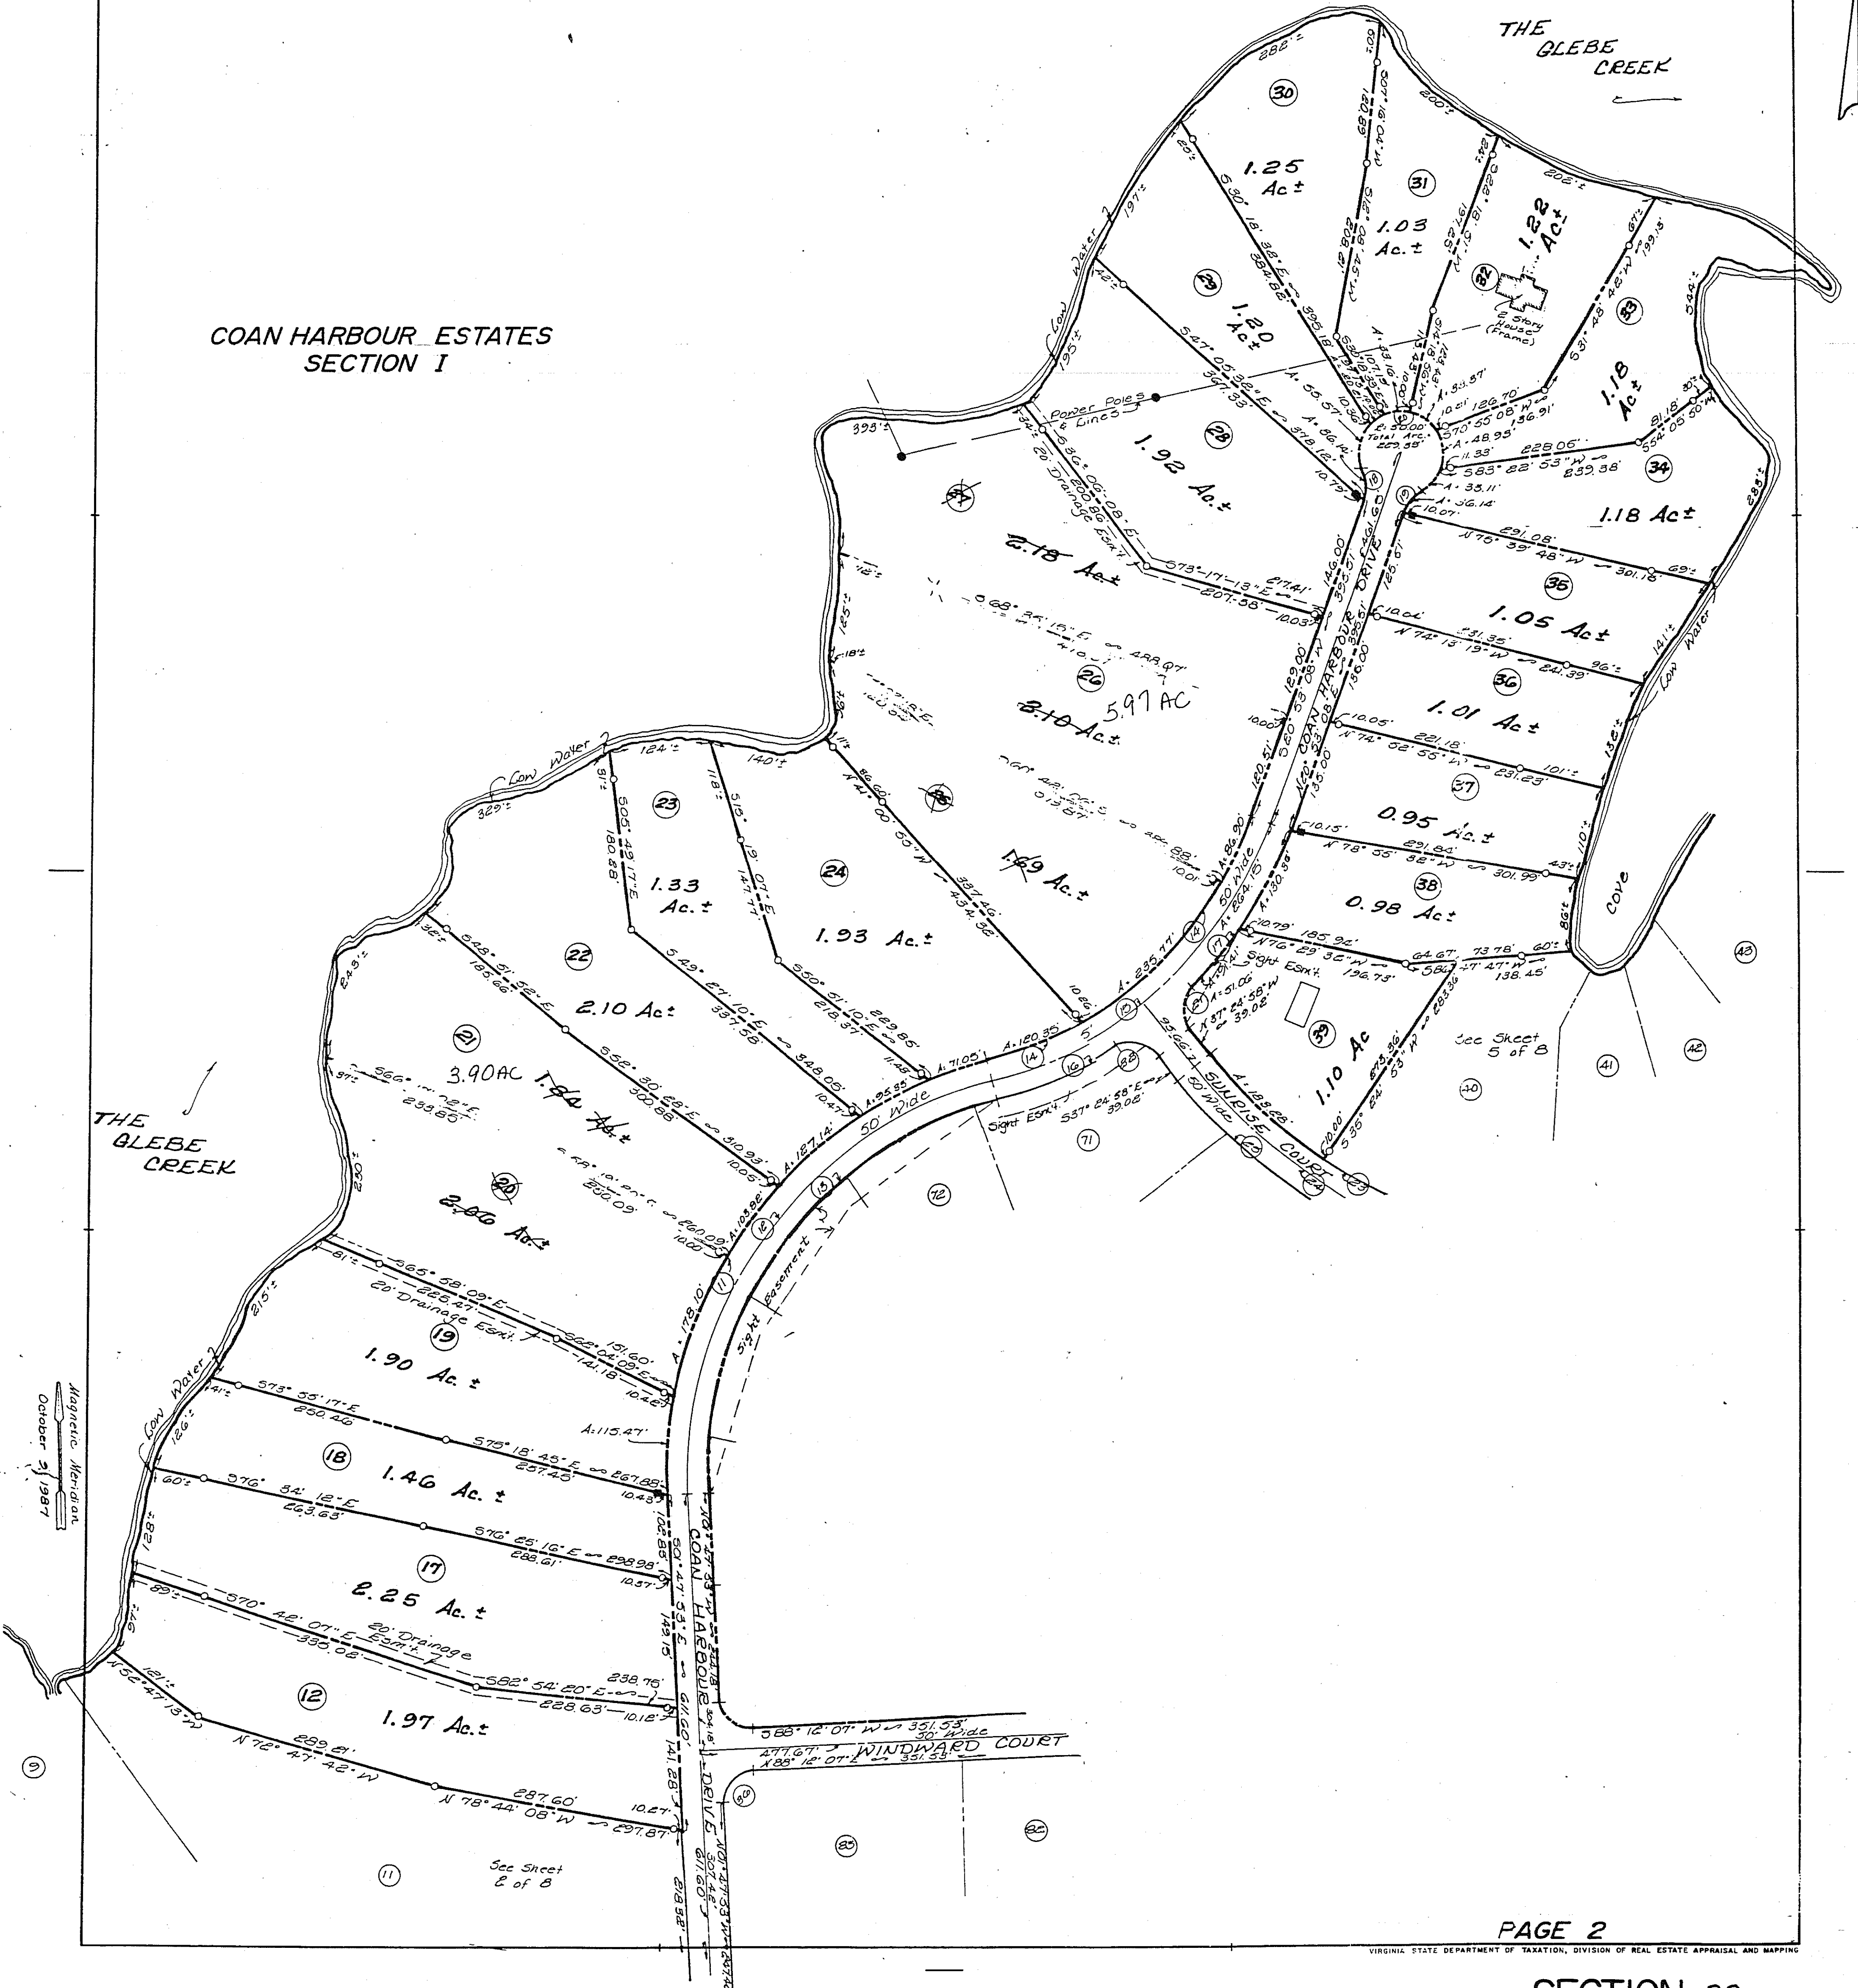

NORTHUMBERLAND COUNTY

COAN HARBOUR ESTATES SECTION I

Magnetic Meridian  
October 3, 1987

DISTRICT

SECTION 9C  
INSERT