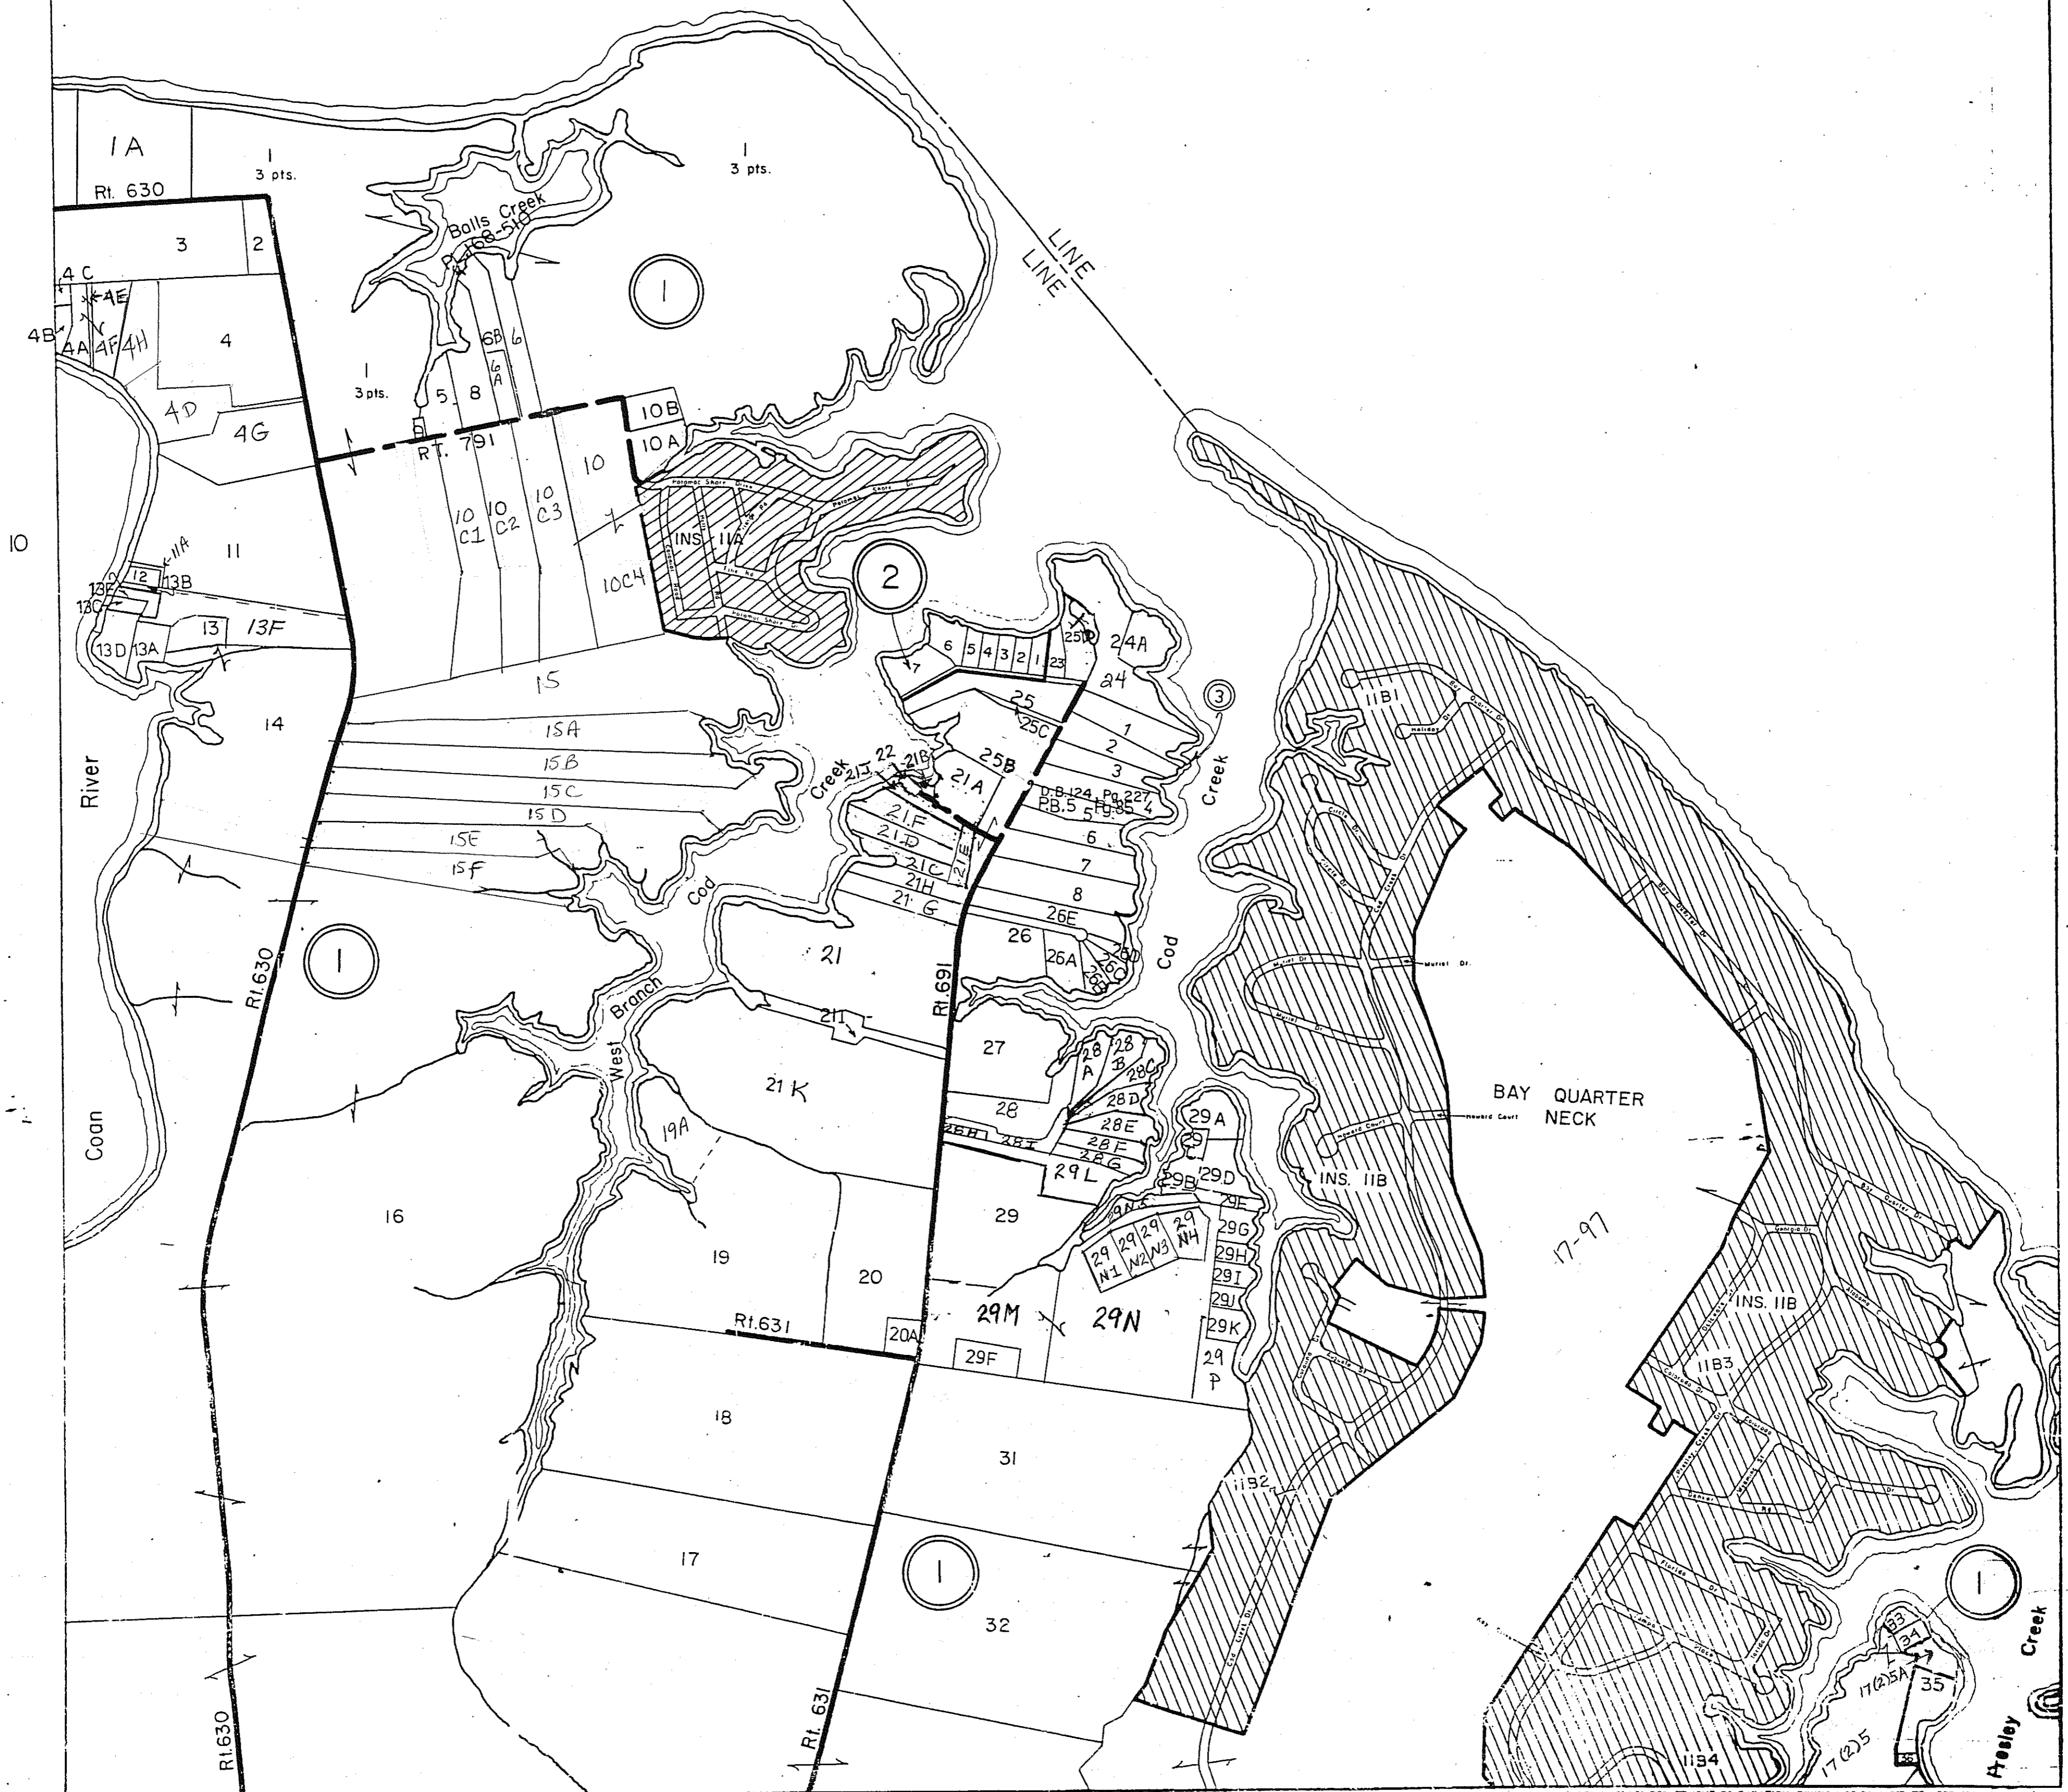

NORTHUMBERLAND COUNTY

5

MARYLAND
VIRGINIA

LOTTSBURG DISTRICT LINE
HEATHSVILLE DISTRICT LINE

The Glebe Lake

STATE
STATE

SCALE IN FEET
0 600 1200 1800 2400

LOTTSBURG DISTRICT
HEATHSVILLE