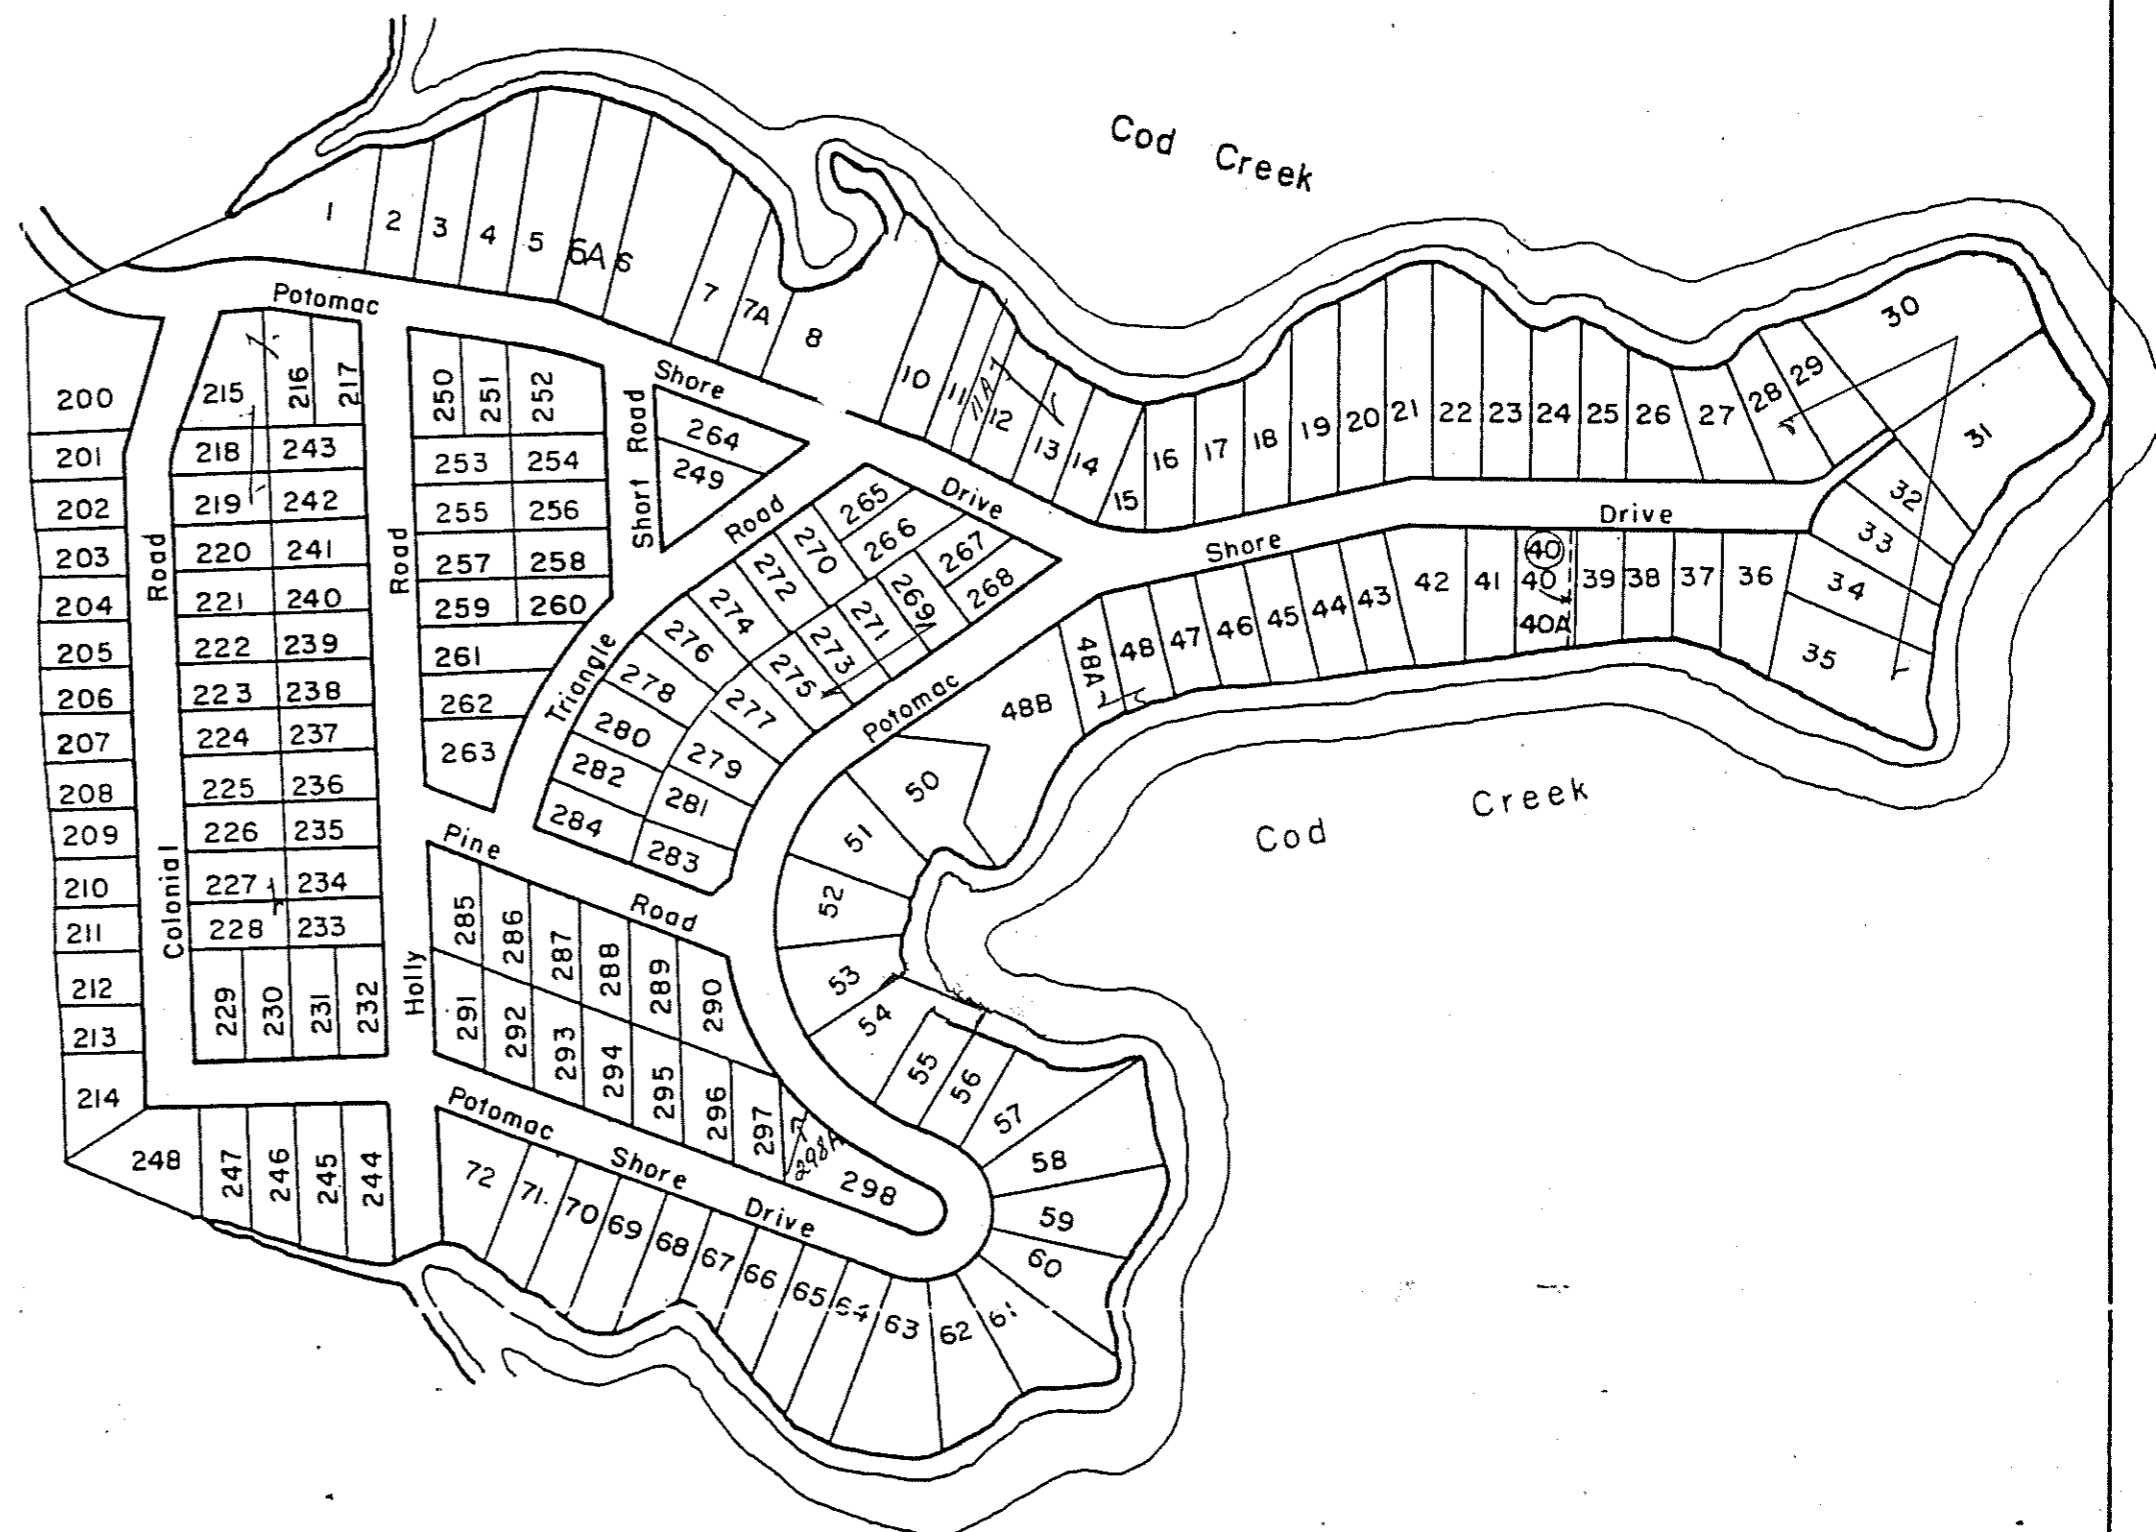

NORTHUMBERLAND COUNTY

① PINE POINT ESTATES - D.B.100, Pg. 80

HEATHSVILLE DISTRICT

SECTION
INSERT IIA

REVISED: