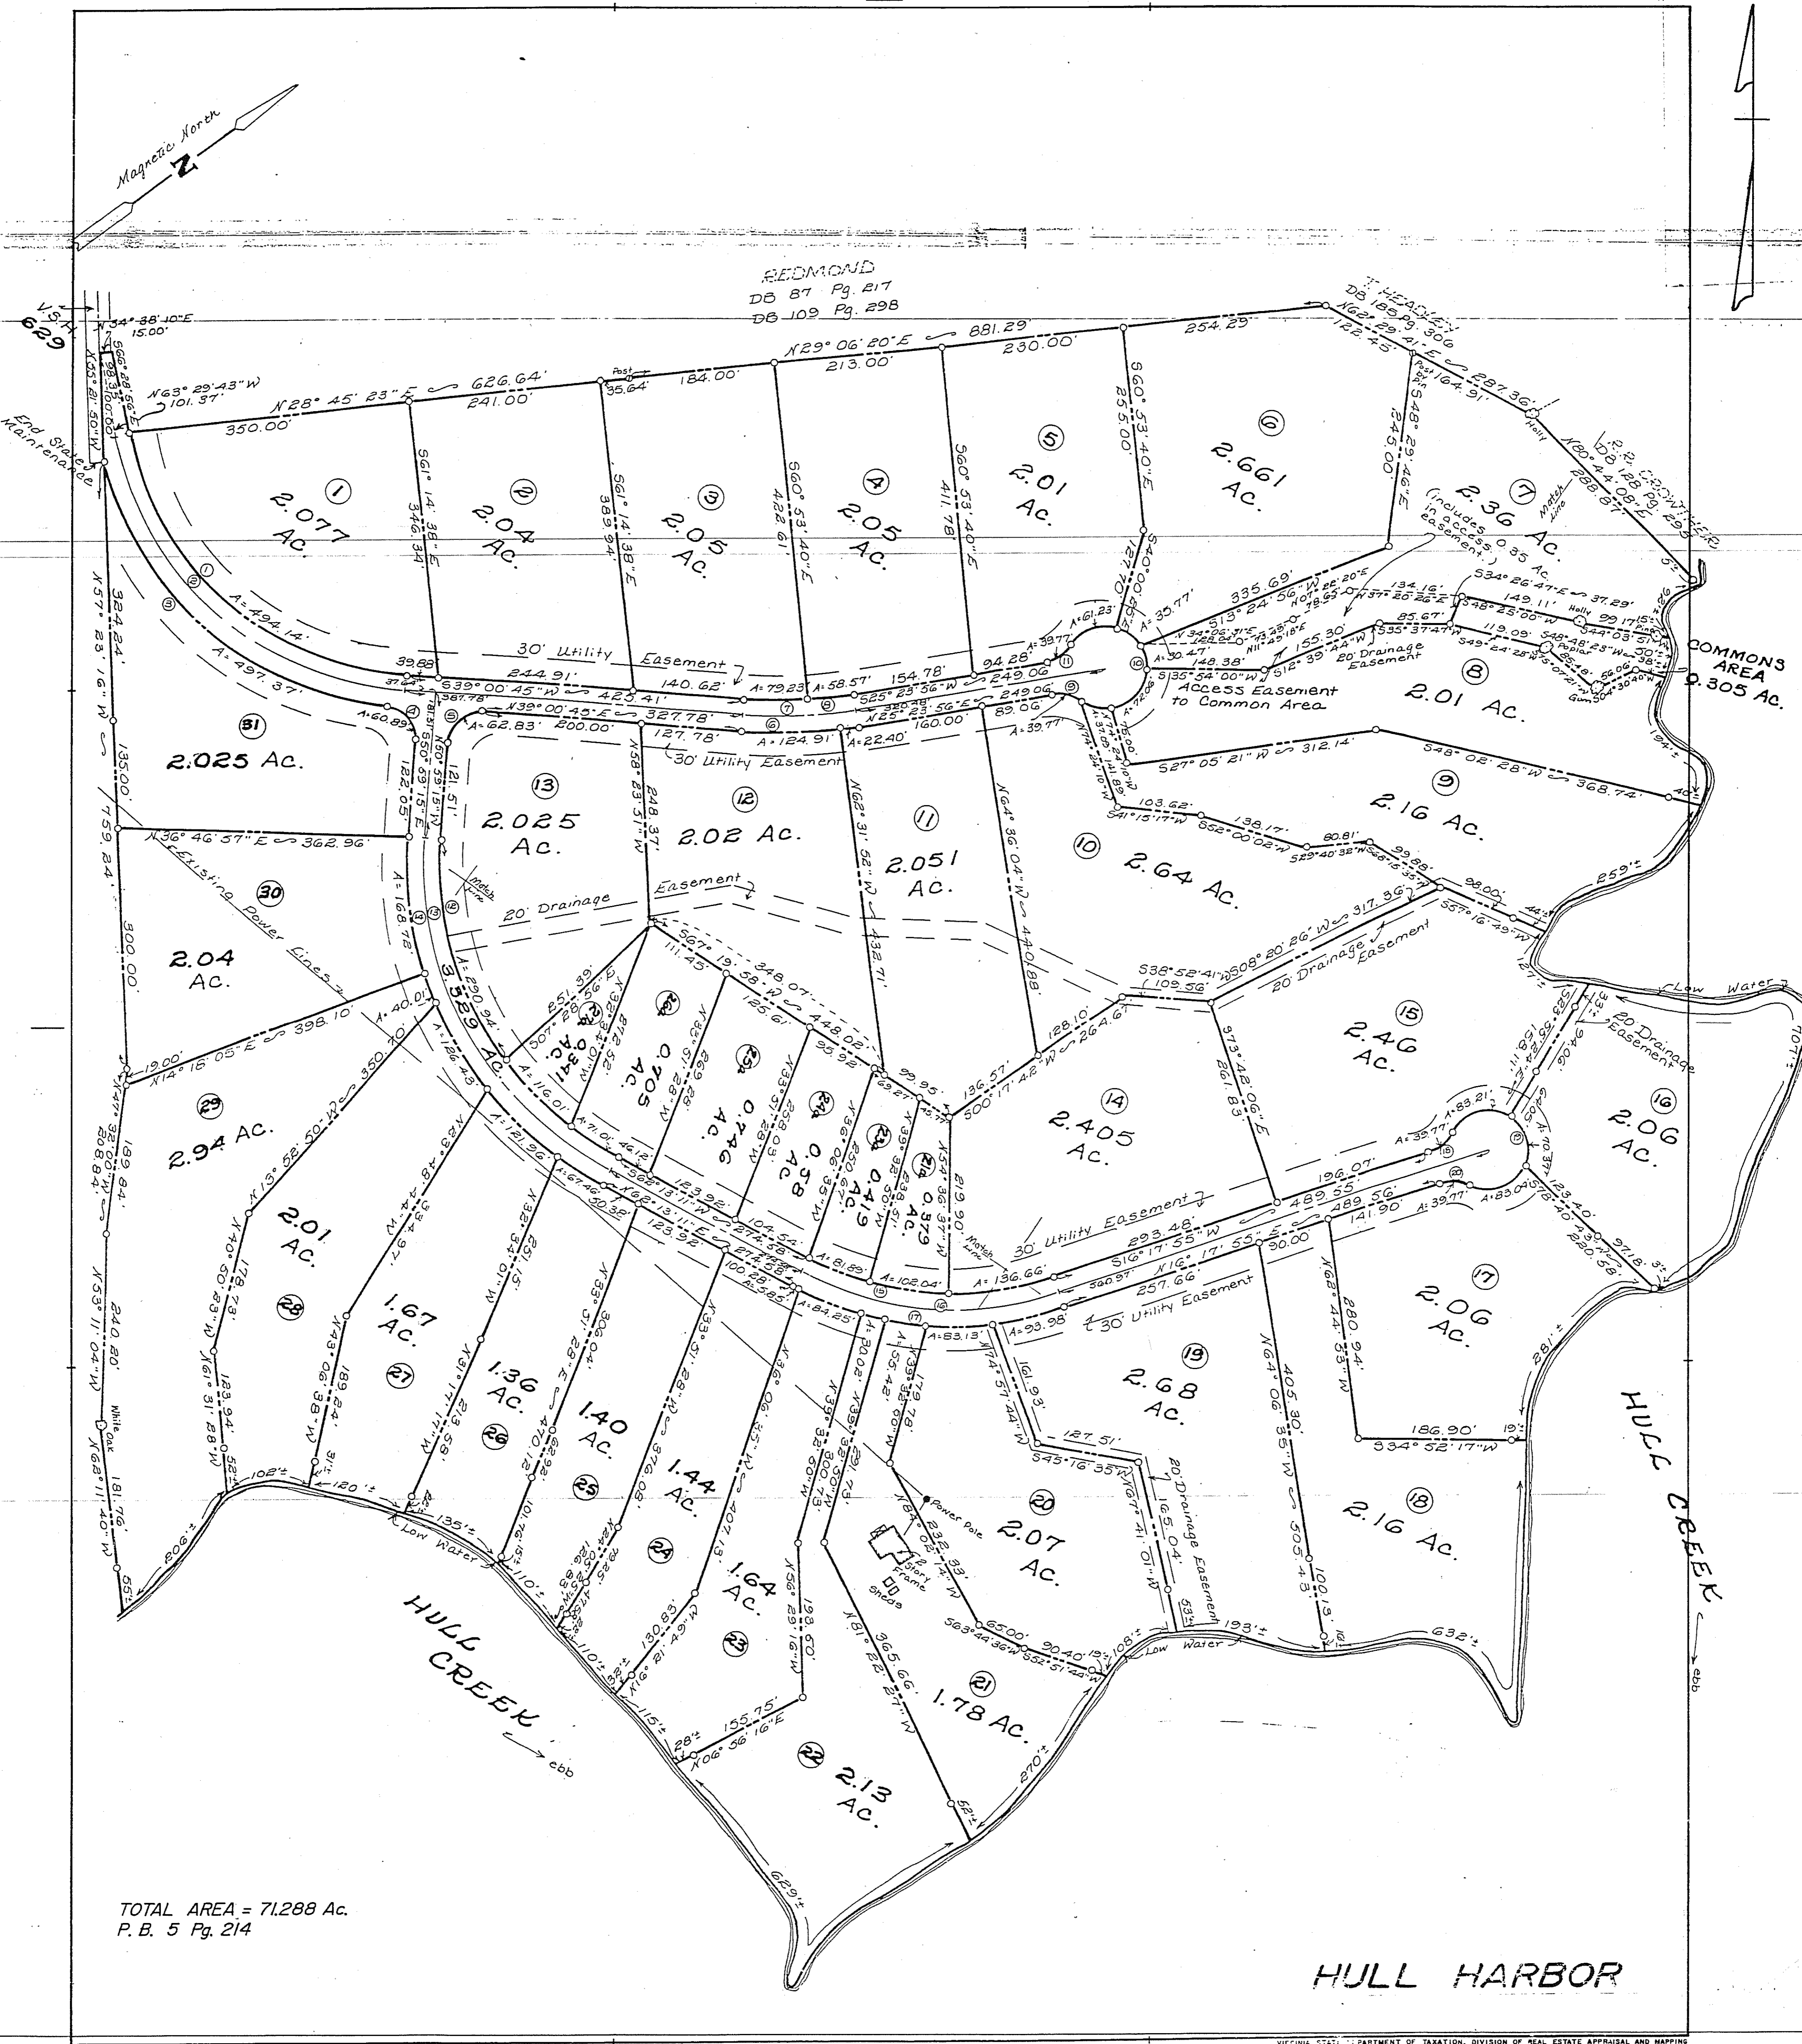

NORTHUMBERLAND COUNTY

TOTAL AREA = 71.288 Ac.  
 P. B. 5 Pg. 214

HULL HARBOR

DISTRICT

SECTION  
 INSERT 18D

VIRGINIA STATE DEPARTMENT OF TAXATION, DIVISION OF REAL ESTATE APPRAISAL AND MAPPING