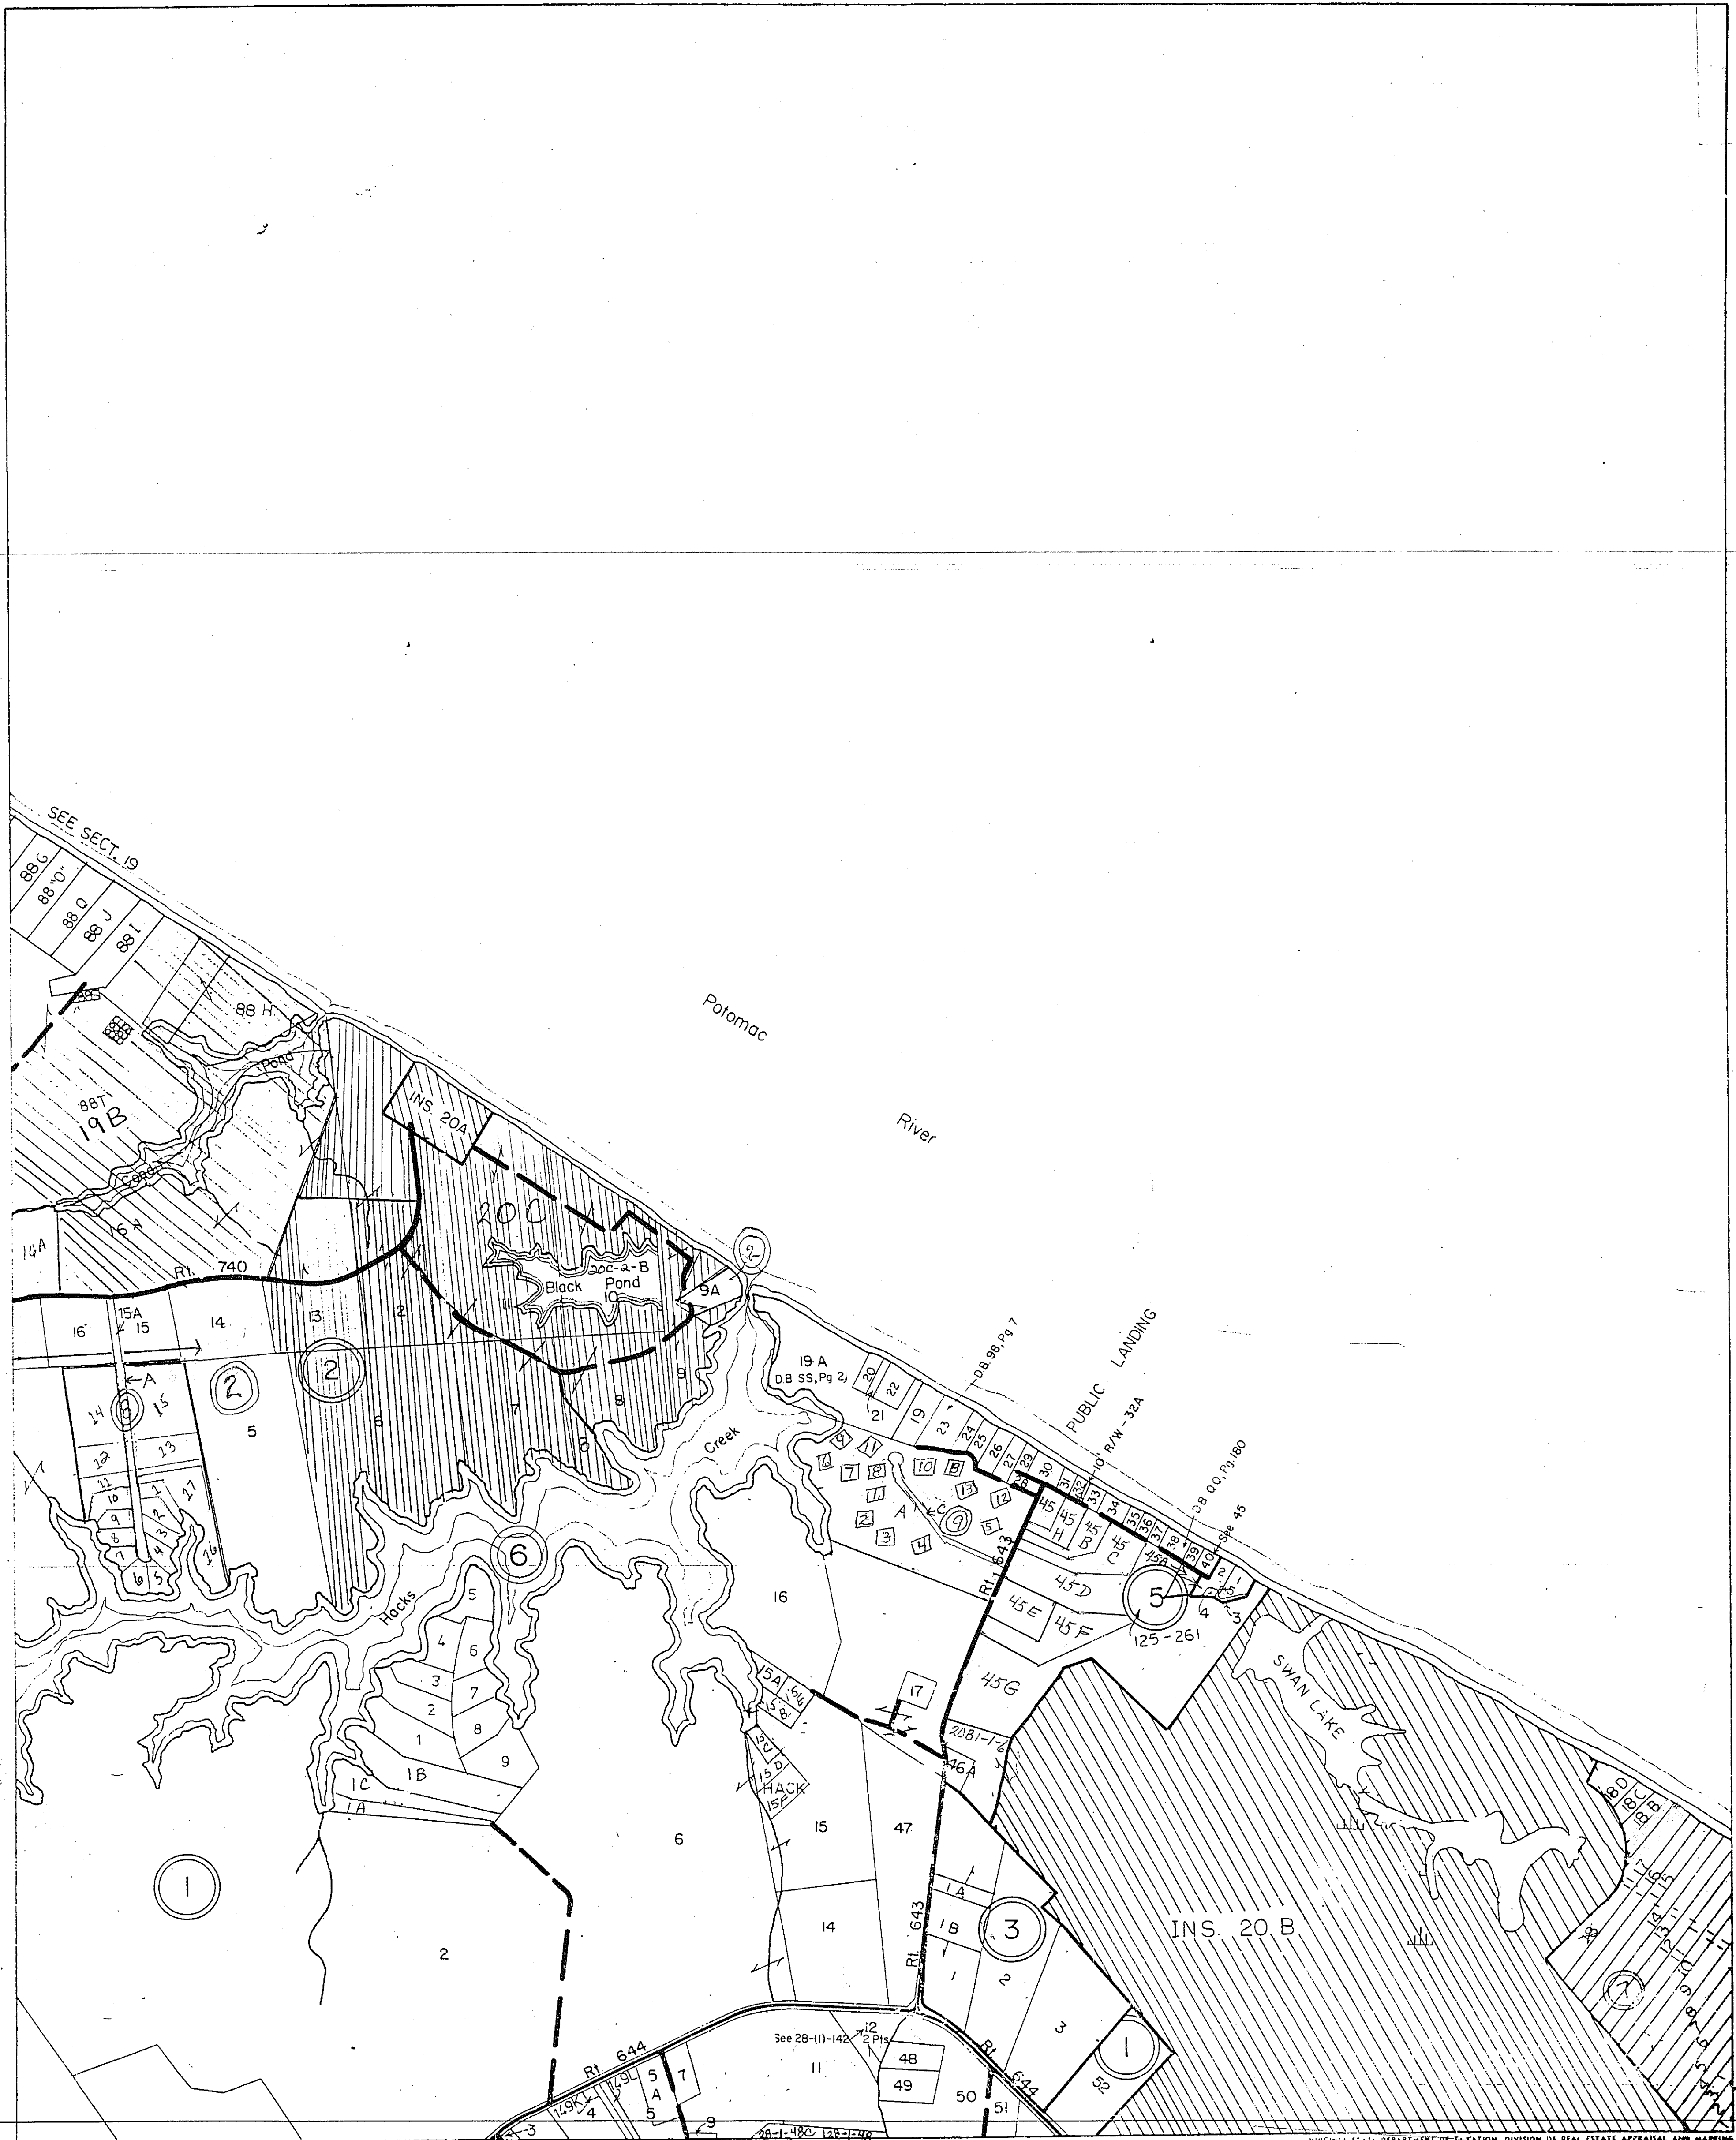

# NORTHUMBERLAND COUNTY

NONE

21

FOR PLAT SEE DB 185 PG 72

SCALE IN FEET  
0 500 1000 1500 2000

FAIRFIELD DISTRICT

SECTION 20  
INSERT

ISED: