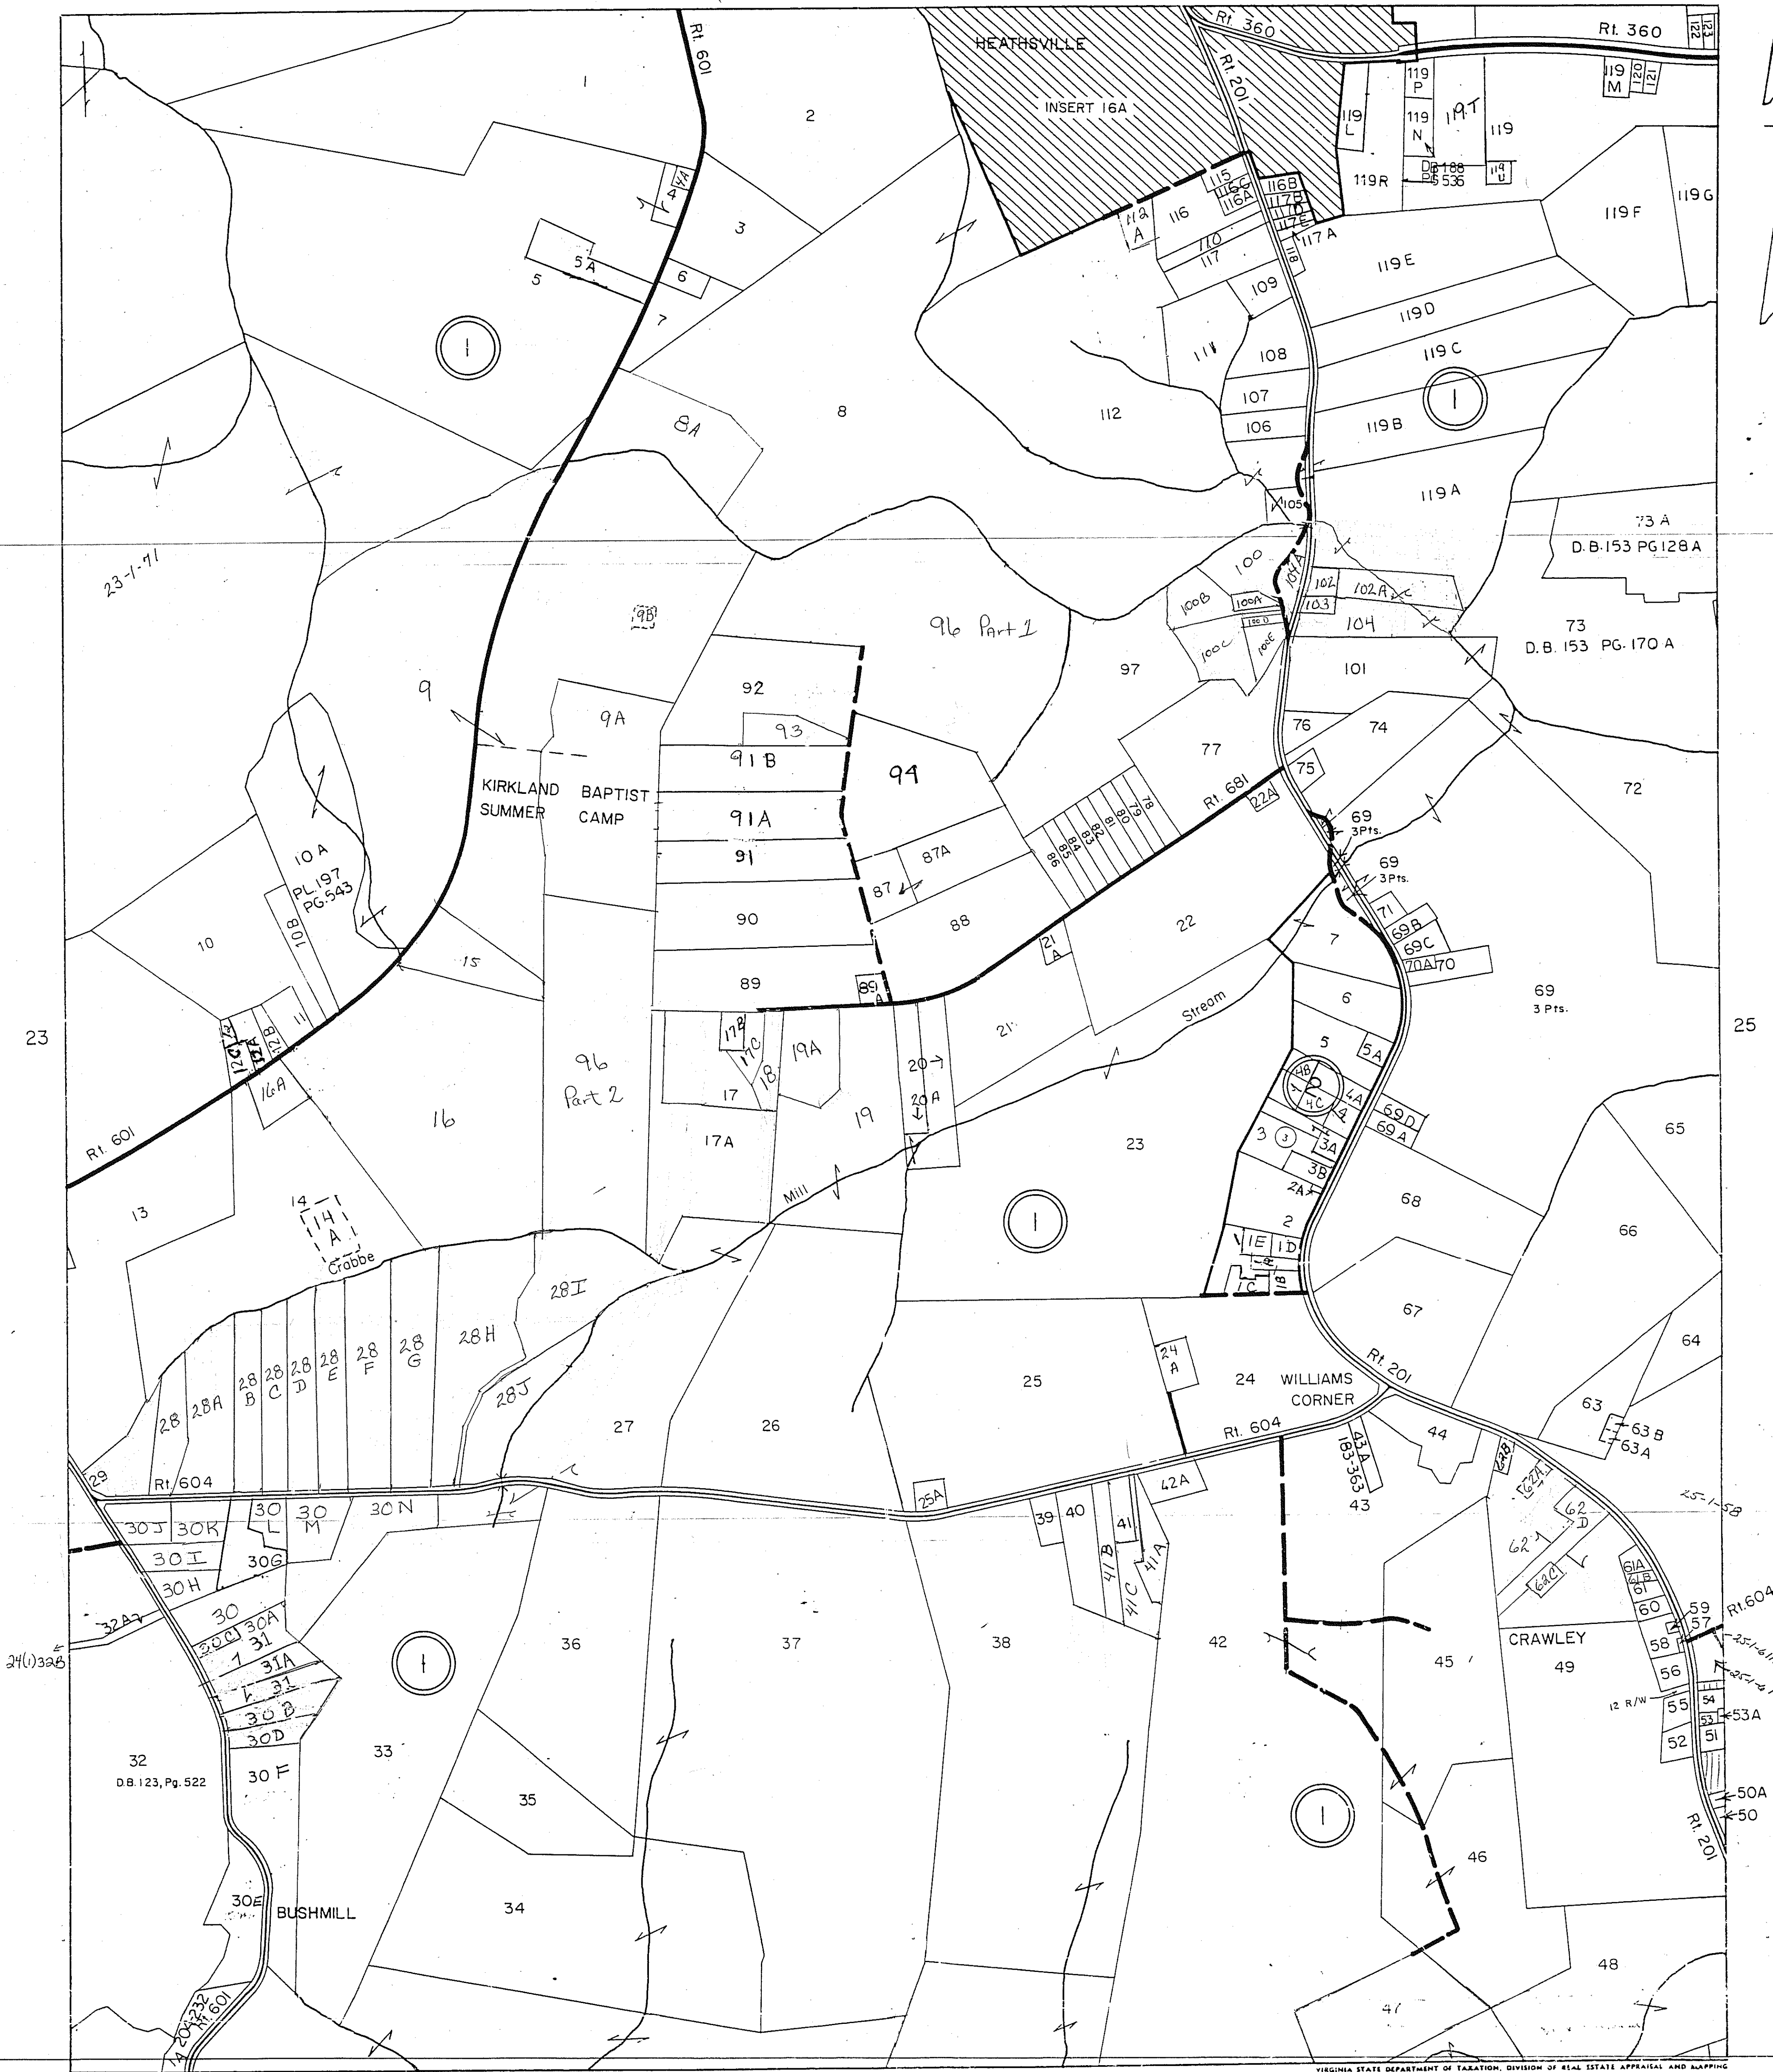

NORTHUMBERLAND COUNTY

16

SECTION 24 INSERT

HEATHSVILLE DISTRICT

SCALE IN FEET
0 600 1200 1800 2400

ISED: