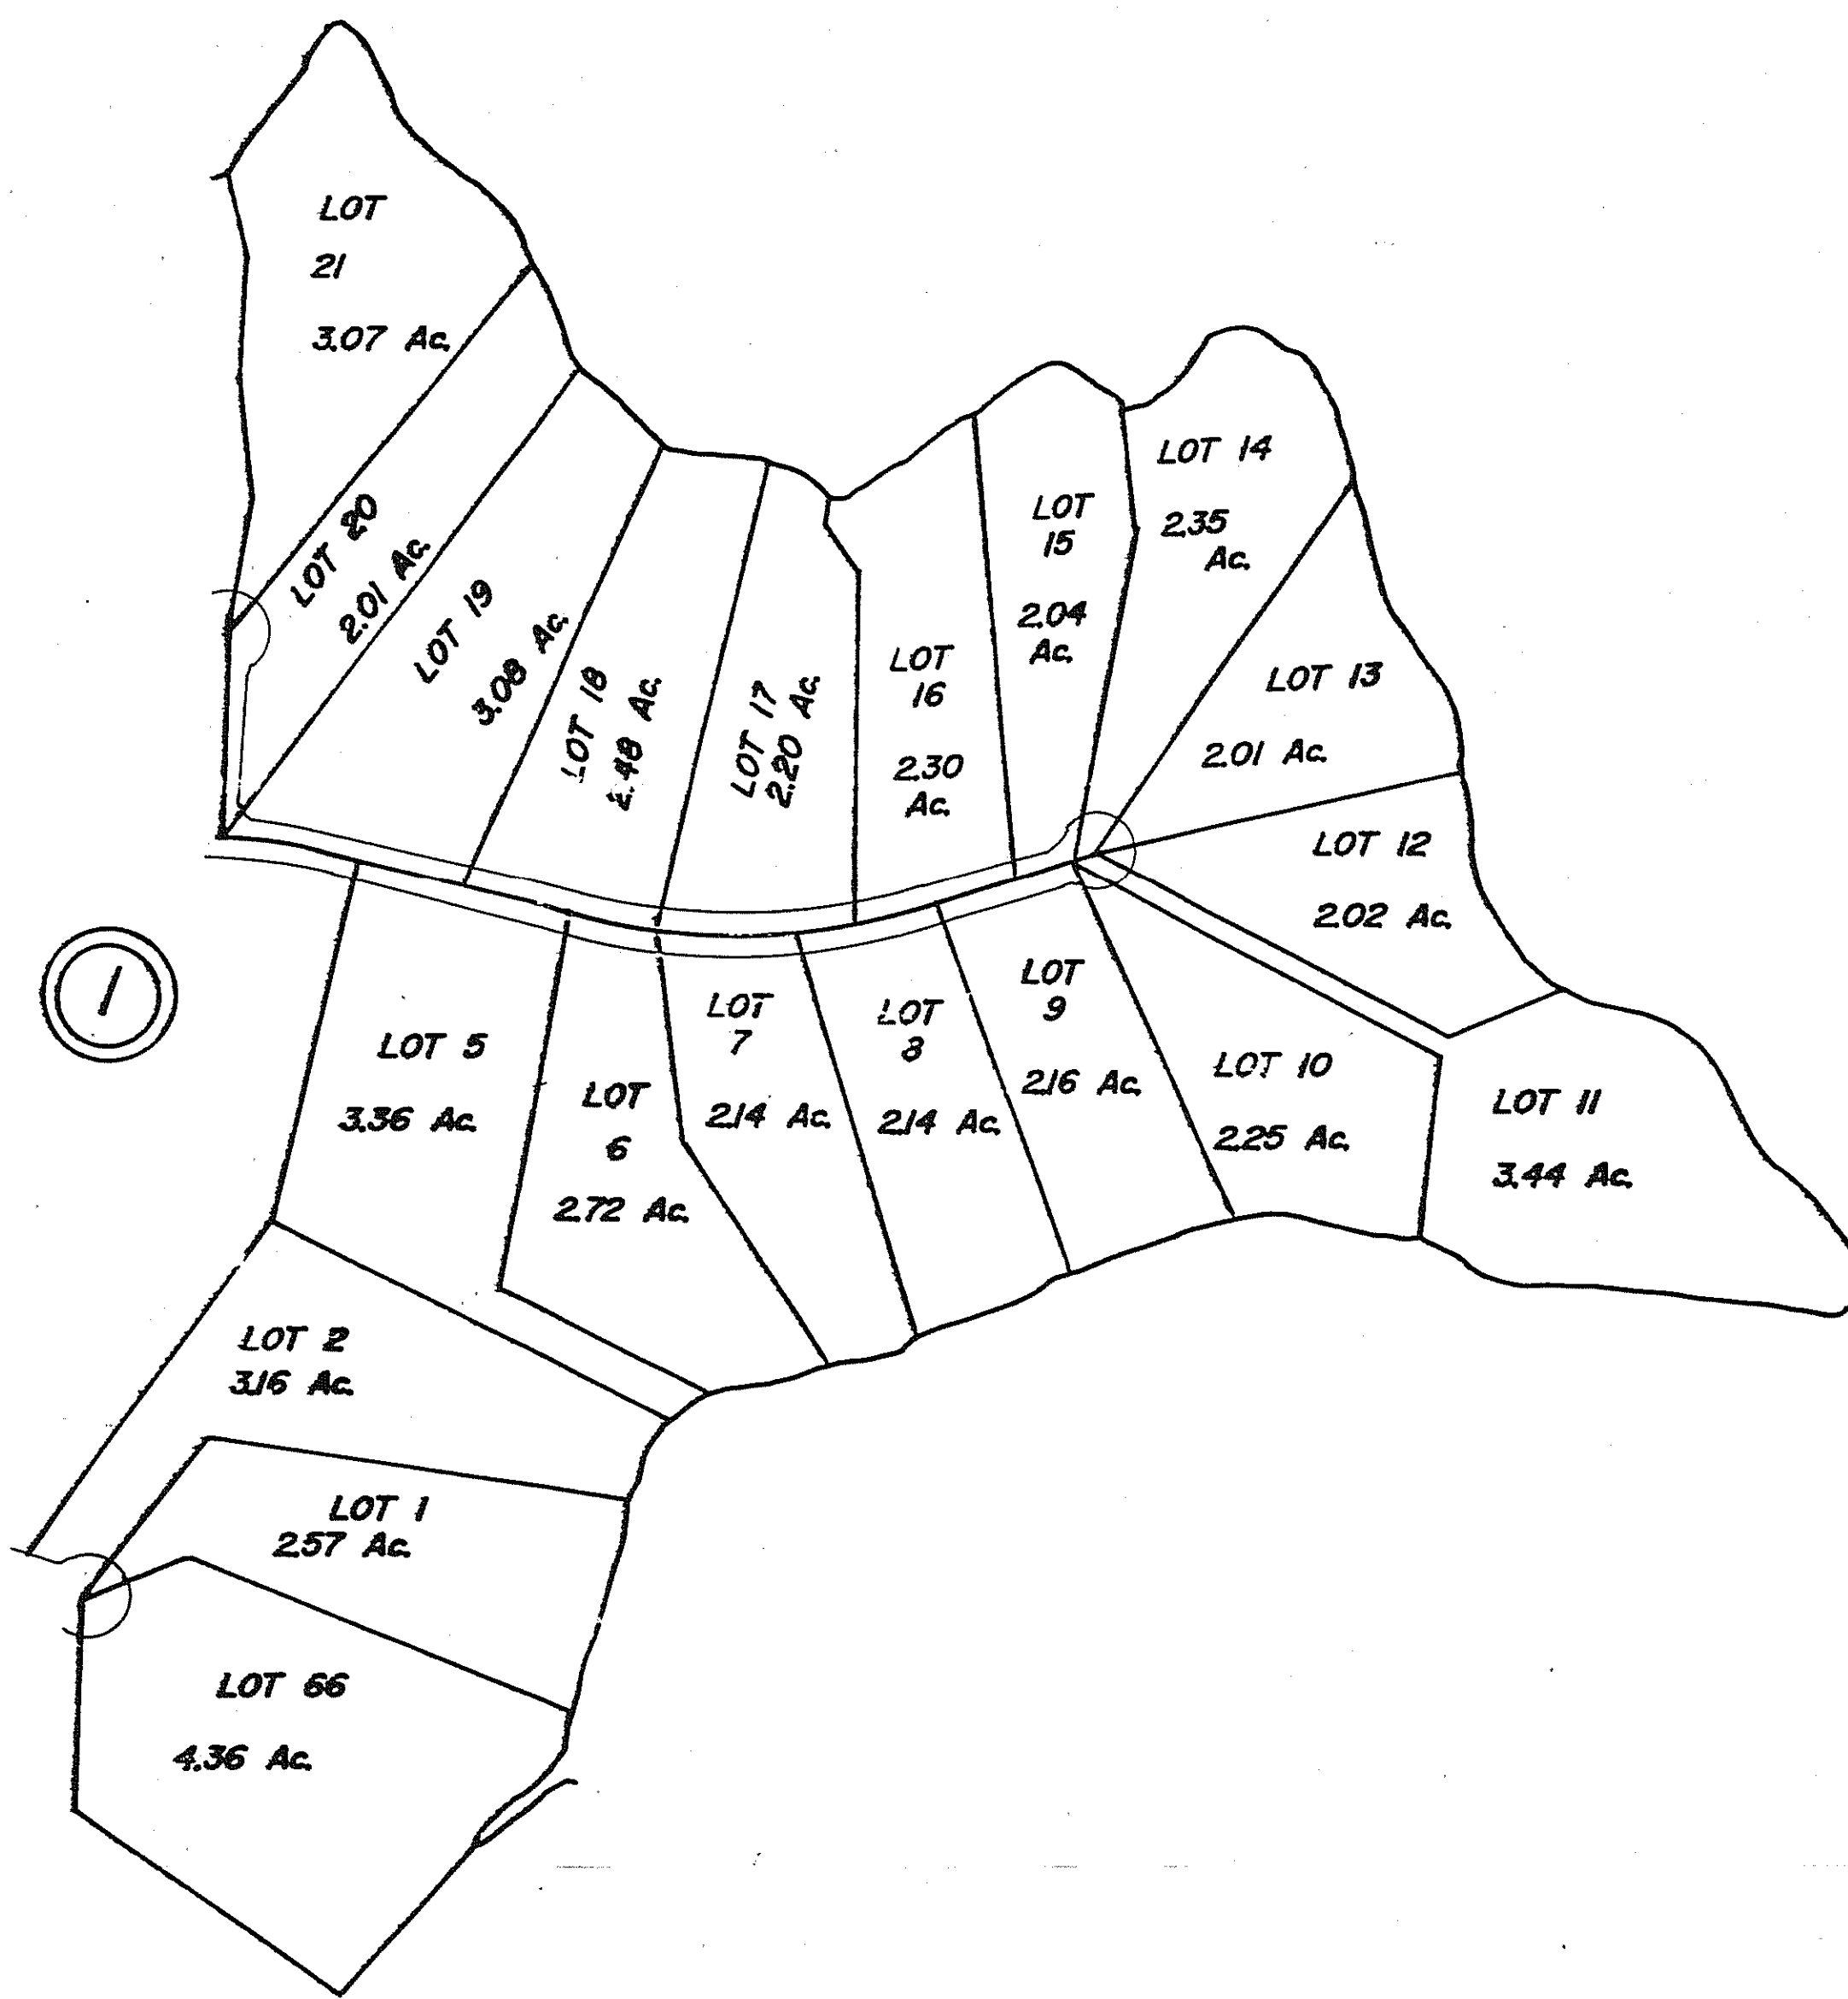

NORTHUMBERLAND COUNTY

OYSTER COVE
PLAT BOOK 5 PG. 98 & 99

SHEET 1 OF 2

HEATHSVILLE

DISTRICT H

SECTION
INSERT 26B