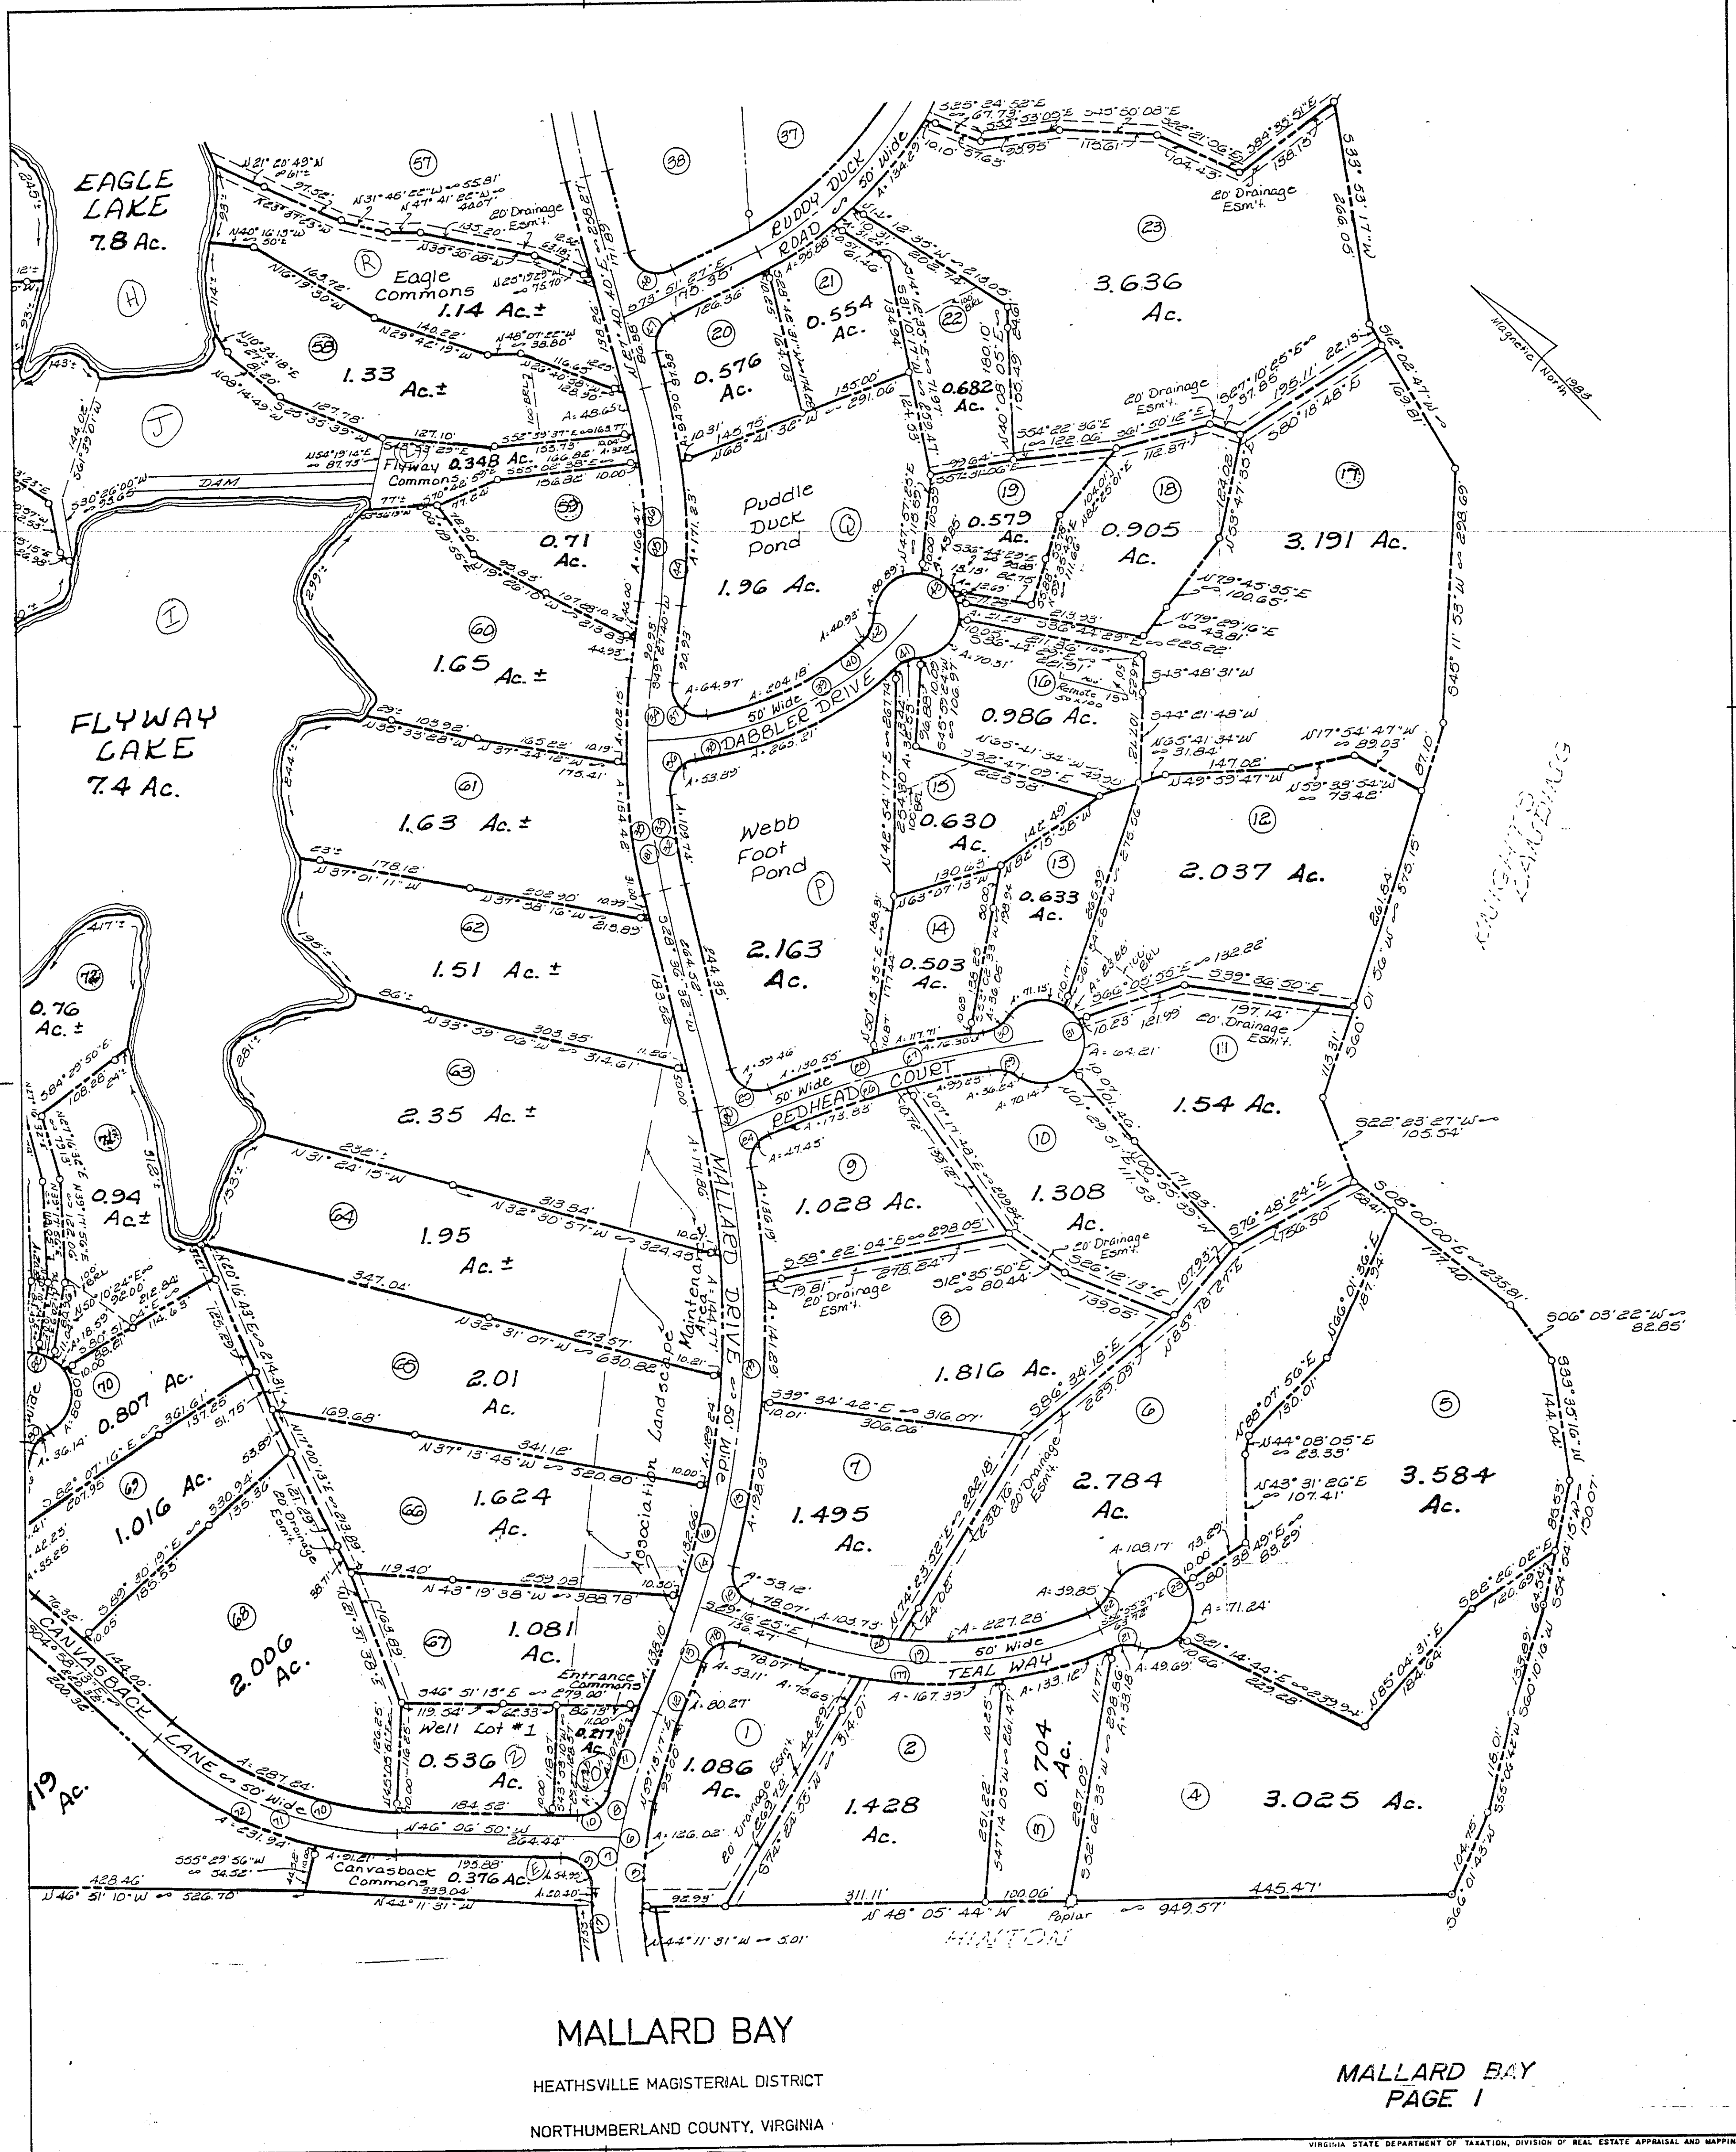

NORTHUMBERLAND COUNTY

MALLARD BAY

HEATHSVILLE MAGISTERIAL DISTRICT
NORTHUMBERLAND COUNTY, VIRGINIA

MALLARD BAY
PAGE 1

DISTRICT

SECTION 34B
INSERT

REVISED: