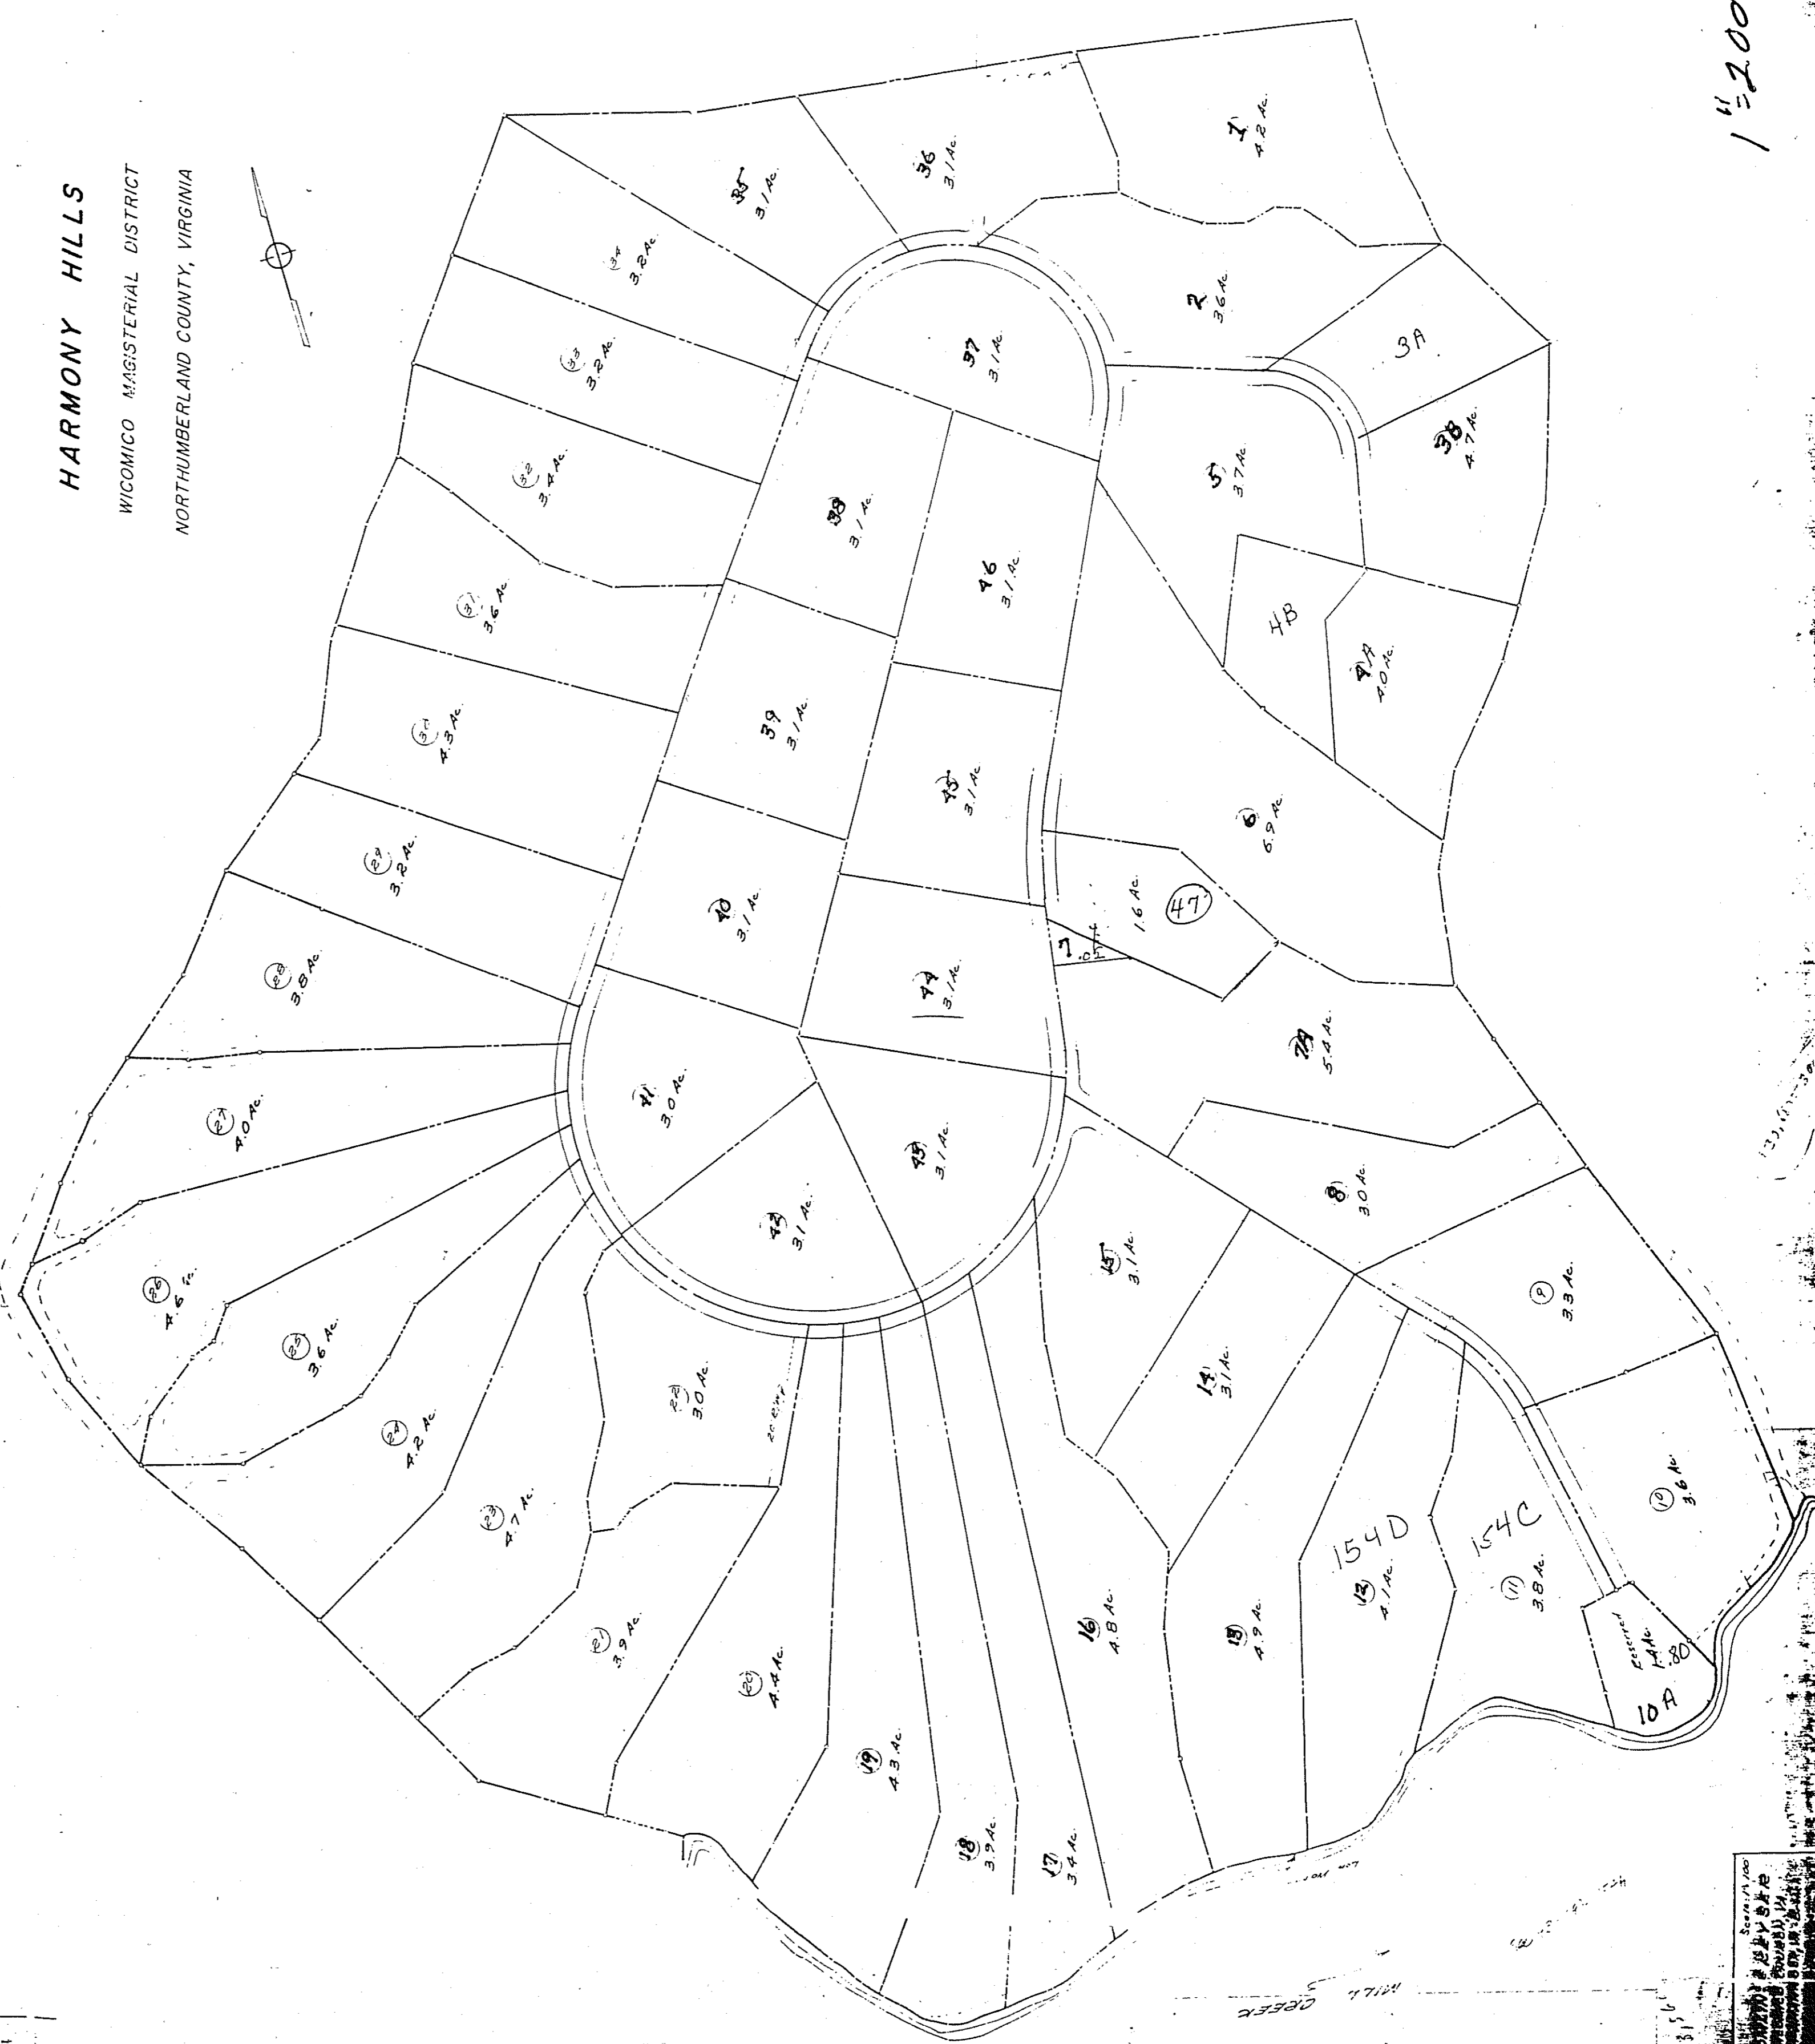

HARMONY HILLS  
WICOMICO MAGISTERIAL DISTRICT  
NORTHUMBERLAND COUNTY, VIRGINIA

1" = 200'

43A

Scale 1" = 200'  
Surveyed by S. B. B. B.  
Northumberland County, Va.  
Surveyed by S. B. B. B.  
Surveyed by S. B. B. B.