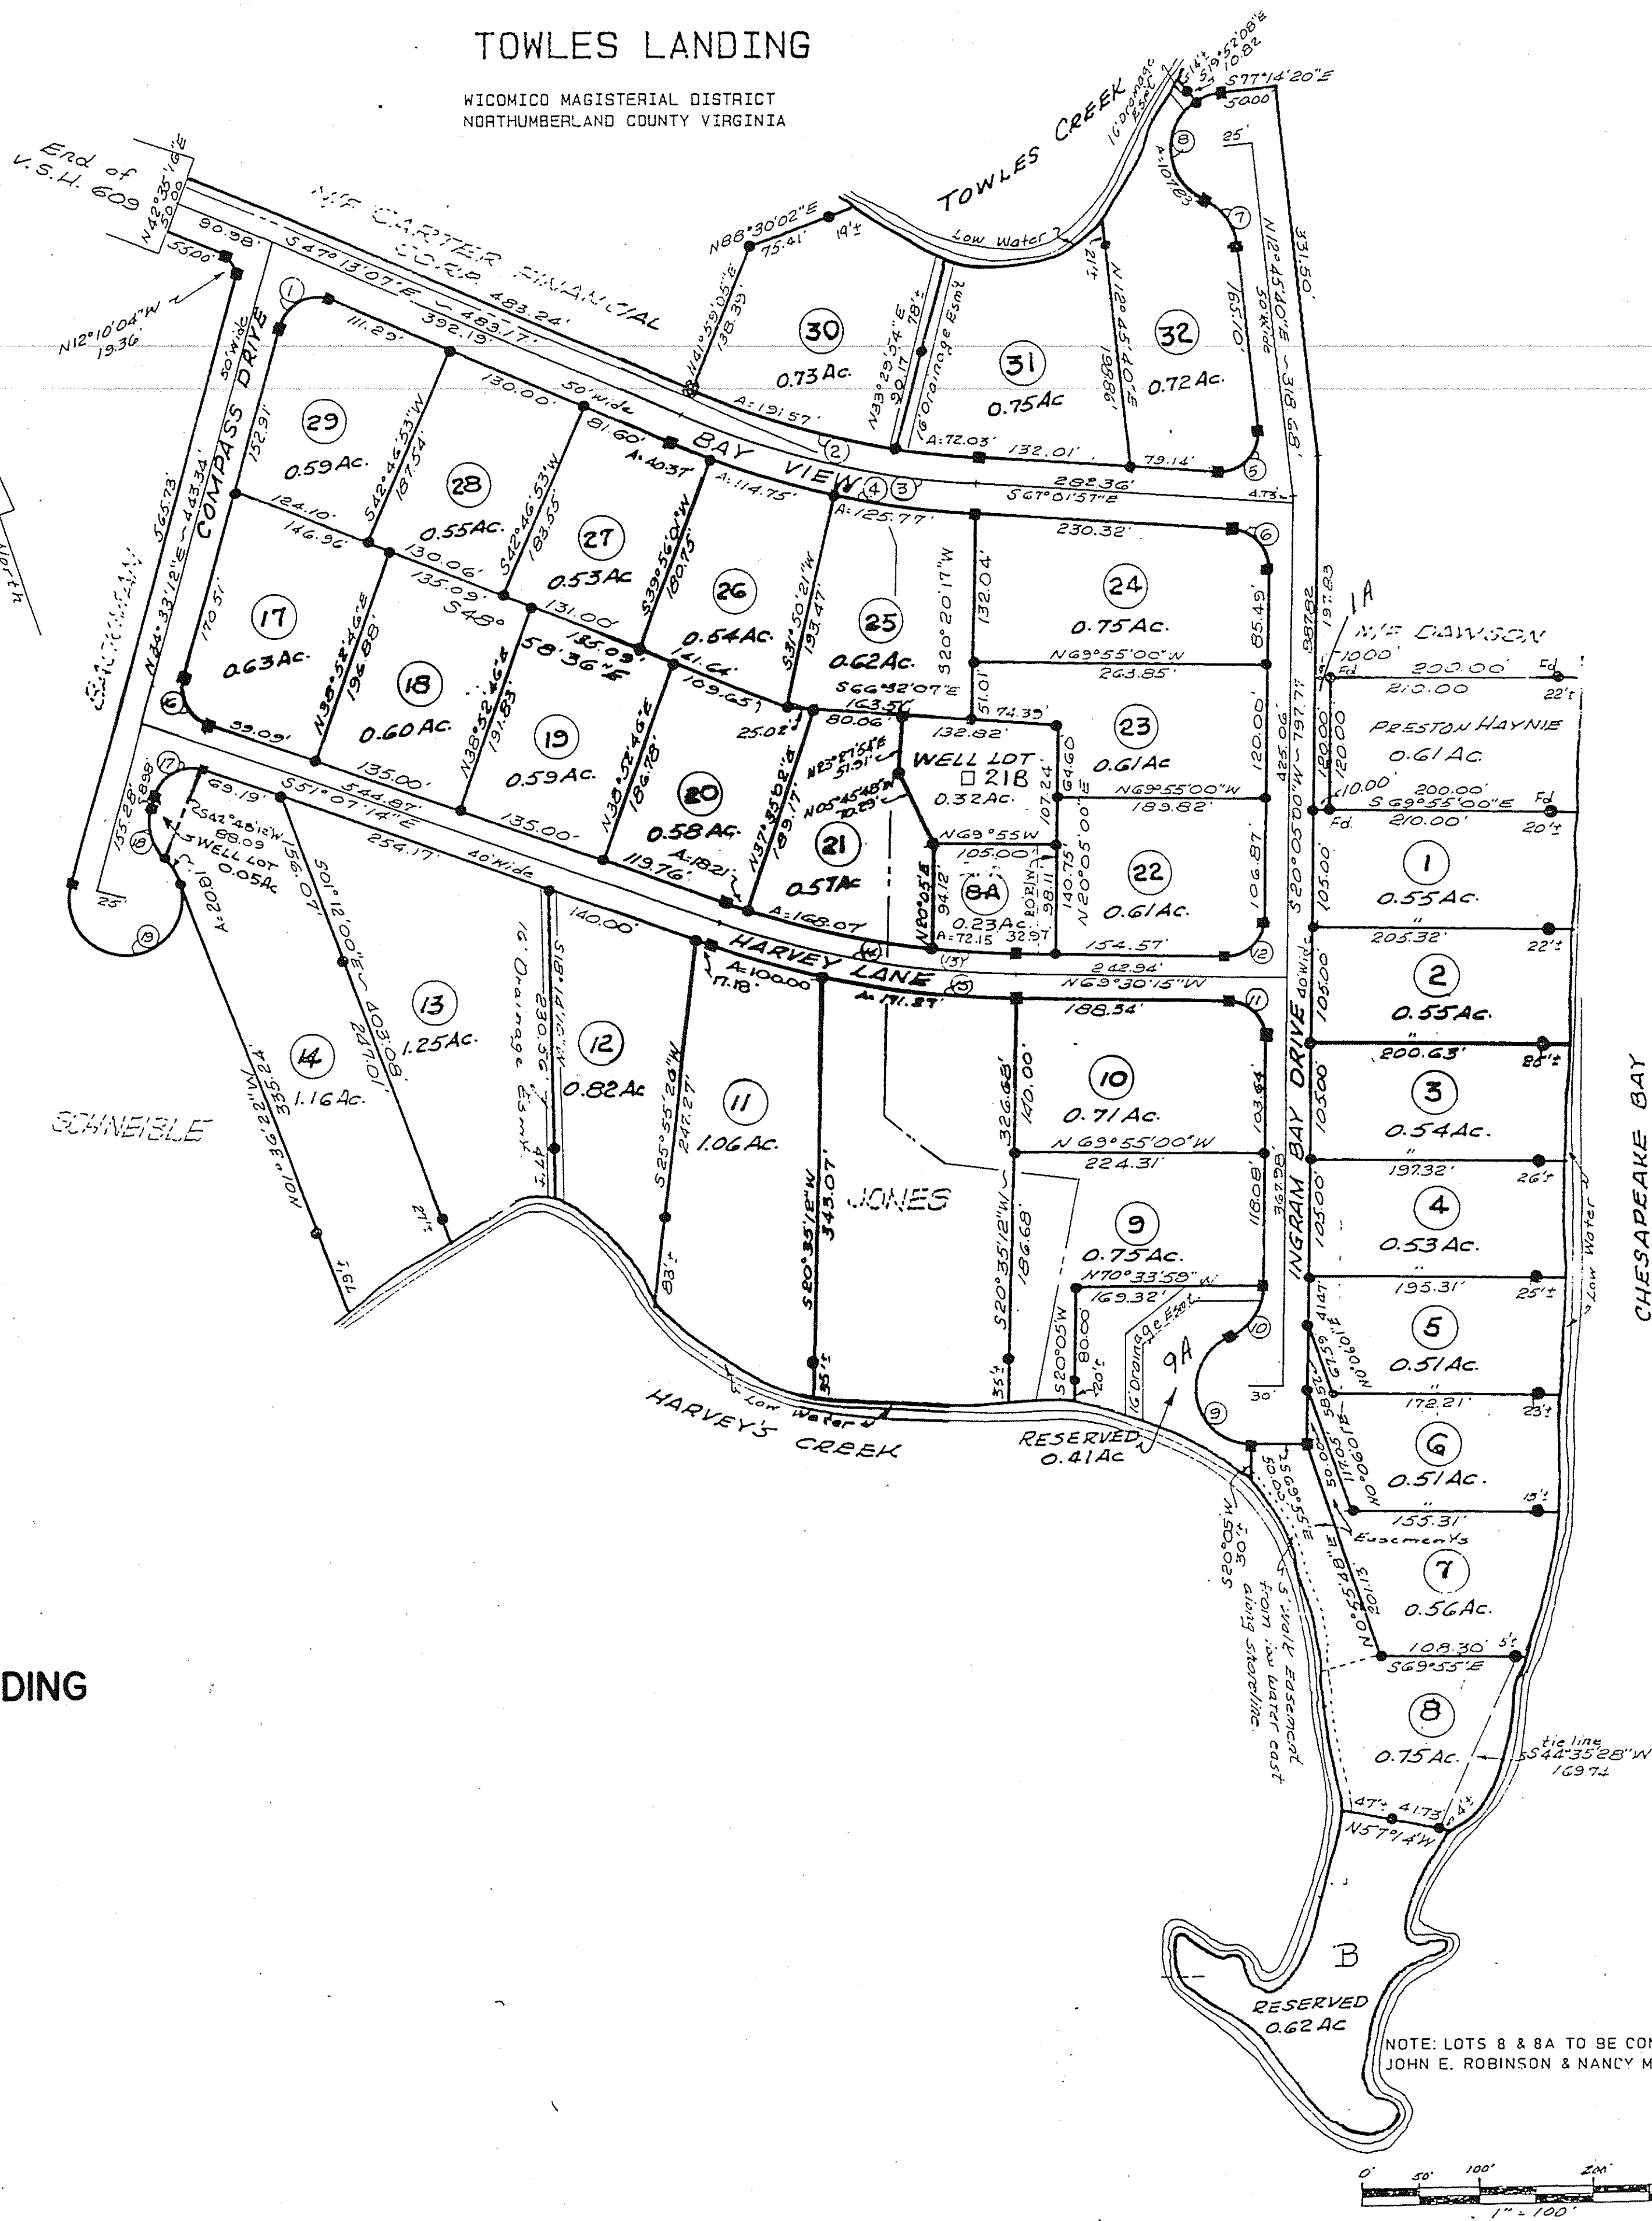

NORTHUMBERLAND COUNTY

TOWLES LANDING

WICOMICO MAGISTERIAL DISTRICT
NORTHUMBERLAND COUNTY VIRGINIA

TOWLES LANDING

DISTRICT

SECTION 44D
INSERT