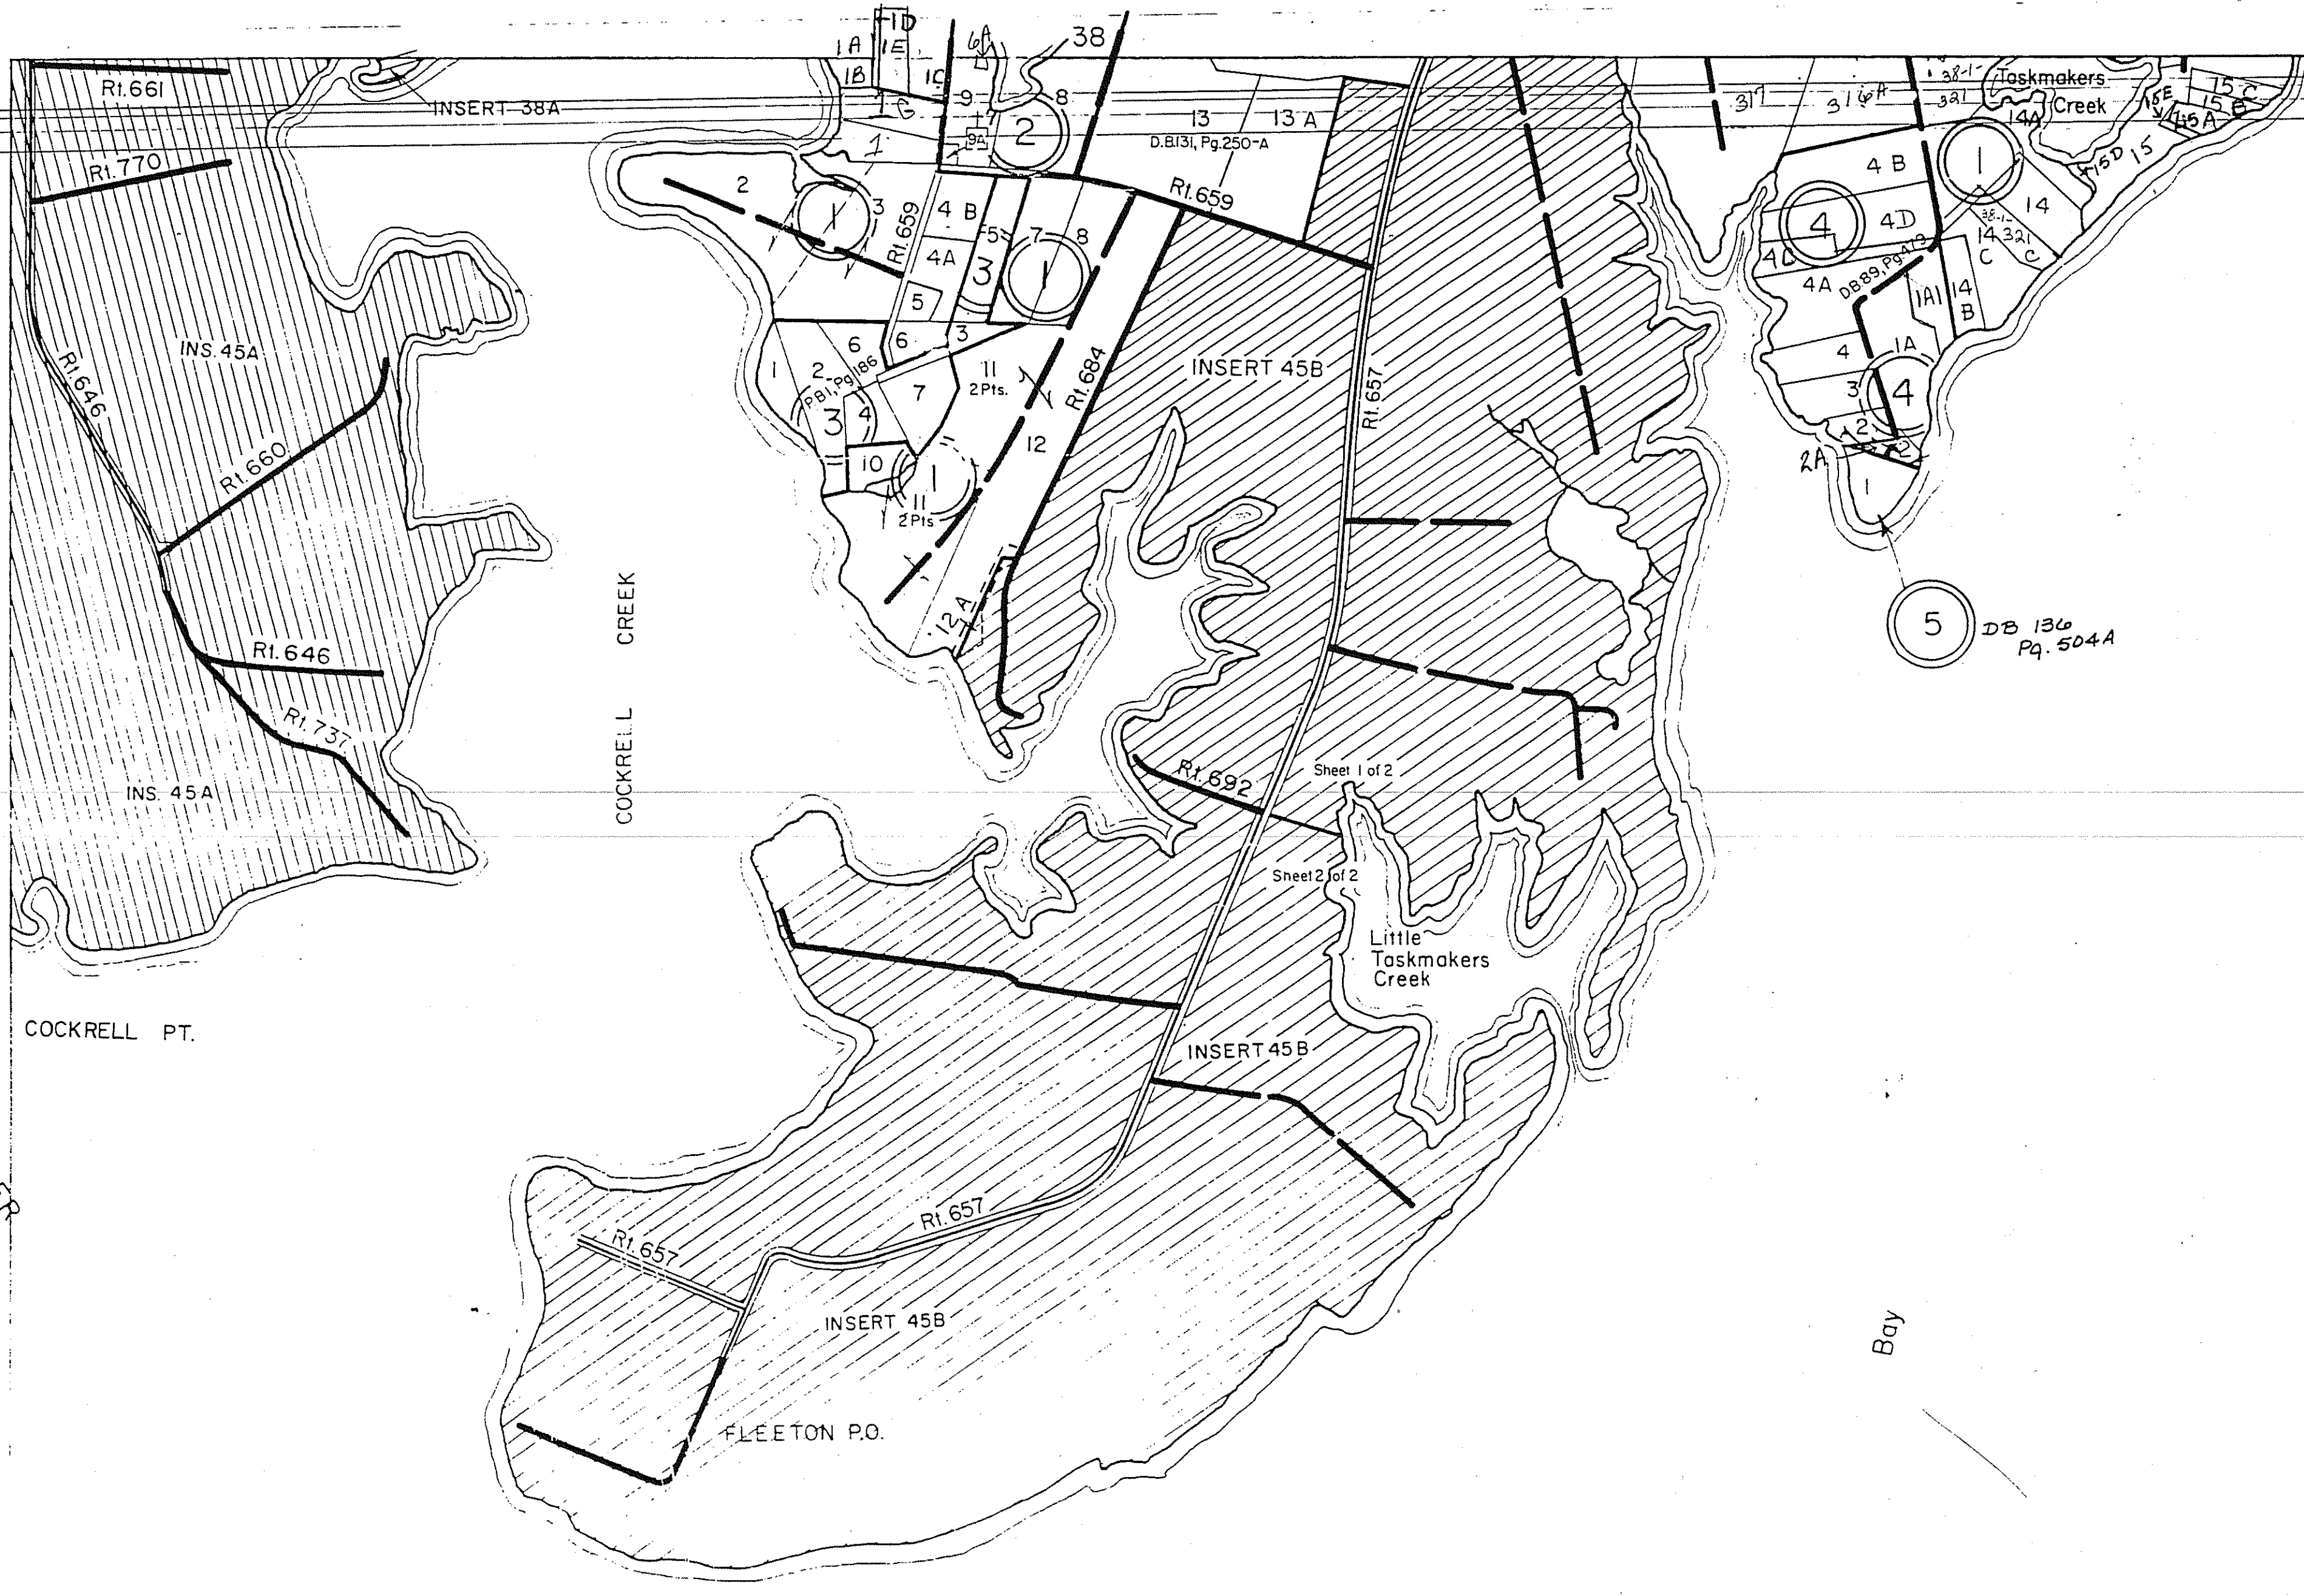

NORTHUMBERLAND COUNTY

CHESAPEAKE BEACH

DEPT WICOMICO RIVER

COCKRELL PT.

INS. 45A

INS. 45A

COCKRELL CREEK

INSERT 45B

INSERT 45B

INSERT 45B

FLEETON P.O.

FLEETON PT.

Sheet 1 of 2

Sheet 2 of 2

Little Taskmakers Creek

Bay