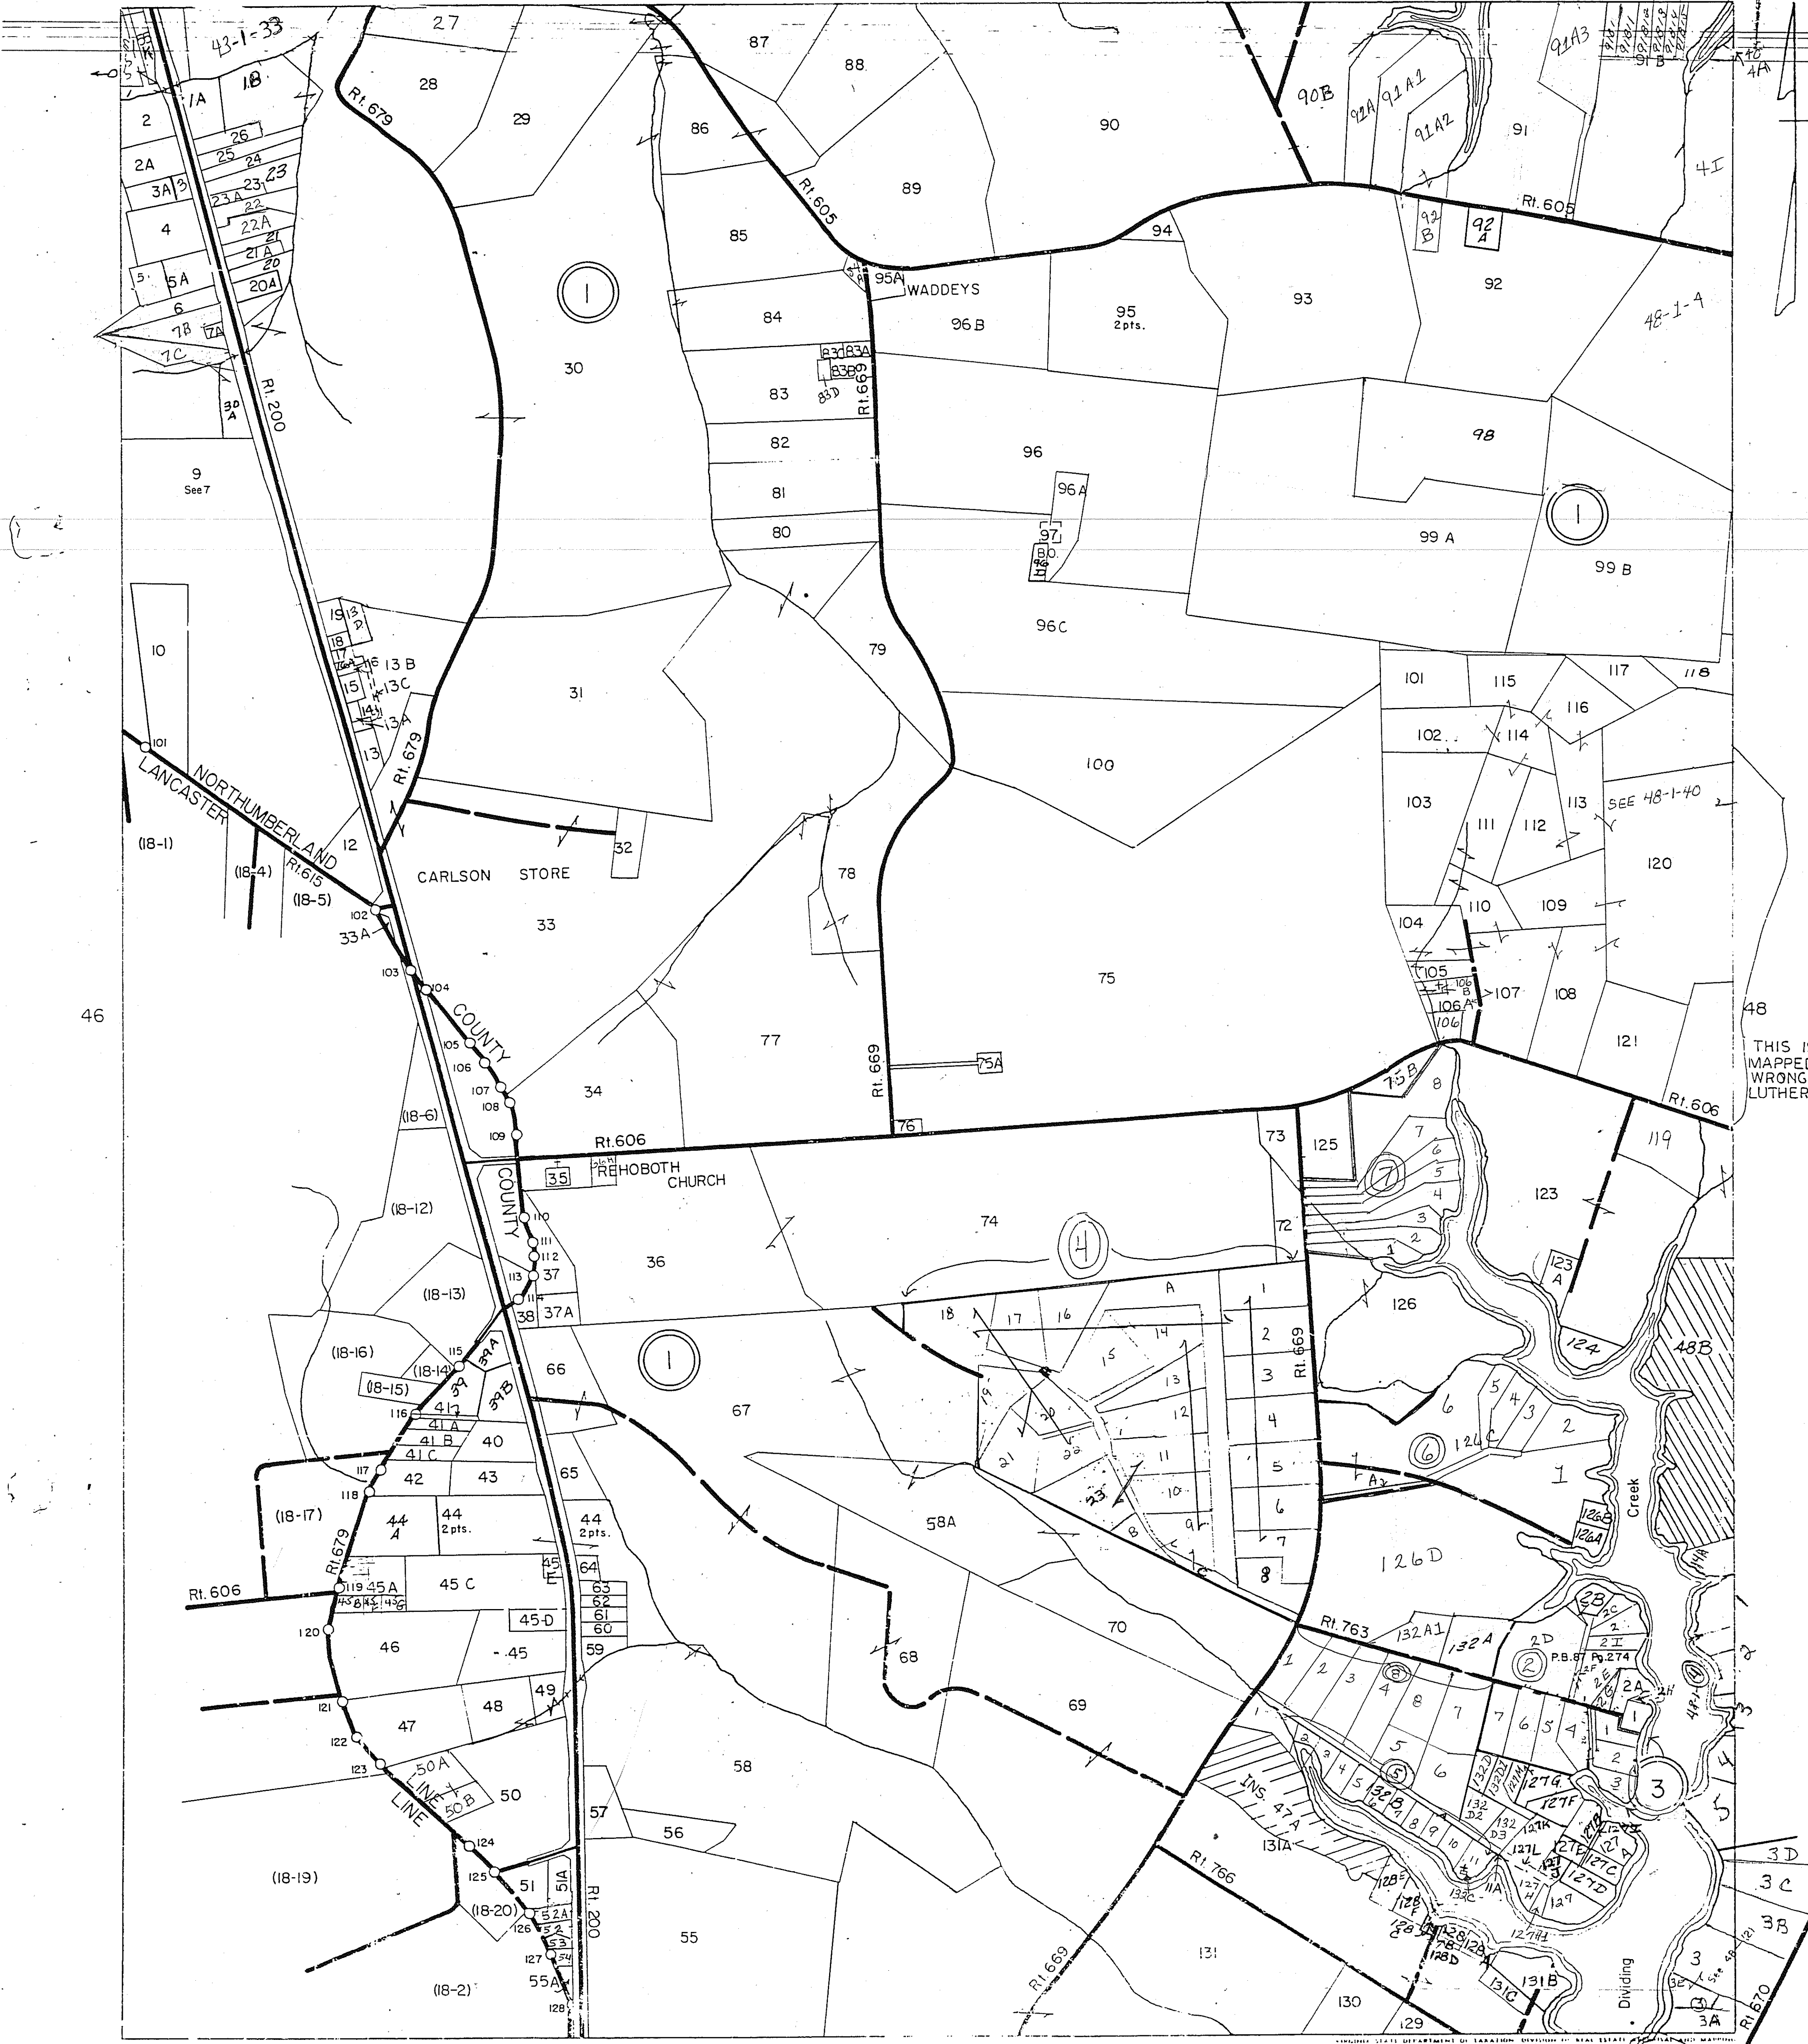

NORTHUMBERLAND COUNTY

43

THIS IS MAPPED WRONG PER LUTHER WELCH

WICOMICO DISTRICT

SECTION 47
INSERT