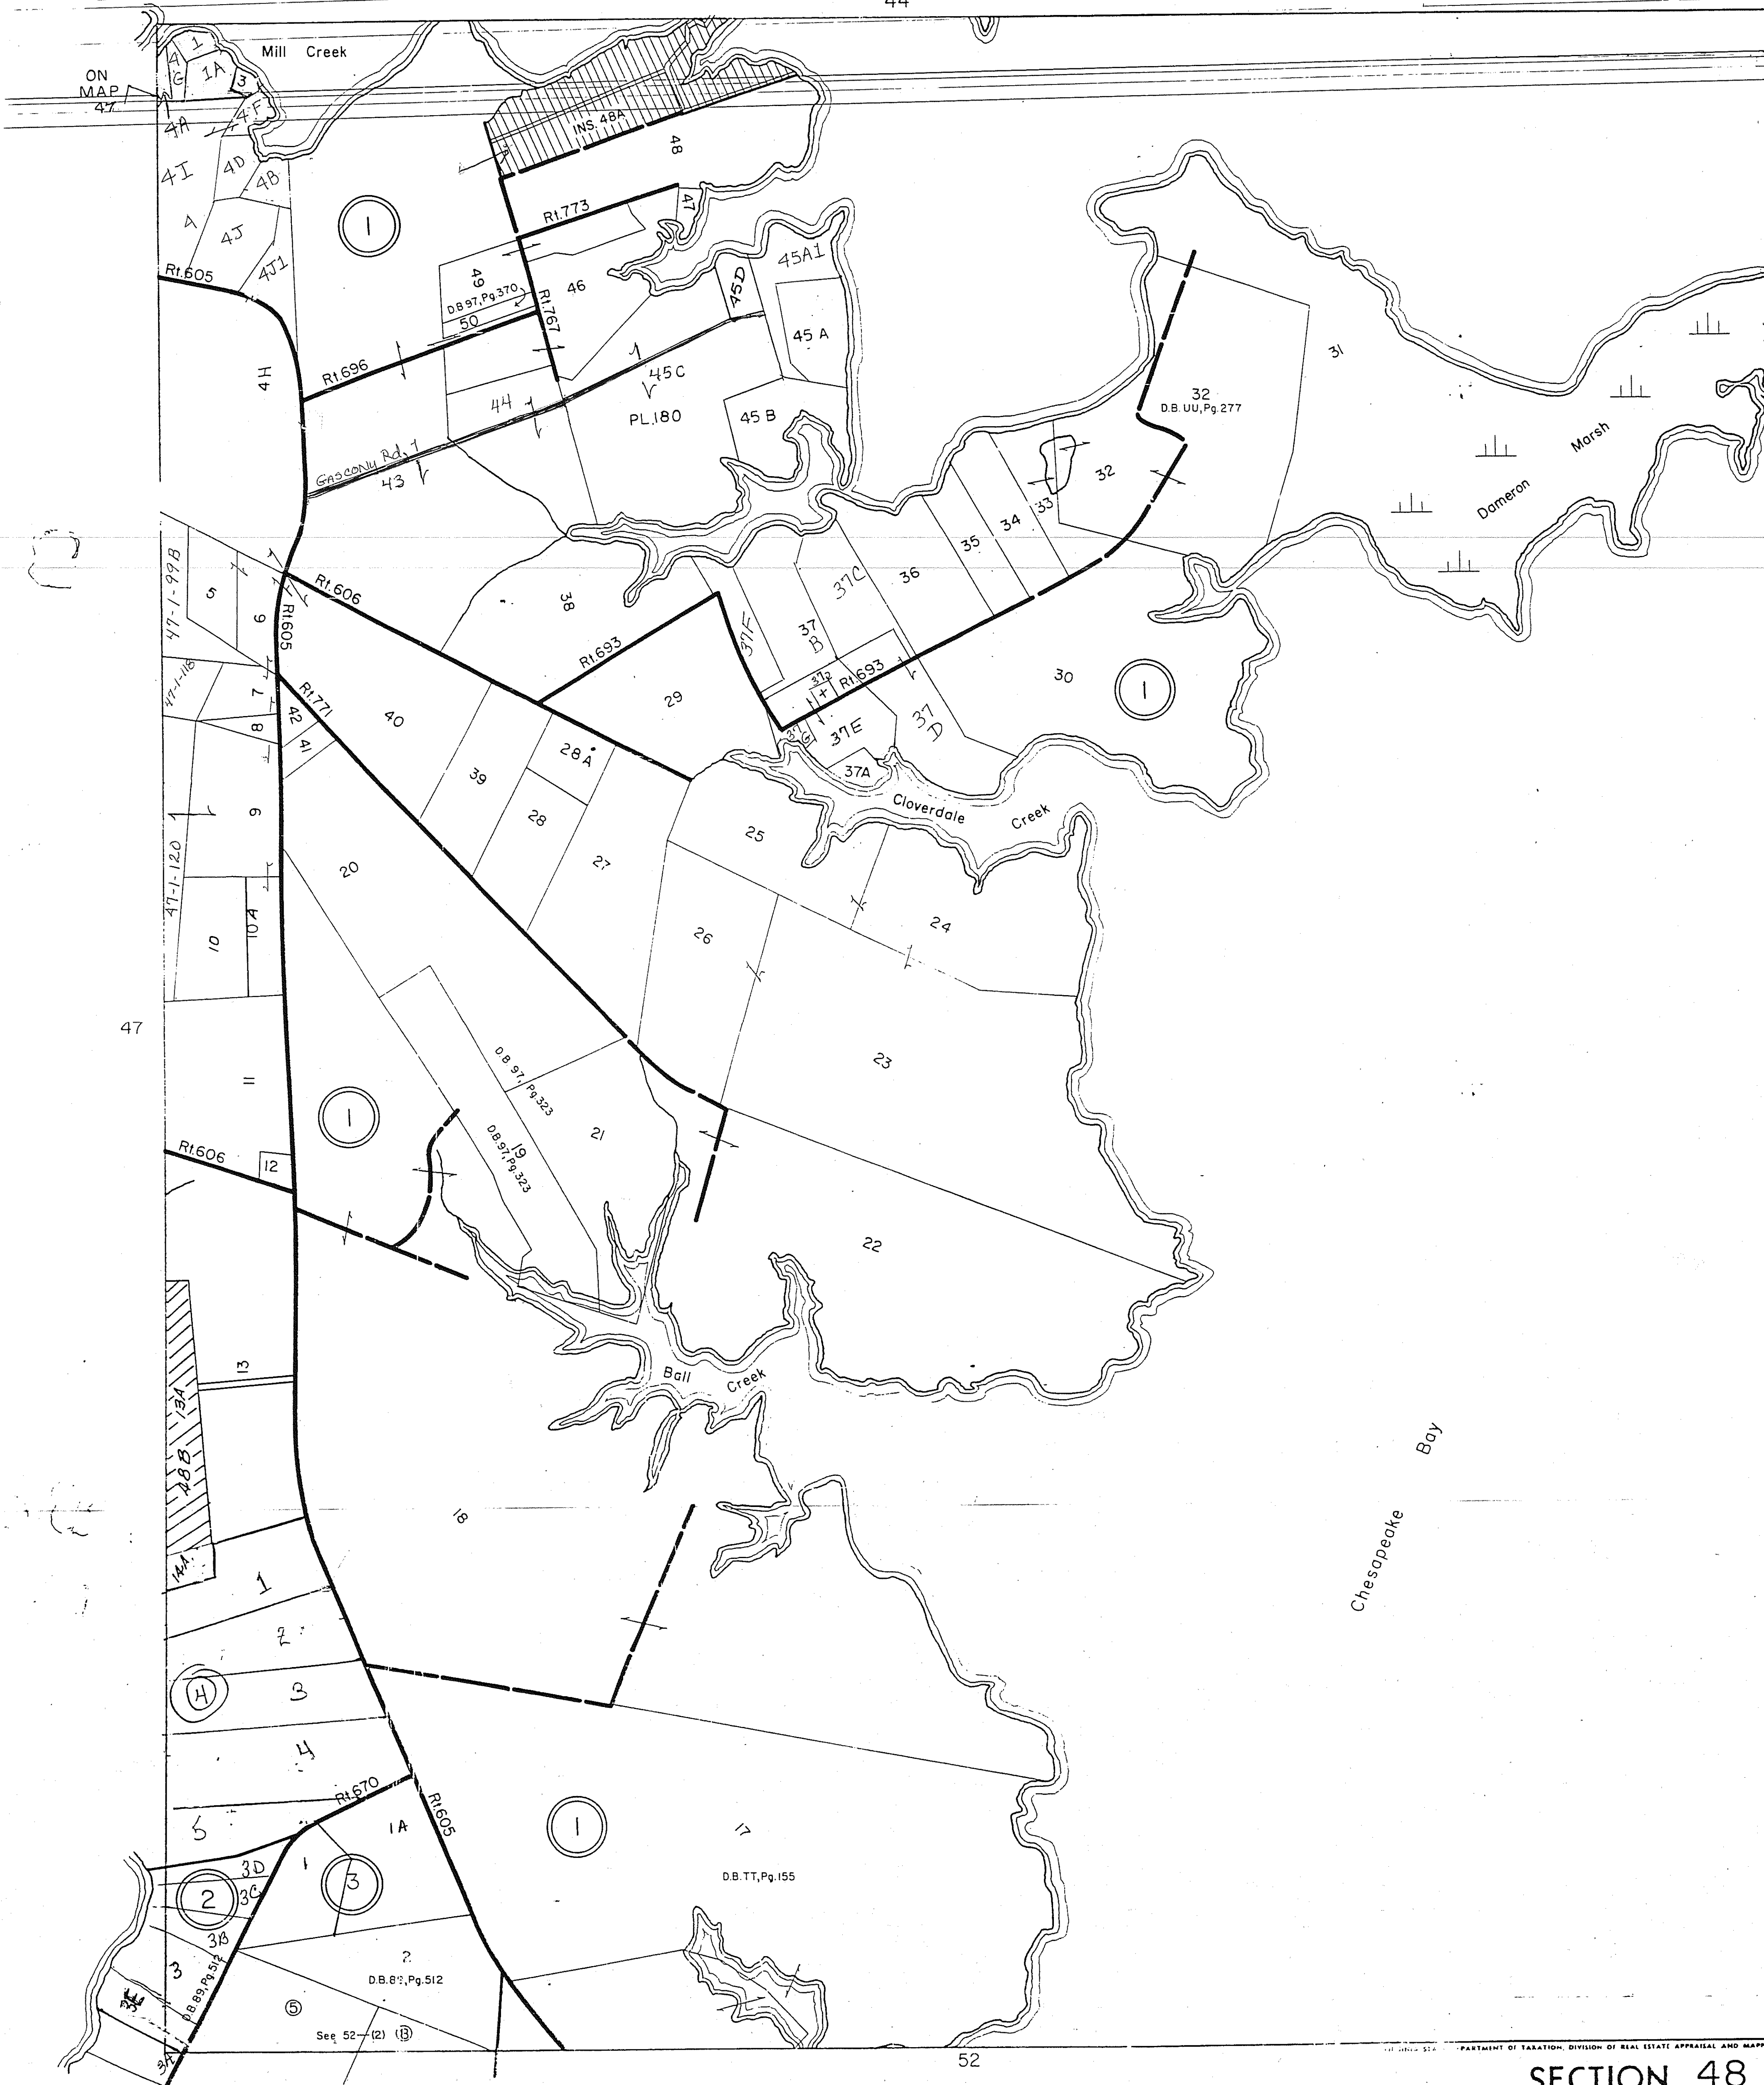

NORTHUMBERLAND COUNTY

44

49

Chesapeake Bay

WICOMICO DISTRICT

SECTION 48
INSERT

SCALE 1" = 600 FEET

600 0 600 1200 2400