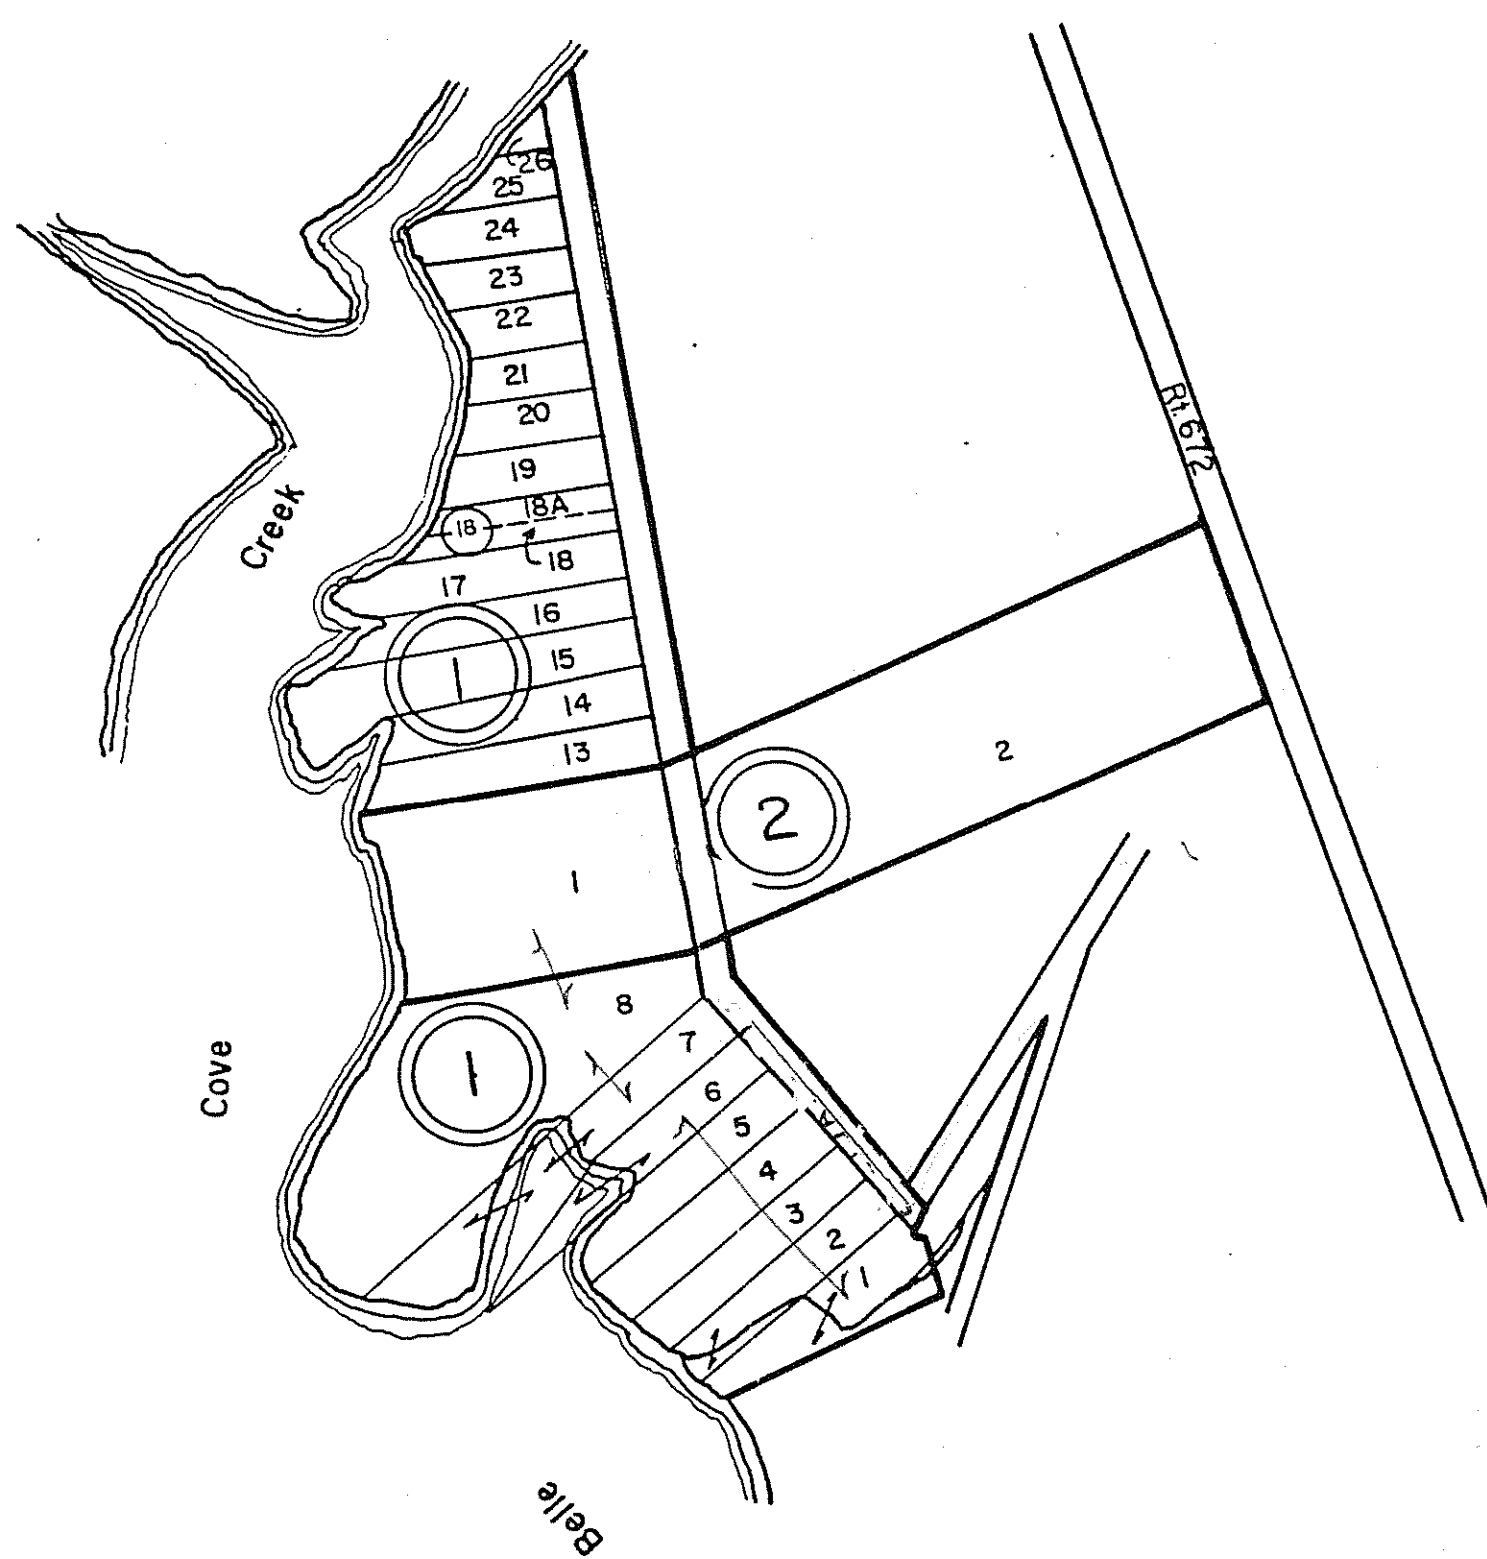

NORTHUMBERLAND COUNTY

- ① BELLE VIEW SUBDIVISION - DB.88, Pg.130
- ② A.W. SCHOENBAUM & ELIZABETH S. SCHOENBAUM

SCALE IN FEET
0 200 400 600 800

WICOMICO DISTRICT

SECTION
INSERT 53B