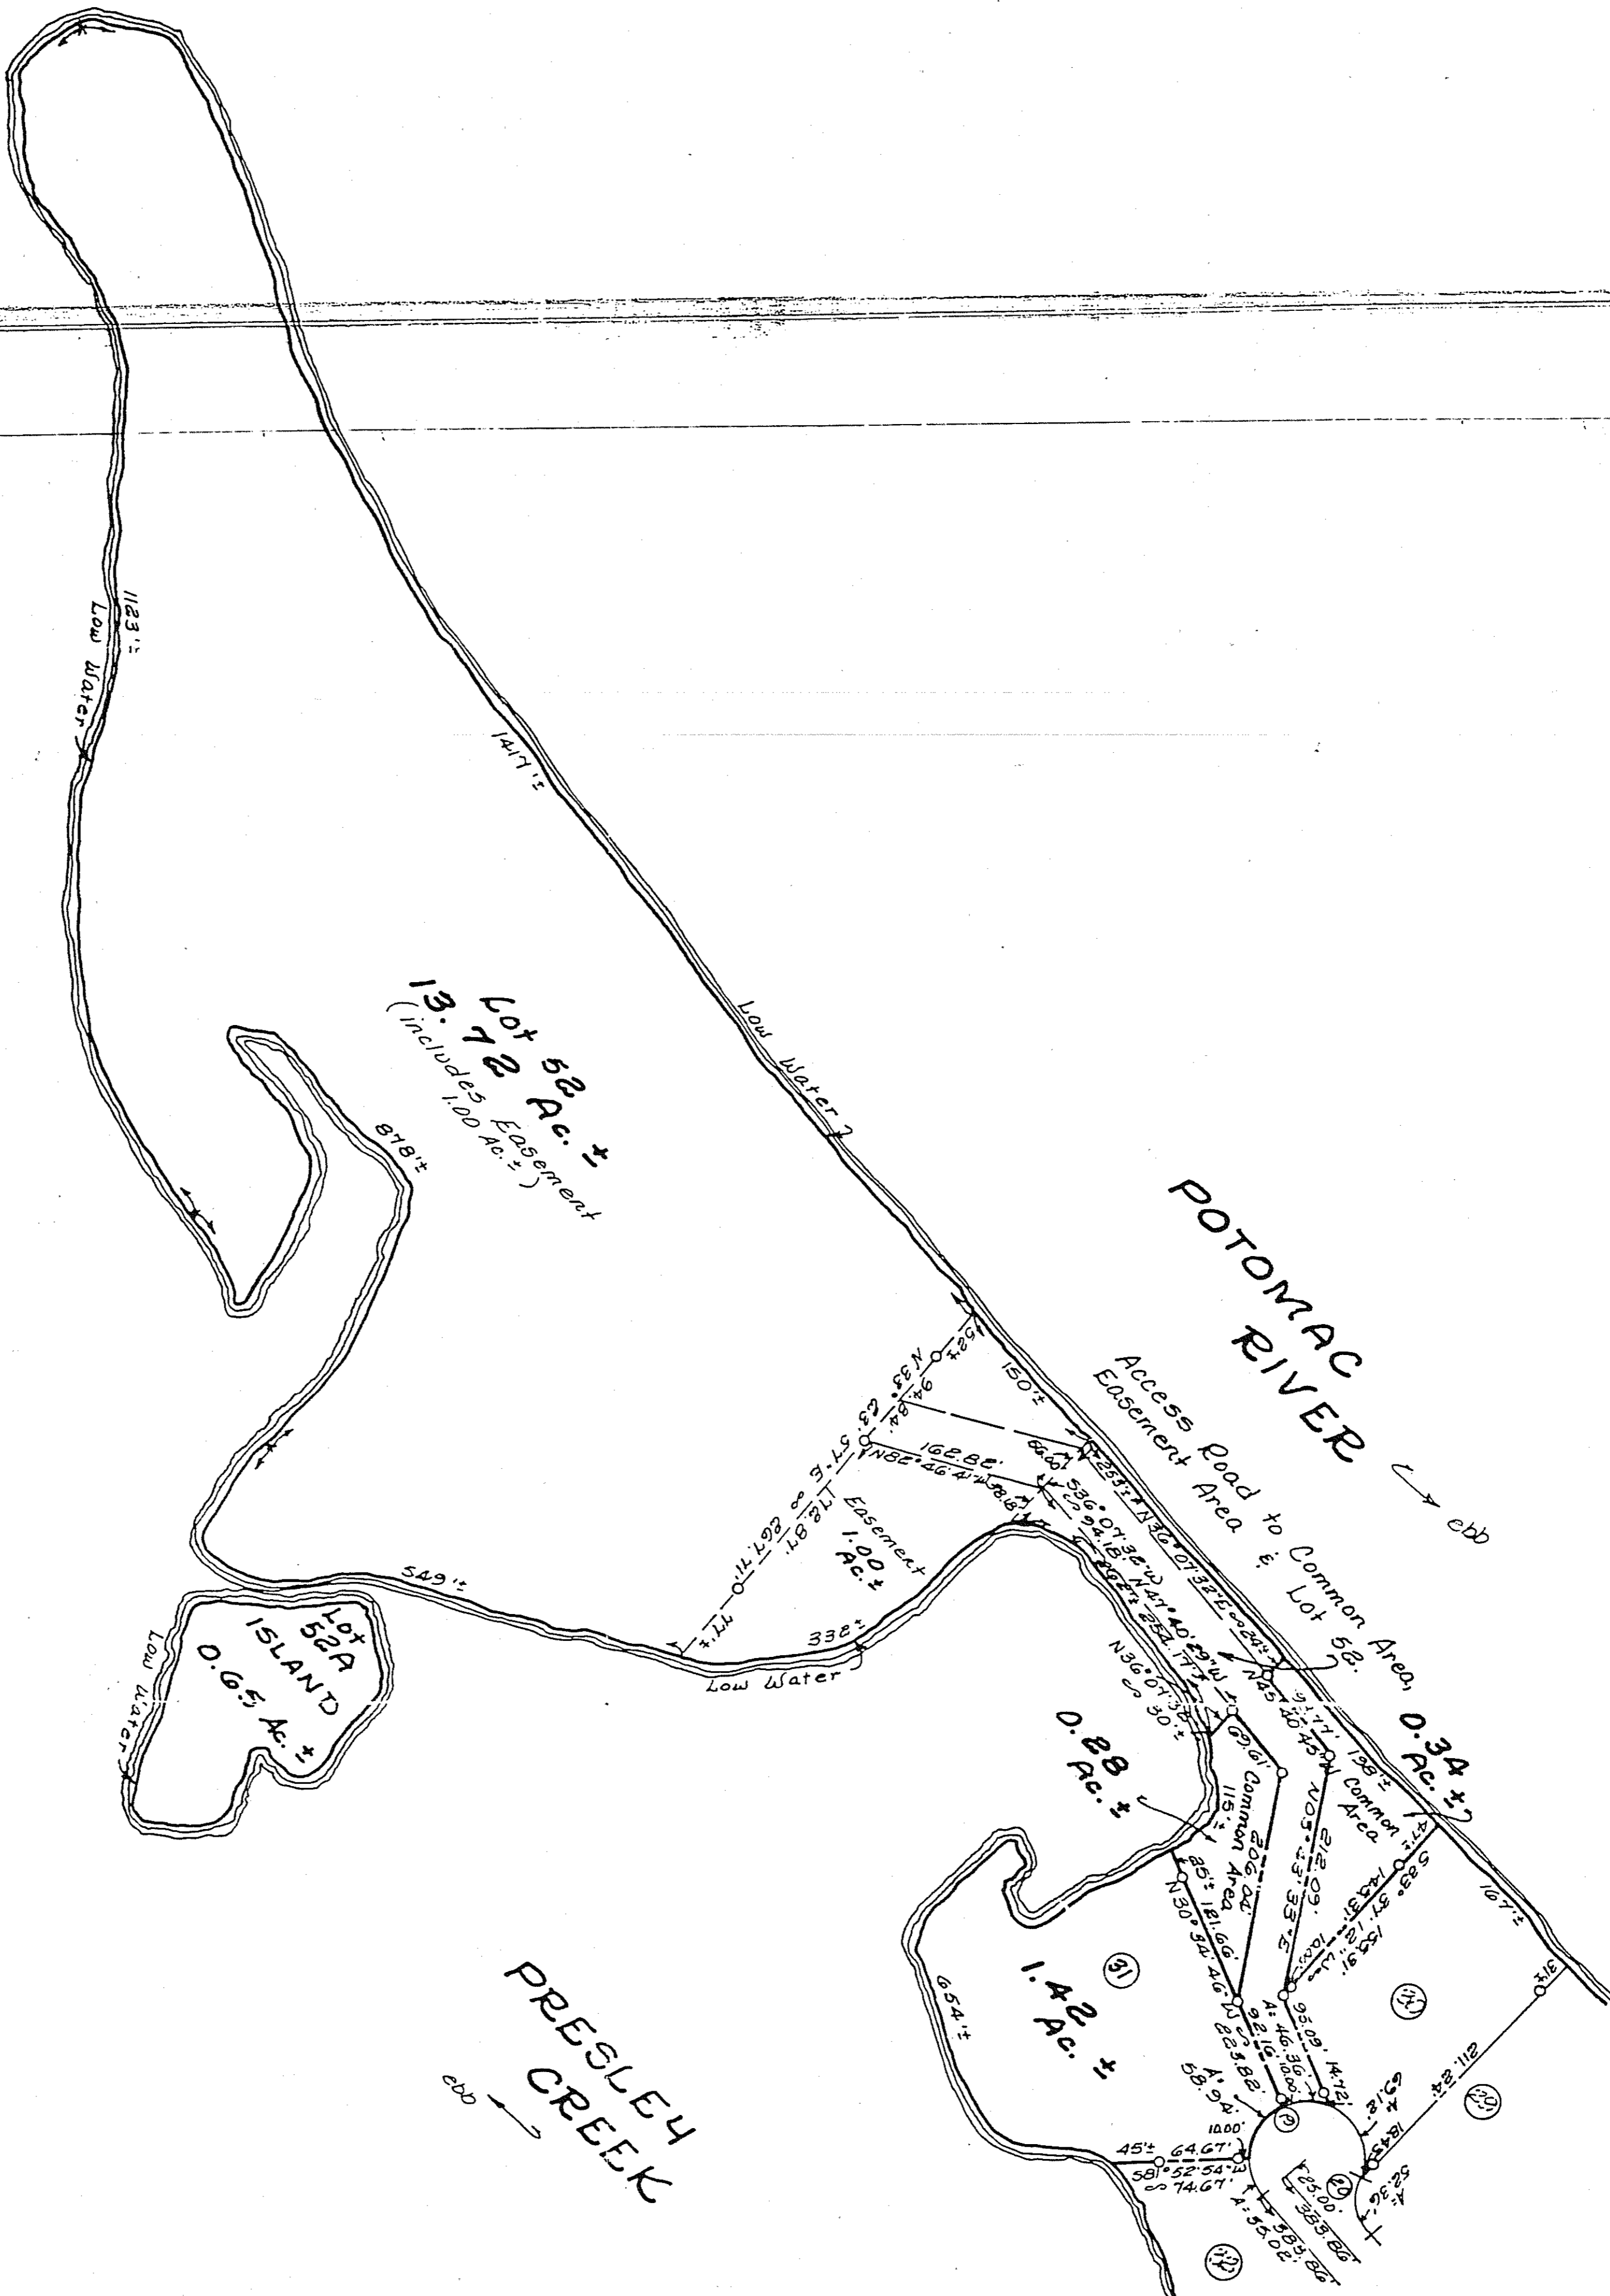

NORTHUMBERLAND COUNTY

Charles S. Tamm, Jr.
Magistrate
Meridian
April 19, 1964

POTOMAC BAY ESTATES

HEATHSVILLE MAGISTERIAL DISTRICT
NORTHUMBERLAND COUNTY, VIRGINIA

VIRGINIA STATE DEPARTMENT OF TAXATION, DIVISION OF REAL ESTATE APPRAISAL AND MAPPING

=====
=====
=====
DISTRICT

SECTION 12A
INSERT

ED: