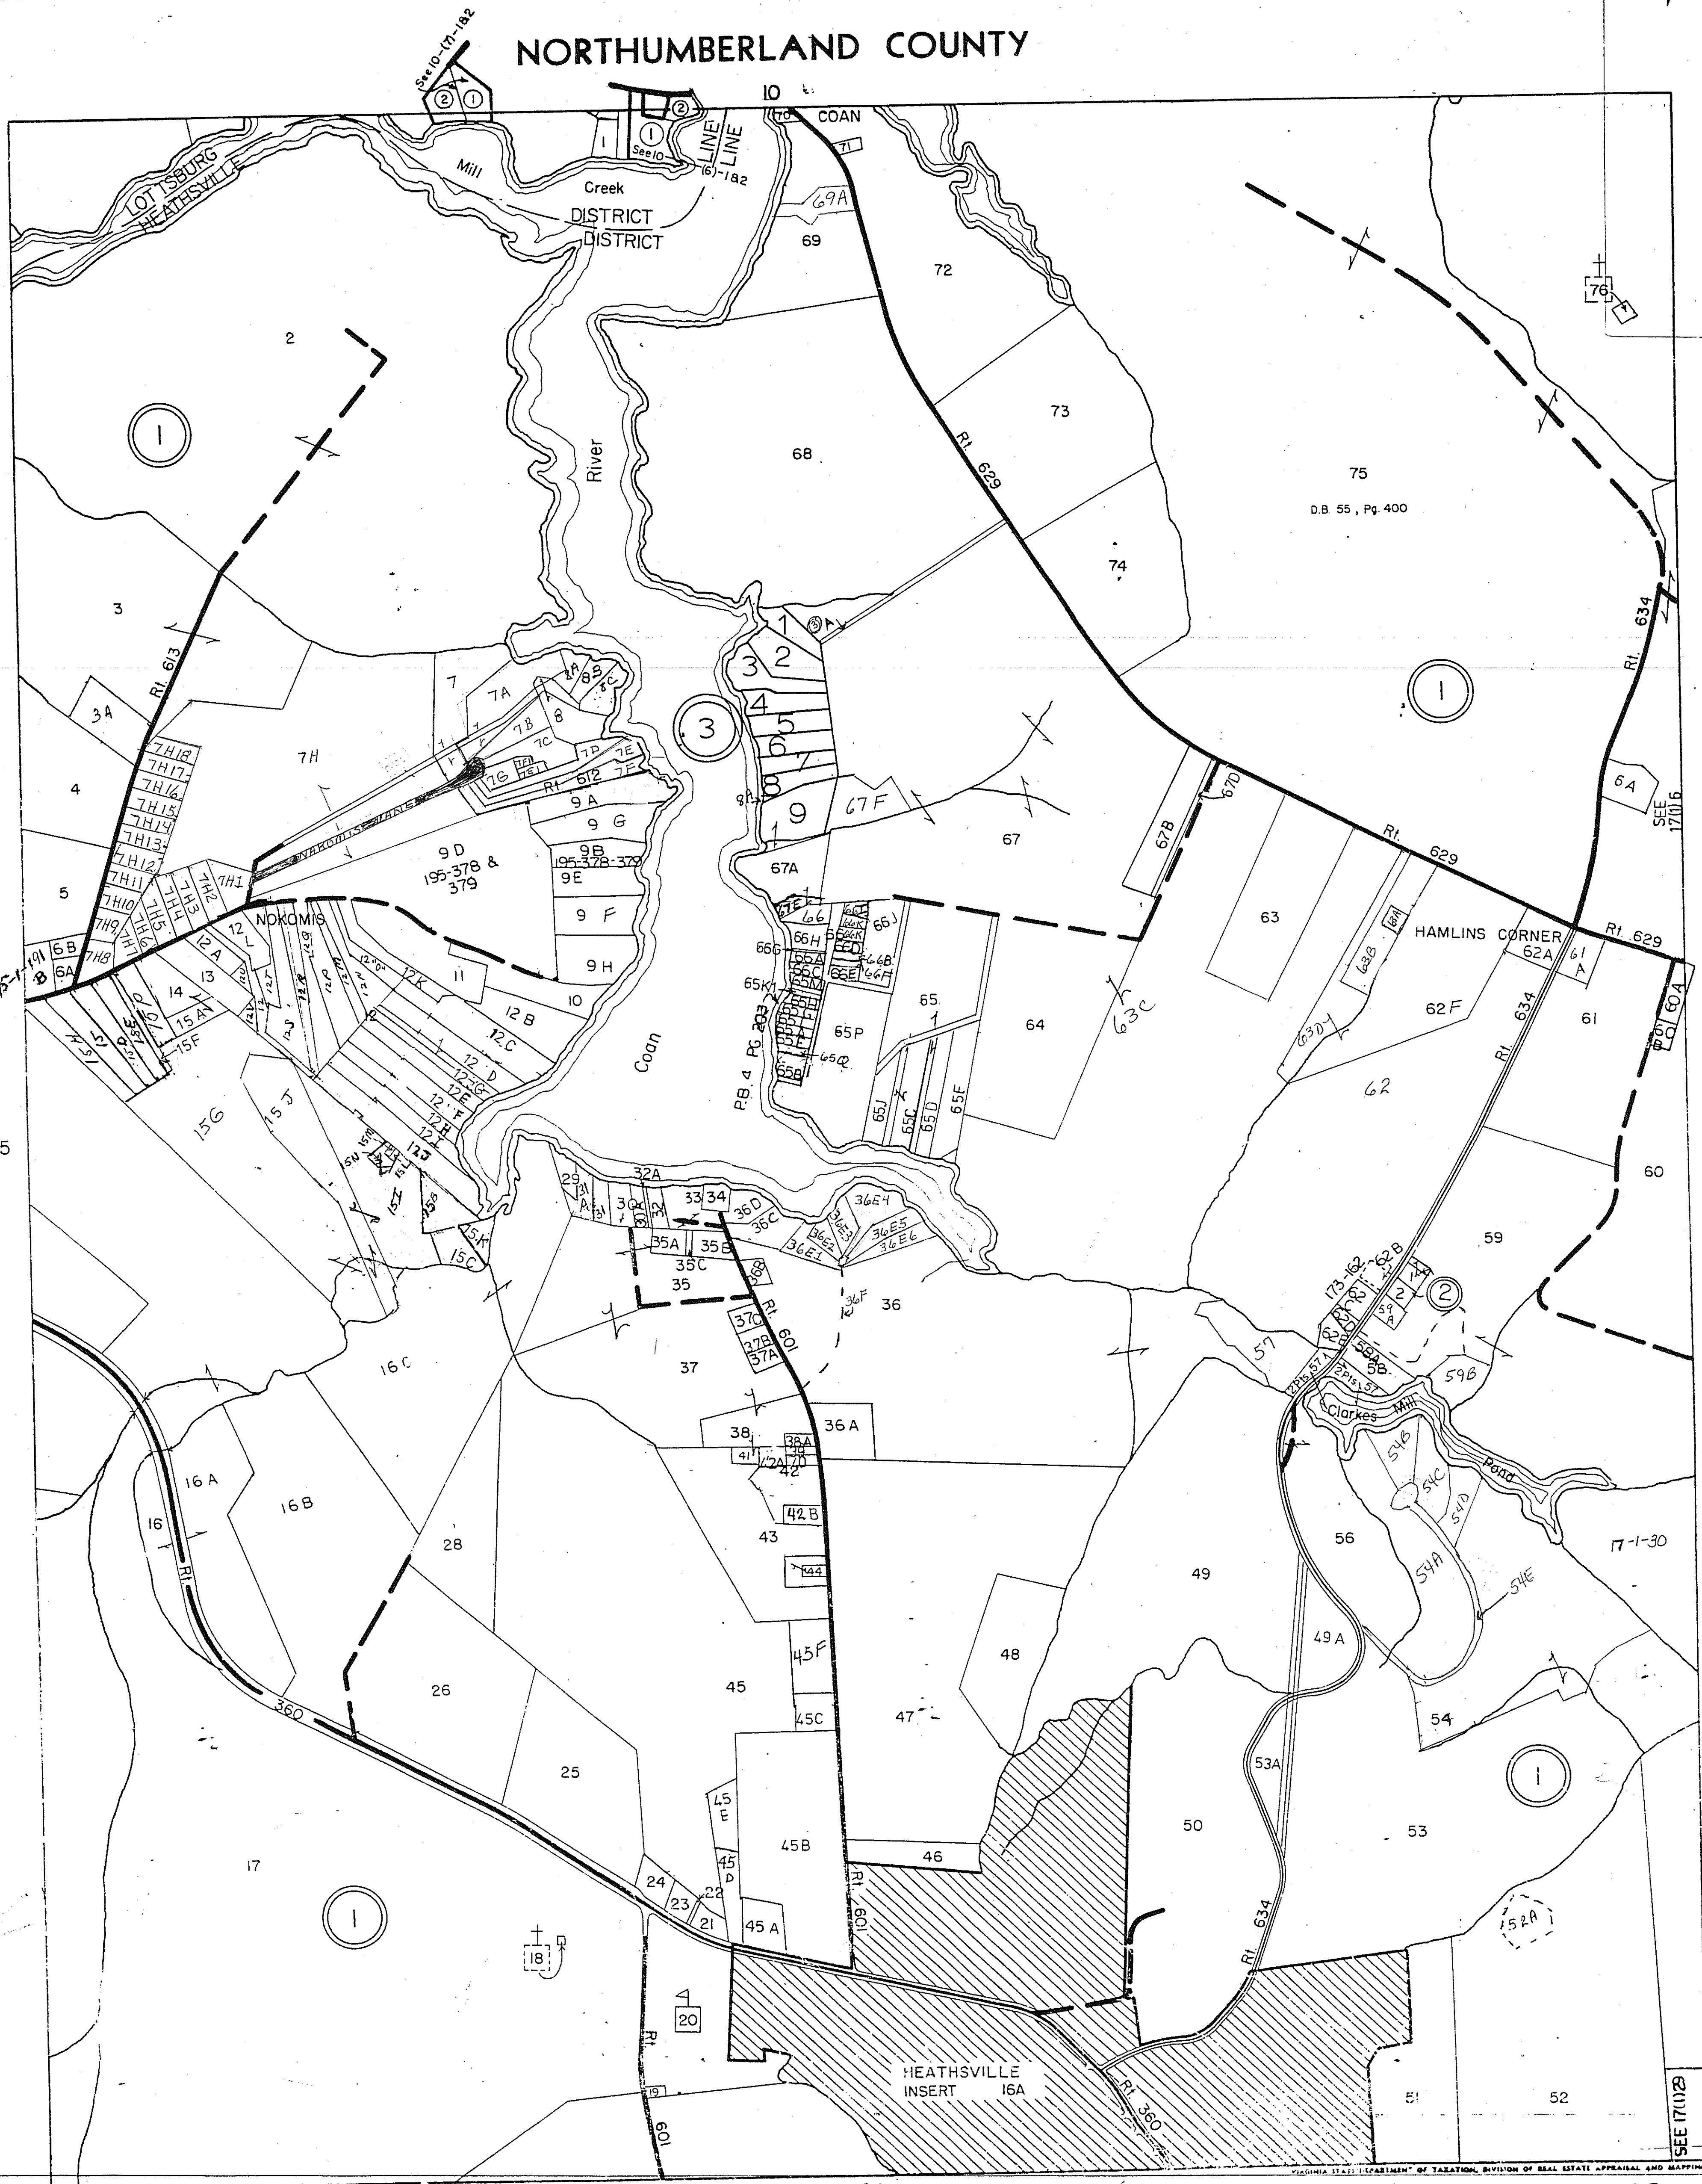

NORTHUMBERLAND COUNTY

SCALE IN FEET
0 600 1200 1800 2400

LOTTSBURG HEATHSVILLE DISTRICT

SECTION 16
INSERT

REVISED:

SEE 17(1)28

VIRGINIA STATE DEPARTMENT OF TAXATION, DIVISION OF REAL ESTATE APPRAISAL AND MAPPING