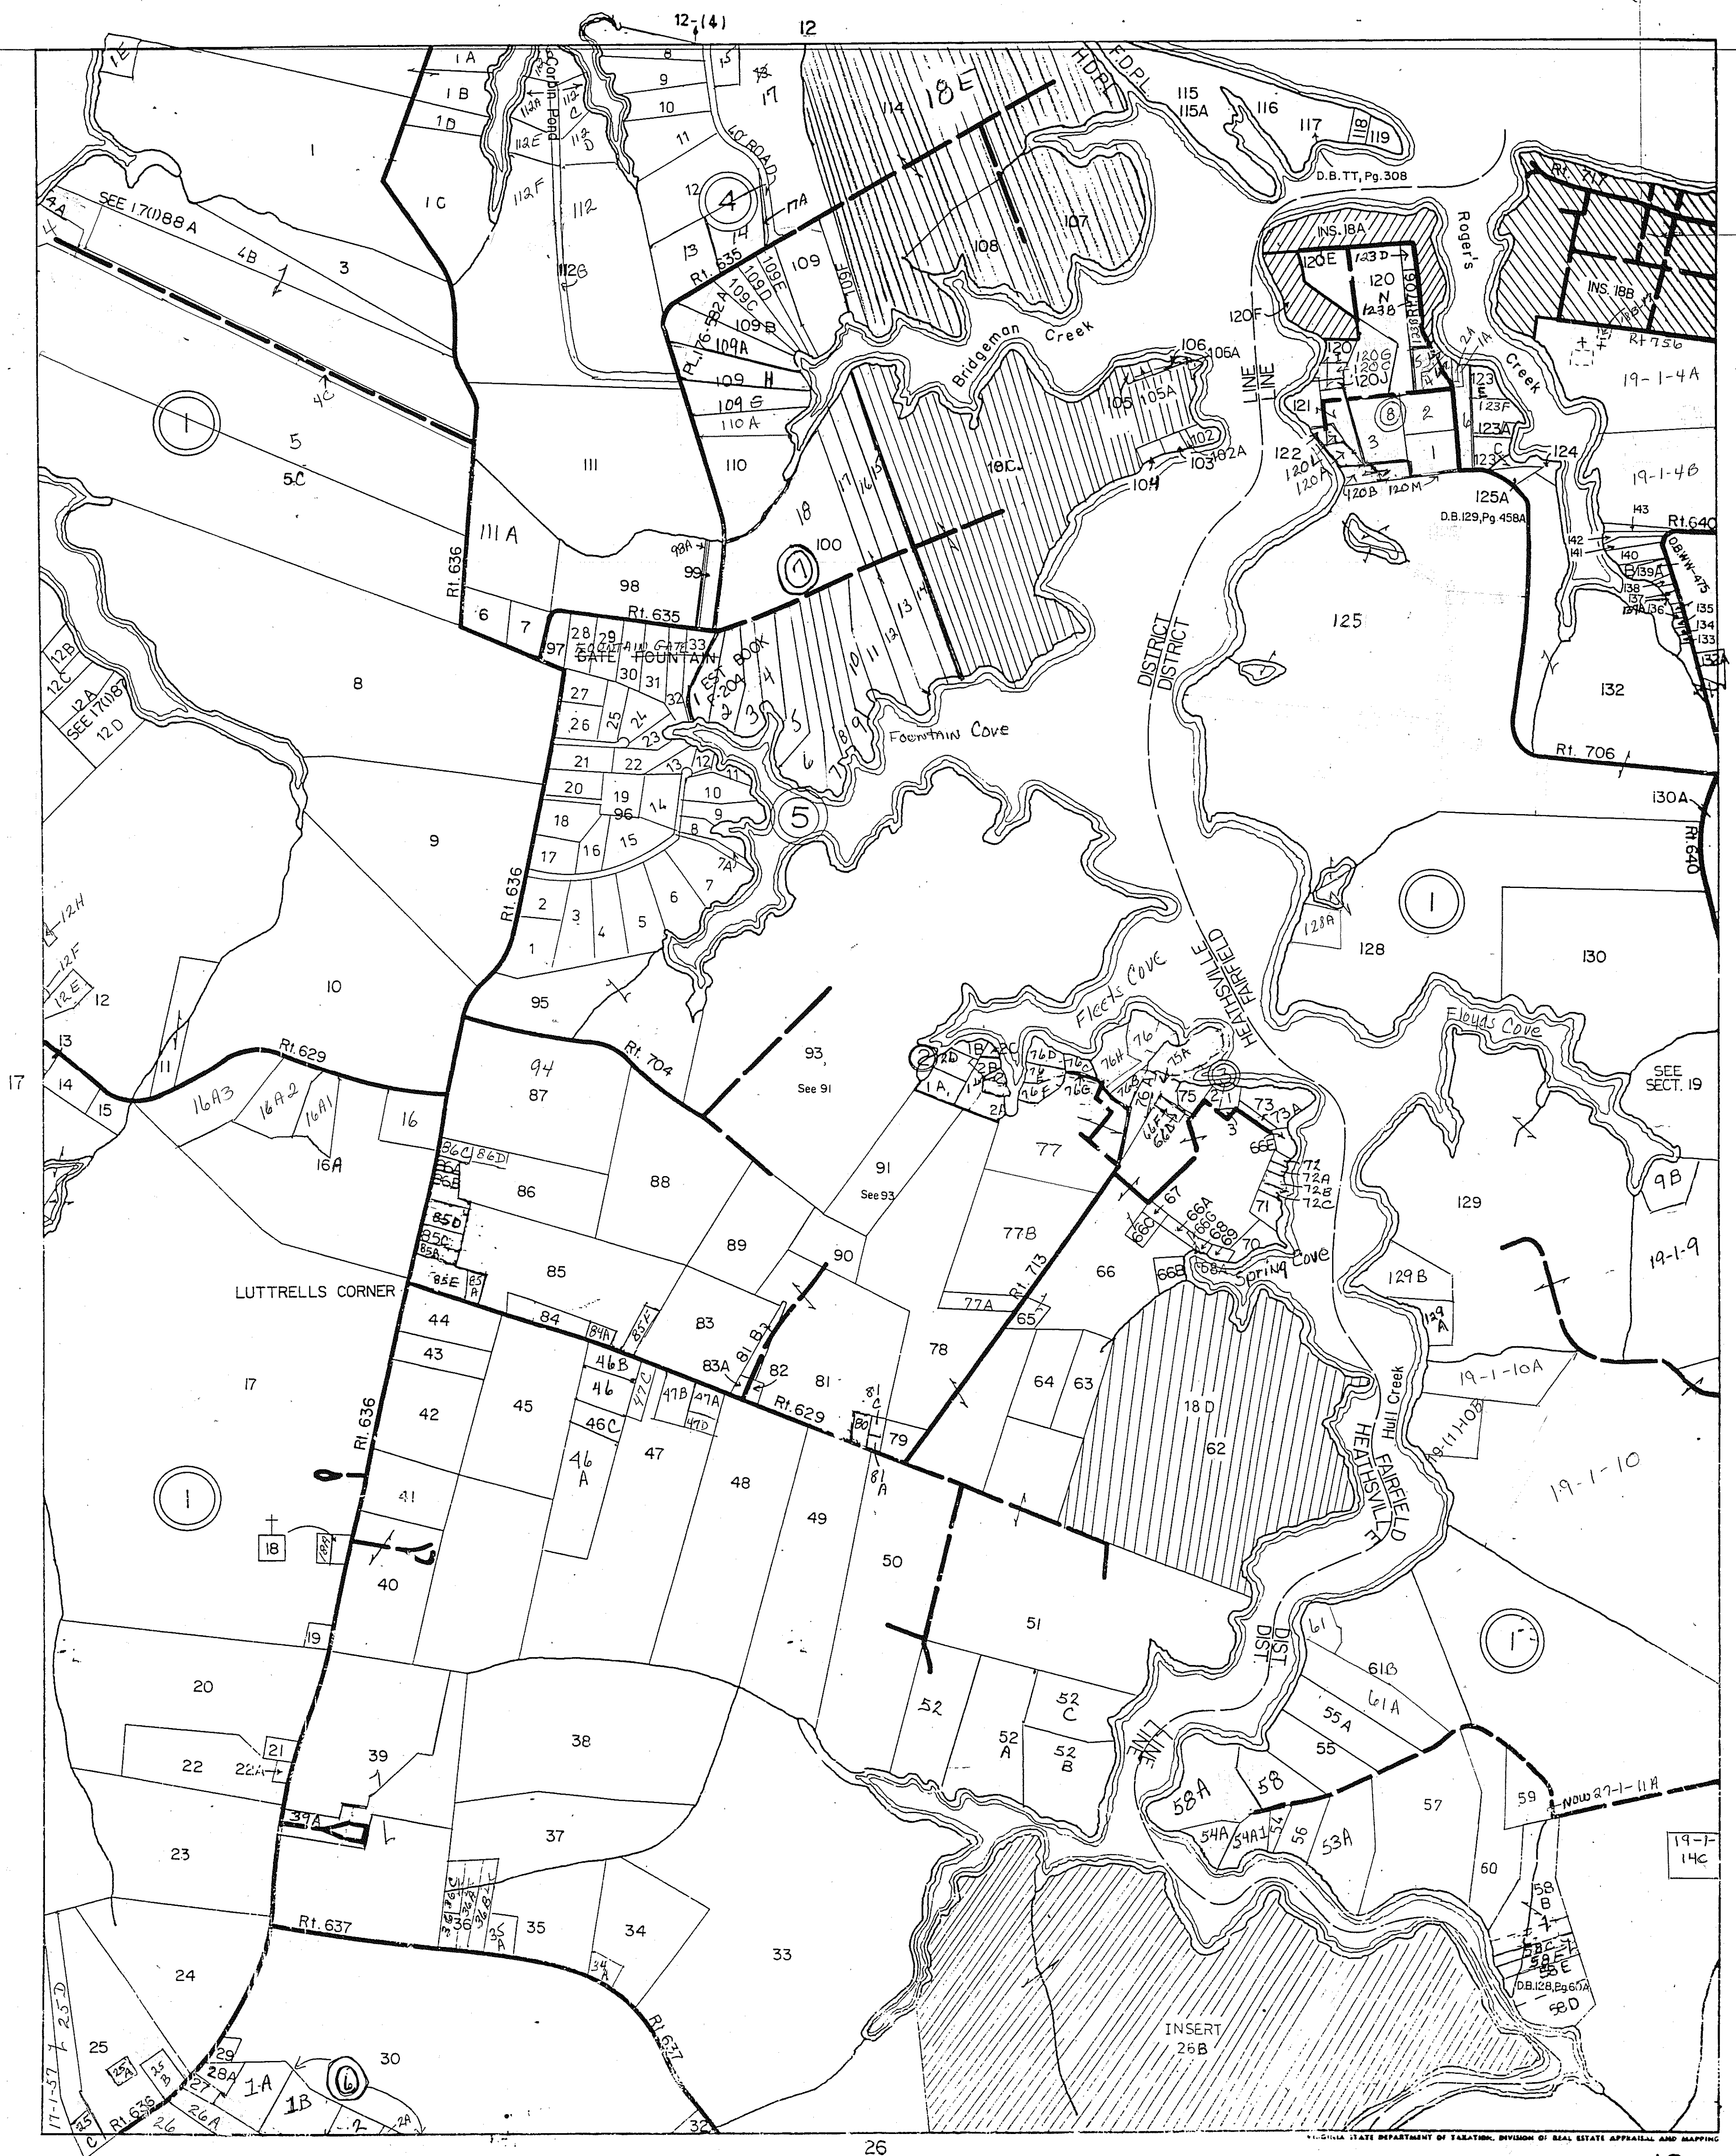

NORTHUMBERLAND COUNTY

HEATHSVILLE FAIRFIELD DISTRICT

SECTION 18
INSERT

REVISED: