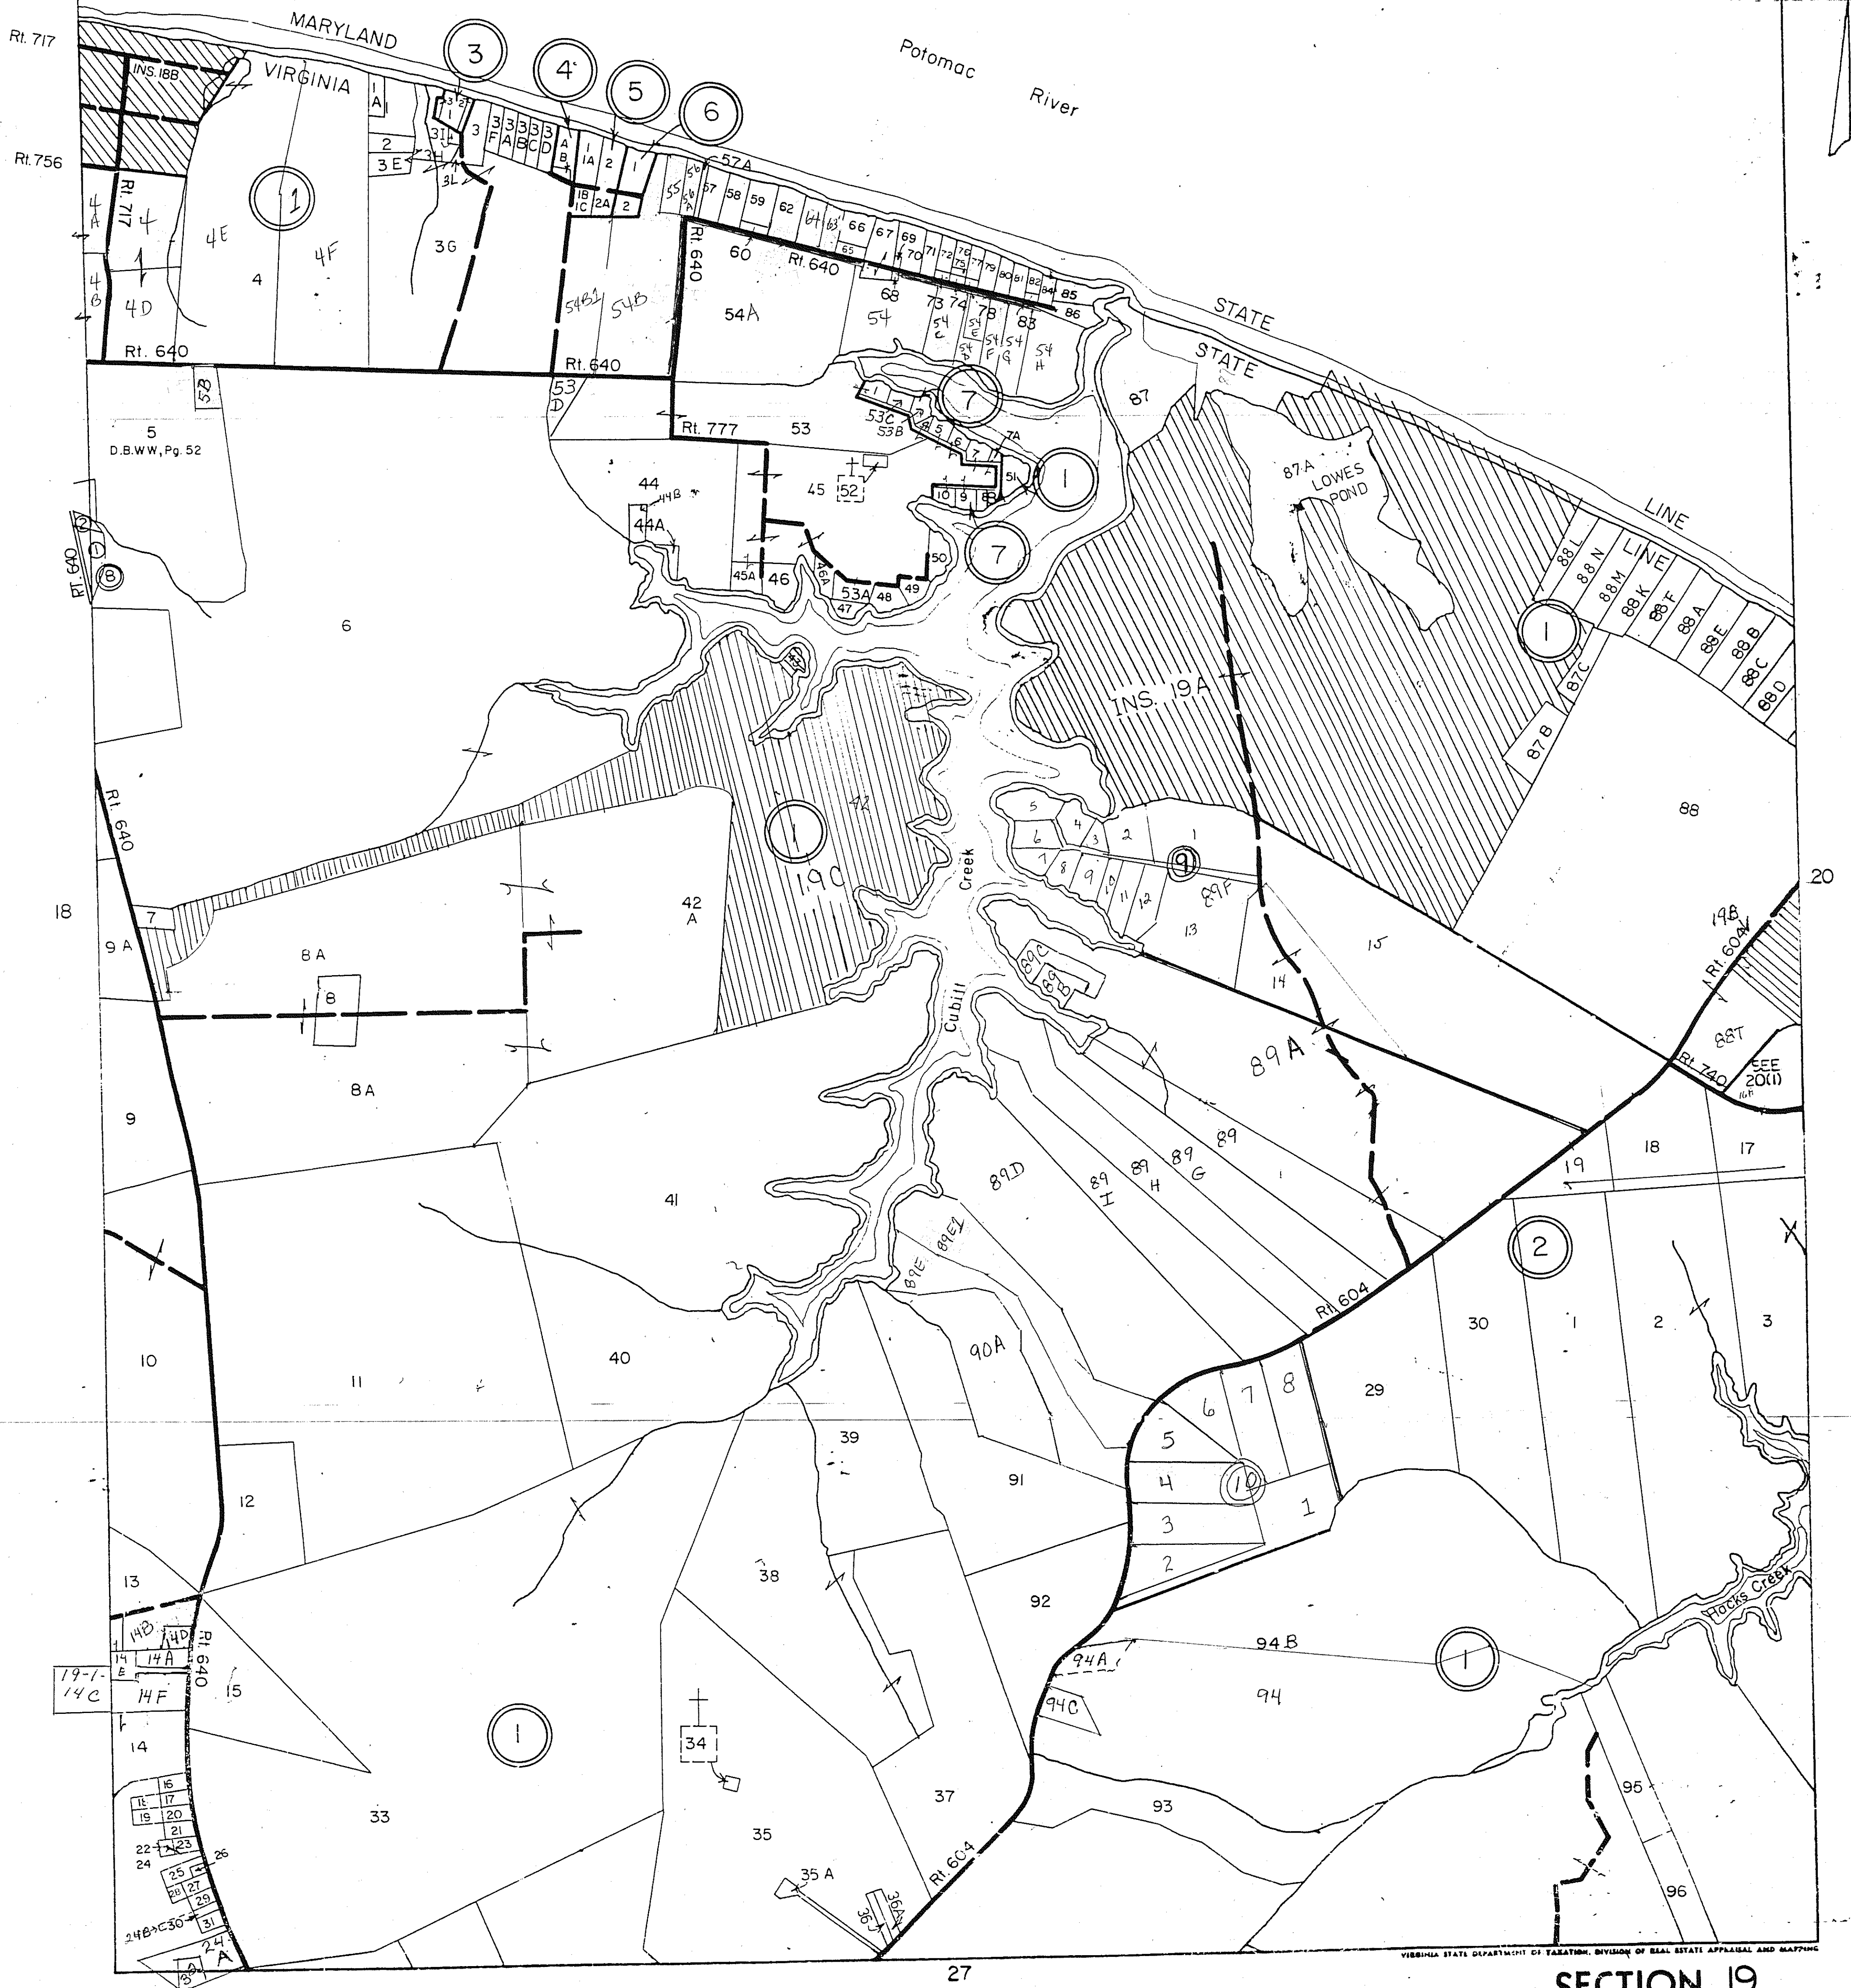

NORTHUMBERLAND COUNTY

NONE

VIRGINIA STATE DEPARTMENT OF TAXATION, DIVISION OF REAL ESTATE APPRAISAL AND MAPPING

**SECTION 19
INSERT**

FAIRFIELD DISTRICT

SCALE IN FEET
0 600 1200 1800 2400

REVISED: