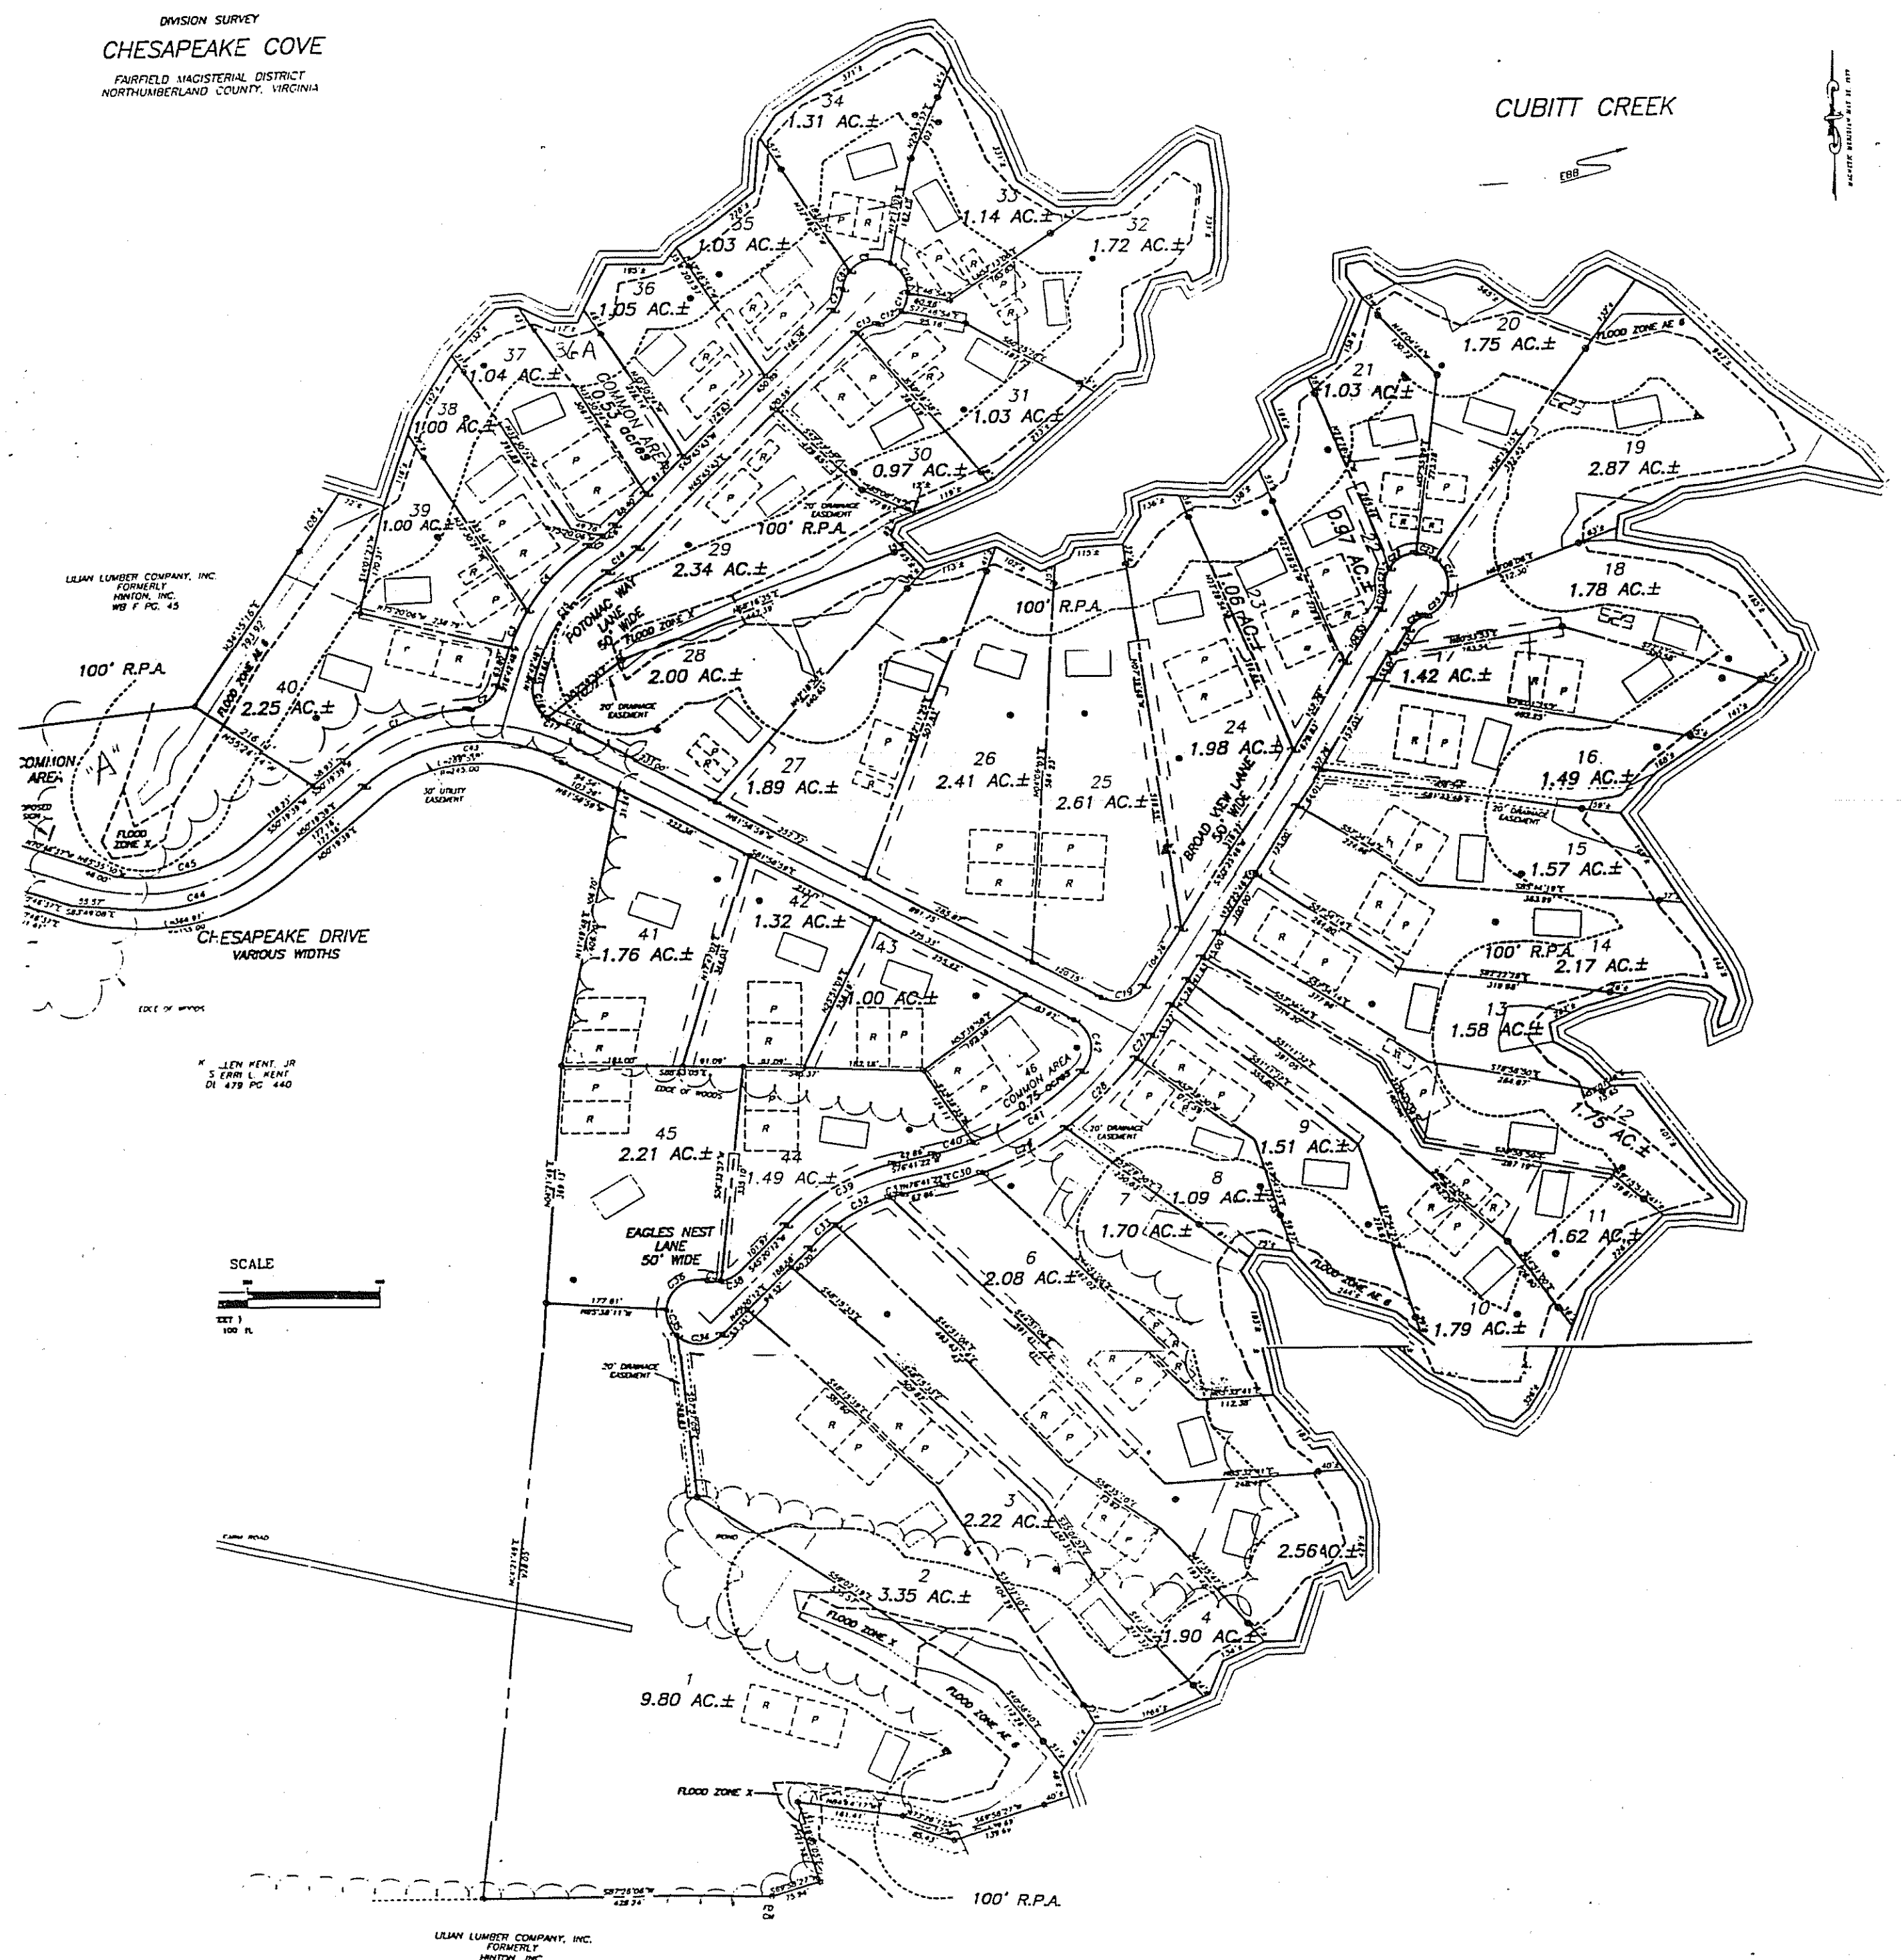

# NORTHUMBERLAND COUNTY

DIVISION SURVEY  
**CHESAPEAKE COVE**  
 FAIRFIELD INDUSTRIAL DISTRICT  
 NORTHUMBERLAND COUNTY, VIRGINIA

FAIRFIELD DISTRICT

SECTION  
 INSERT **19C**