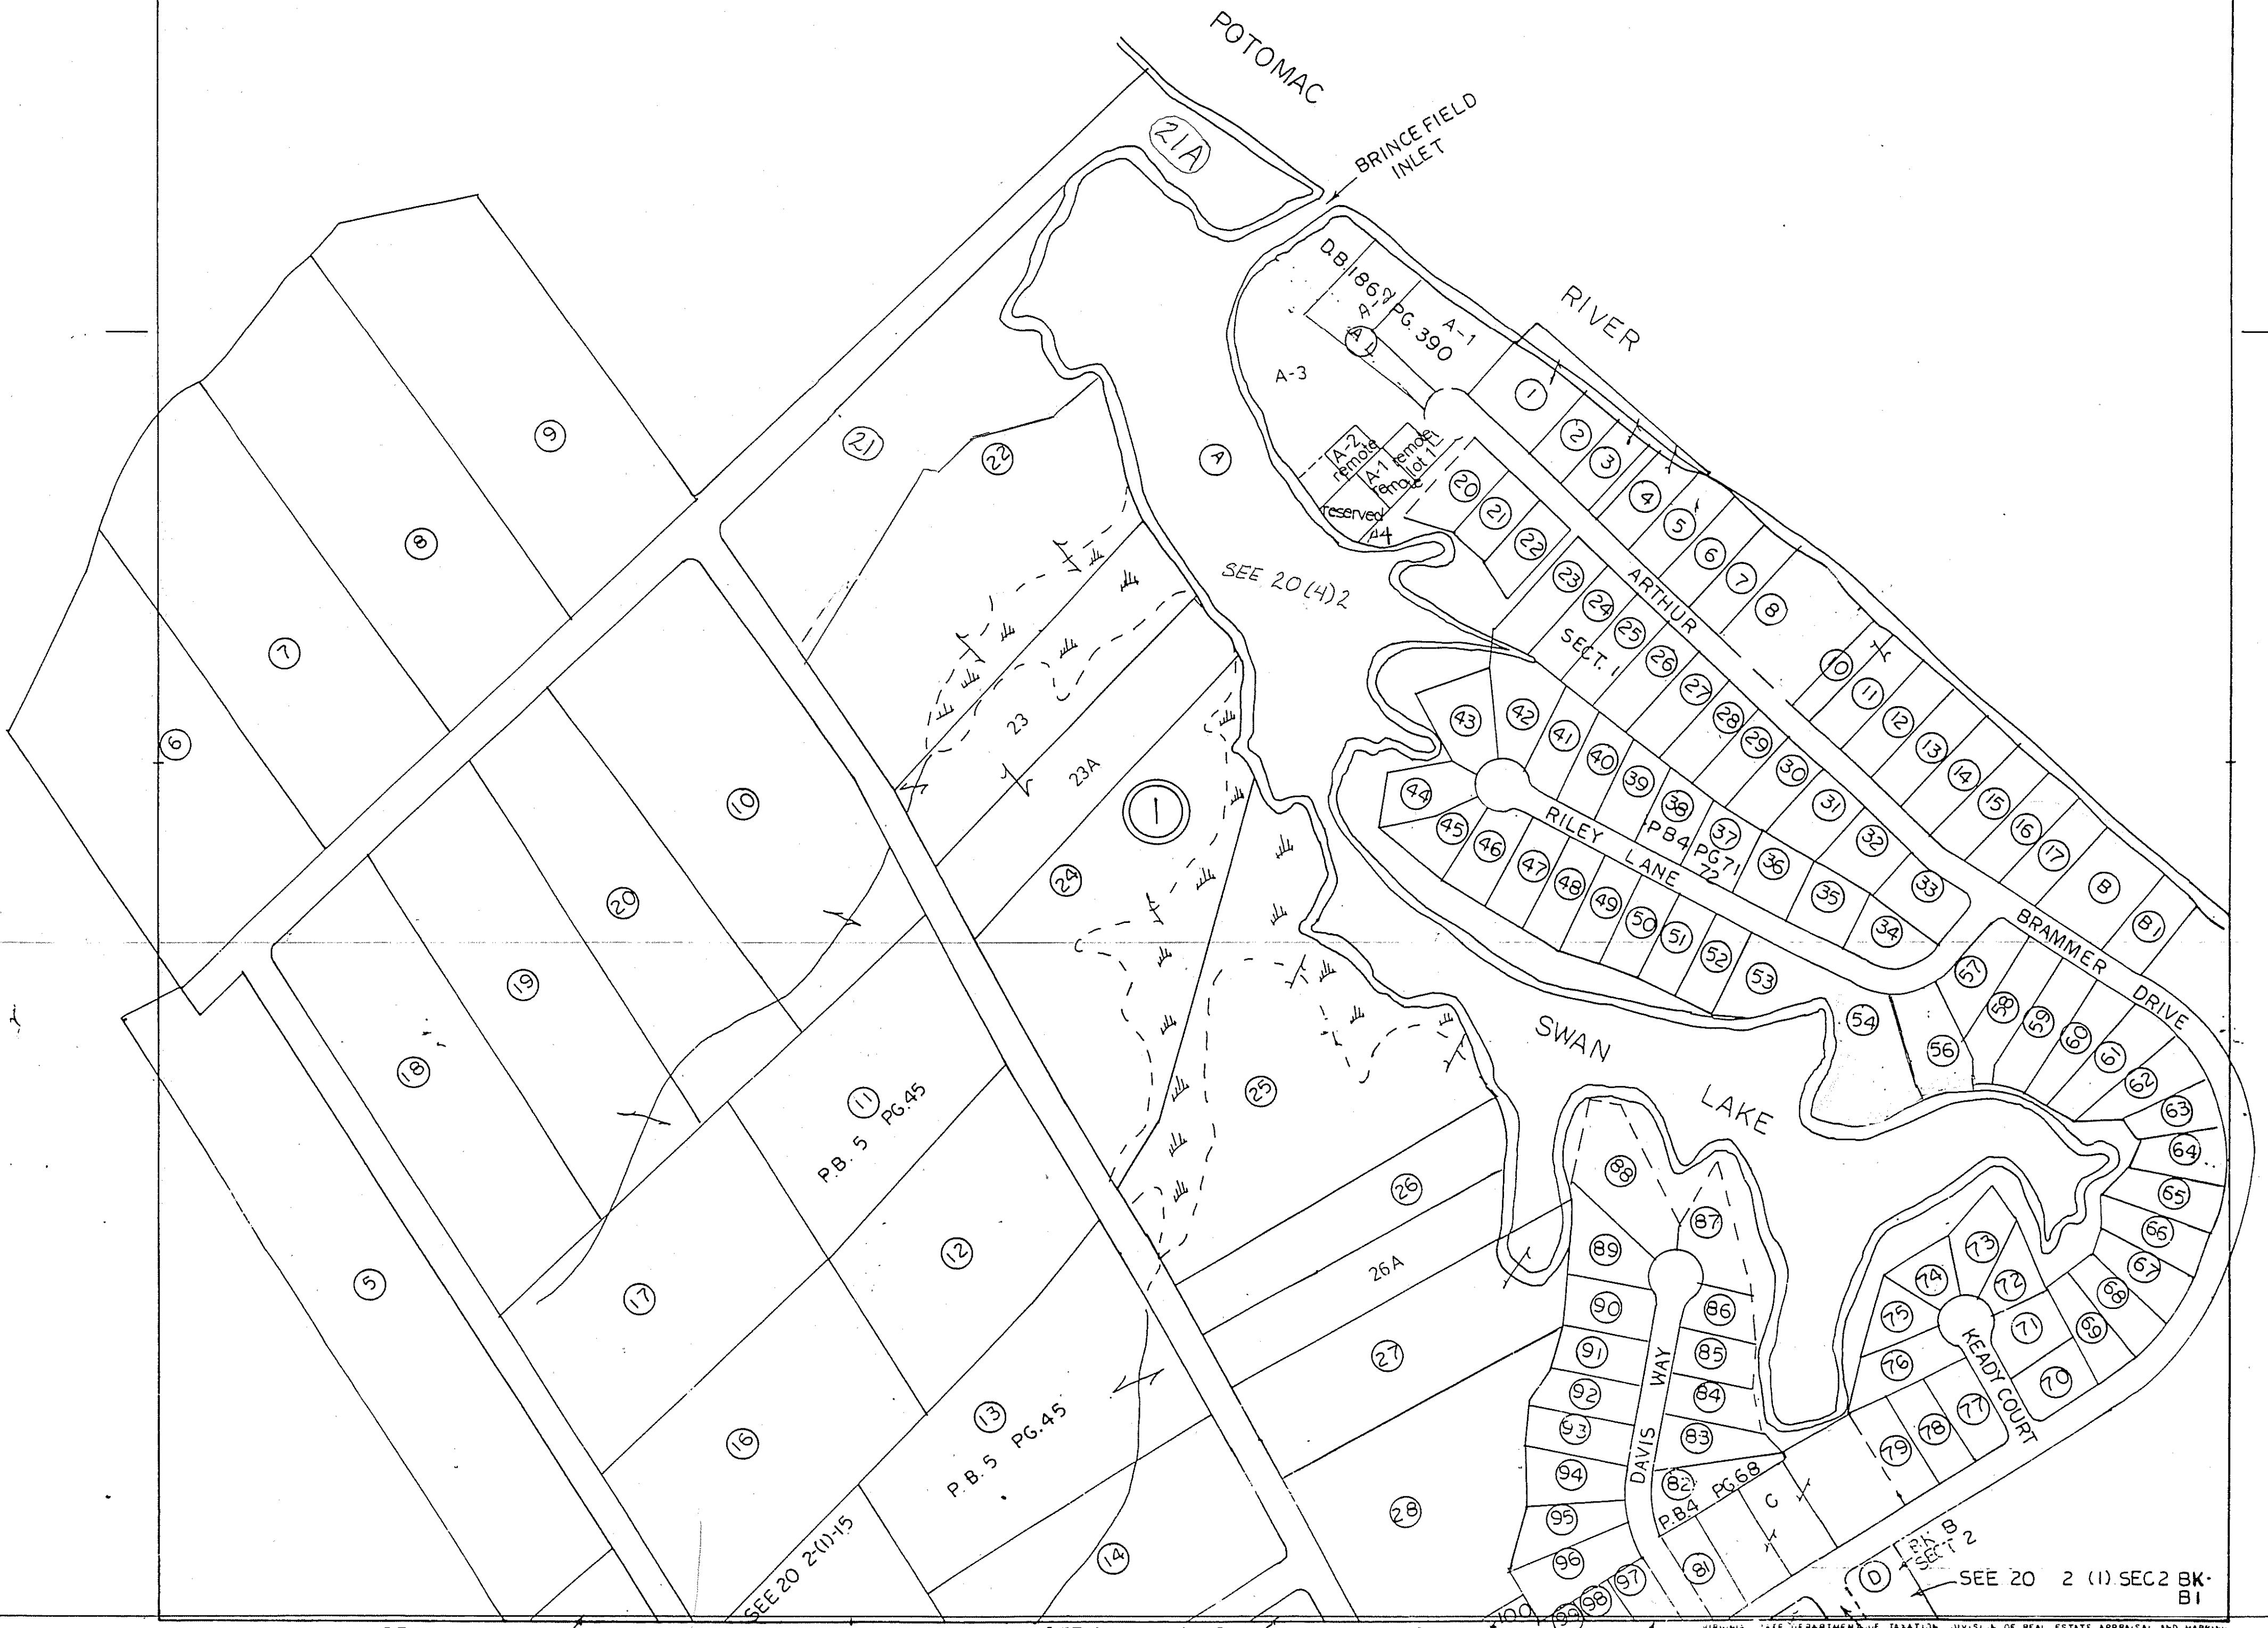

NORTHUMBERLAND COUNTY

I NORTHUMBERLAND PLANTATION PB 4 PG 68 & 189

SCALE IN FEET

FAIRFIELD DISTRICT

SECTION
INSERT 20 B1

SEE 20 2 (1) SEC 2 BK B1