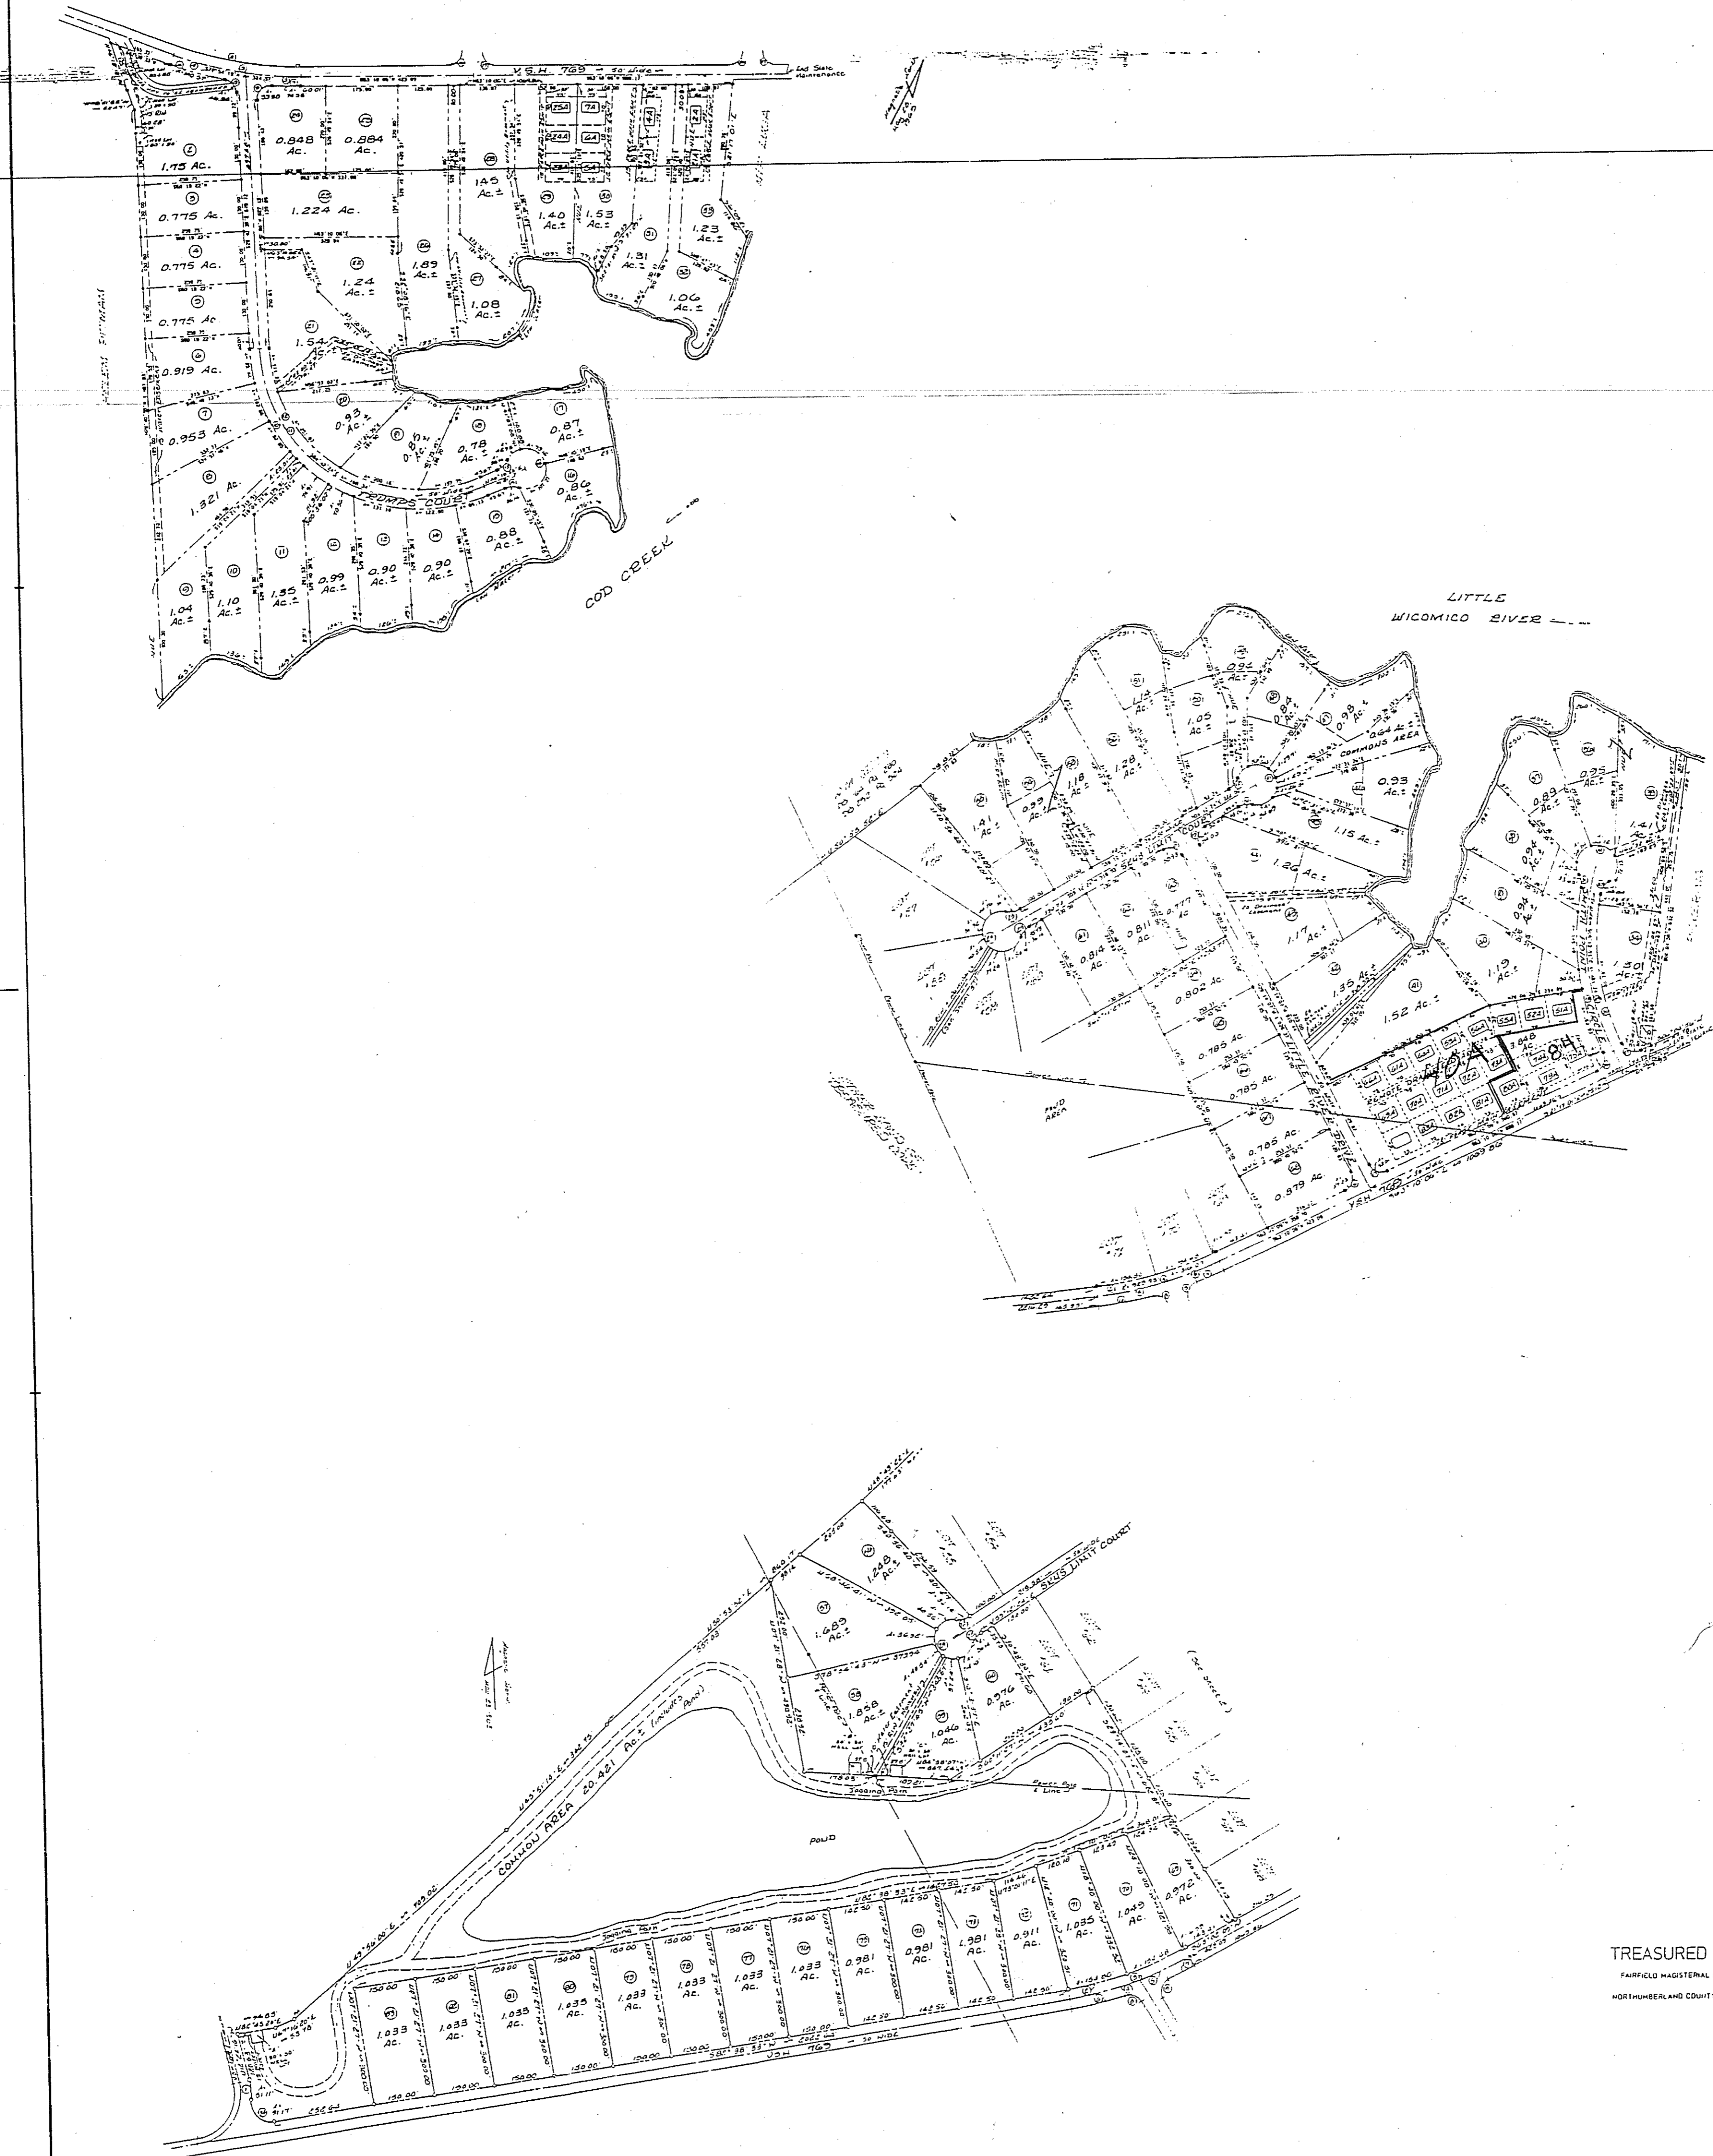

NORTHUMBERLAND COUNTY

DISTRICT

SECTION 28D
INSERT

SED: