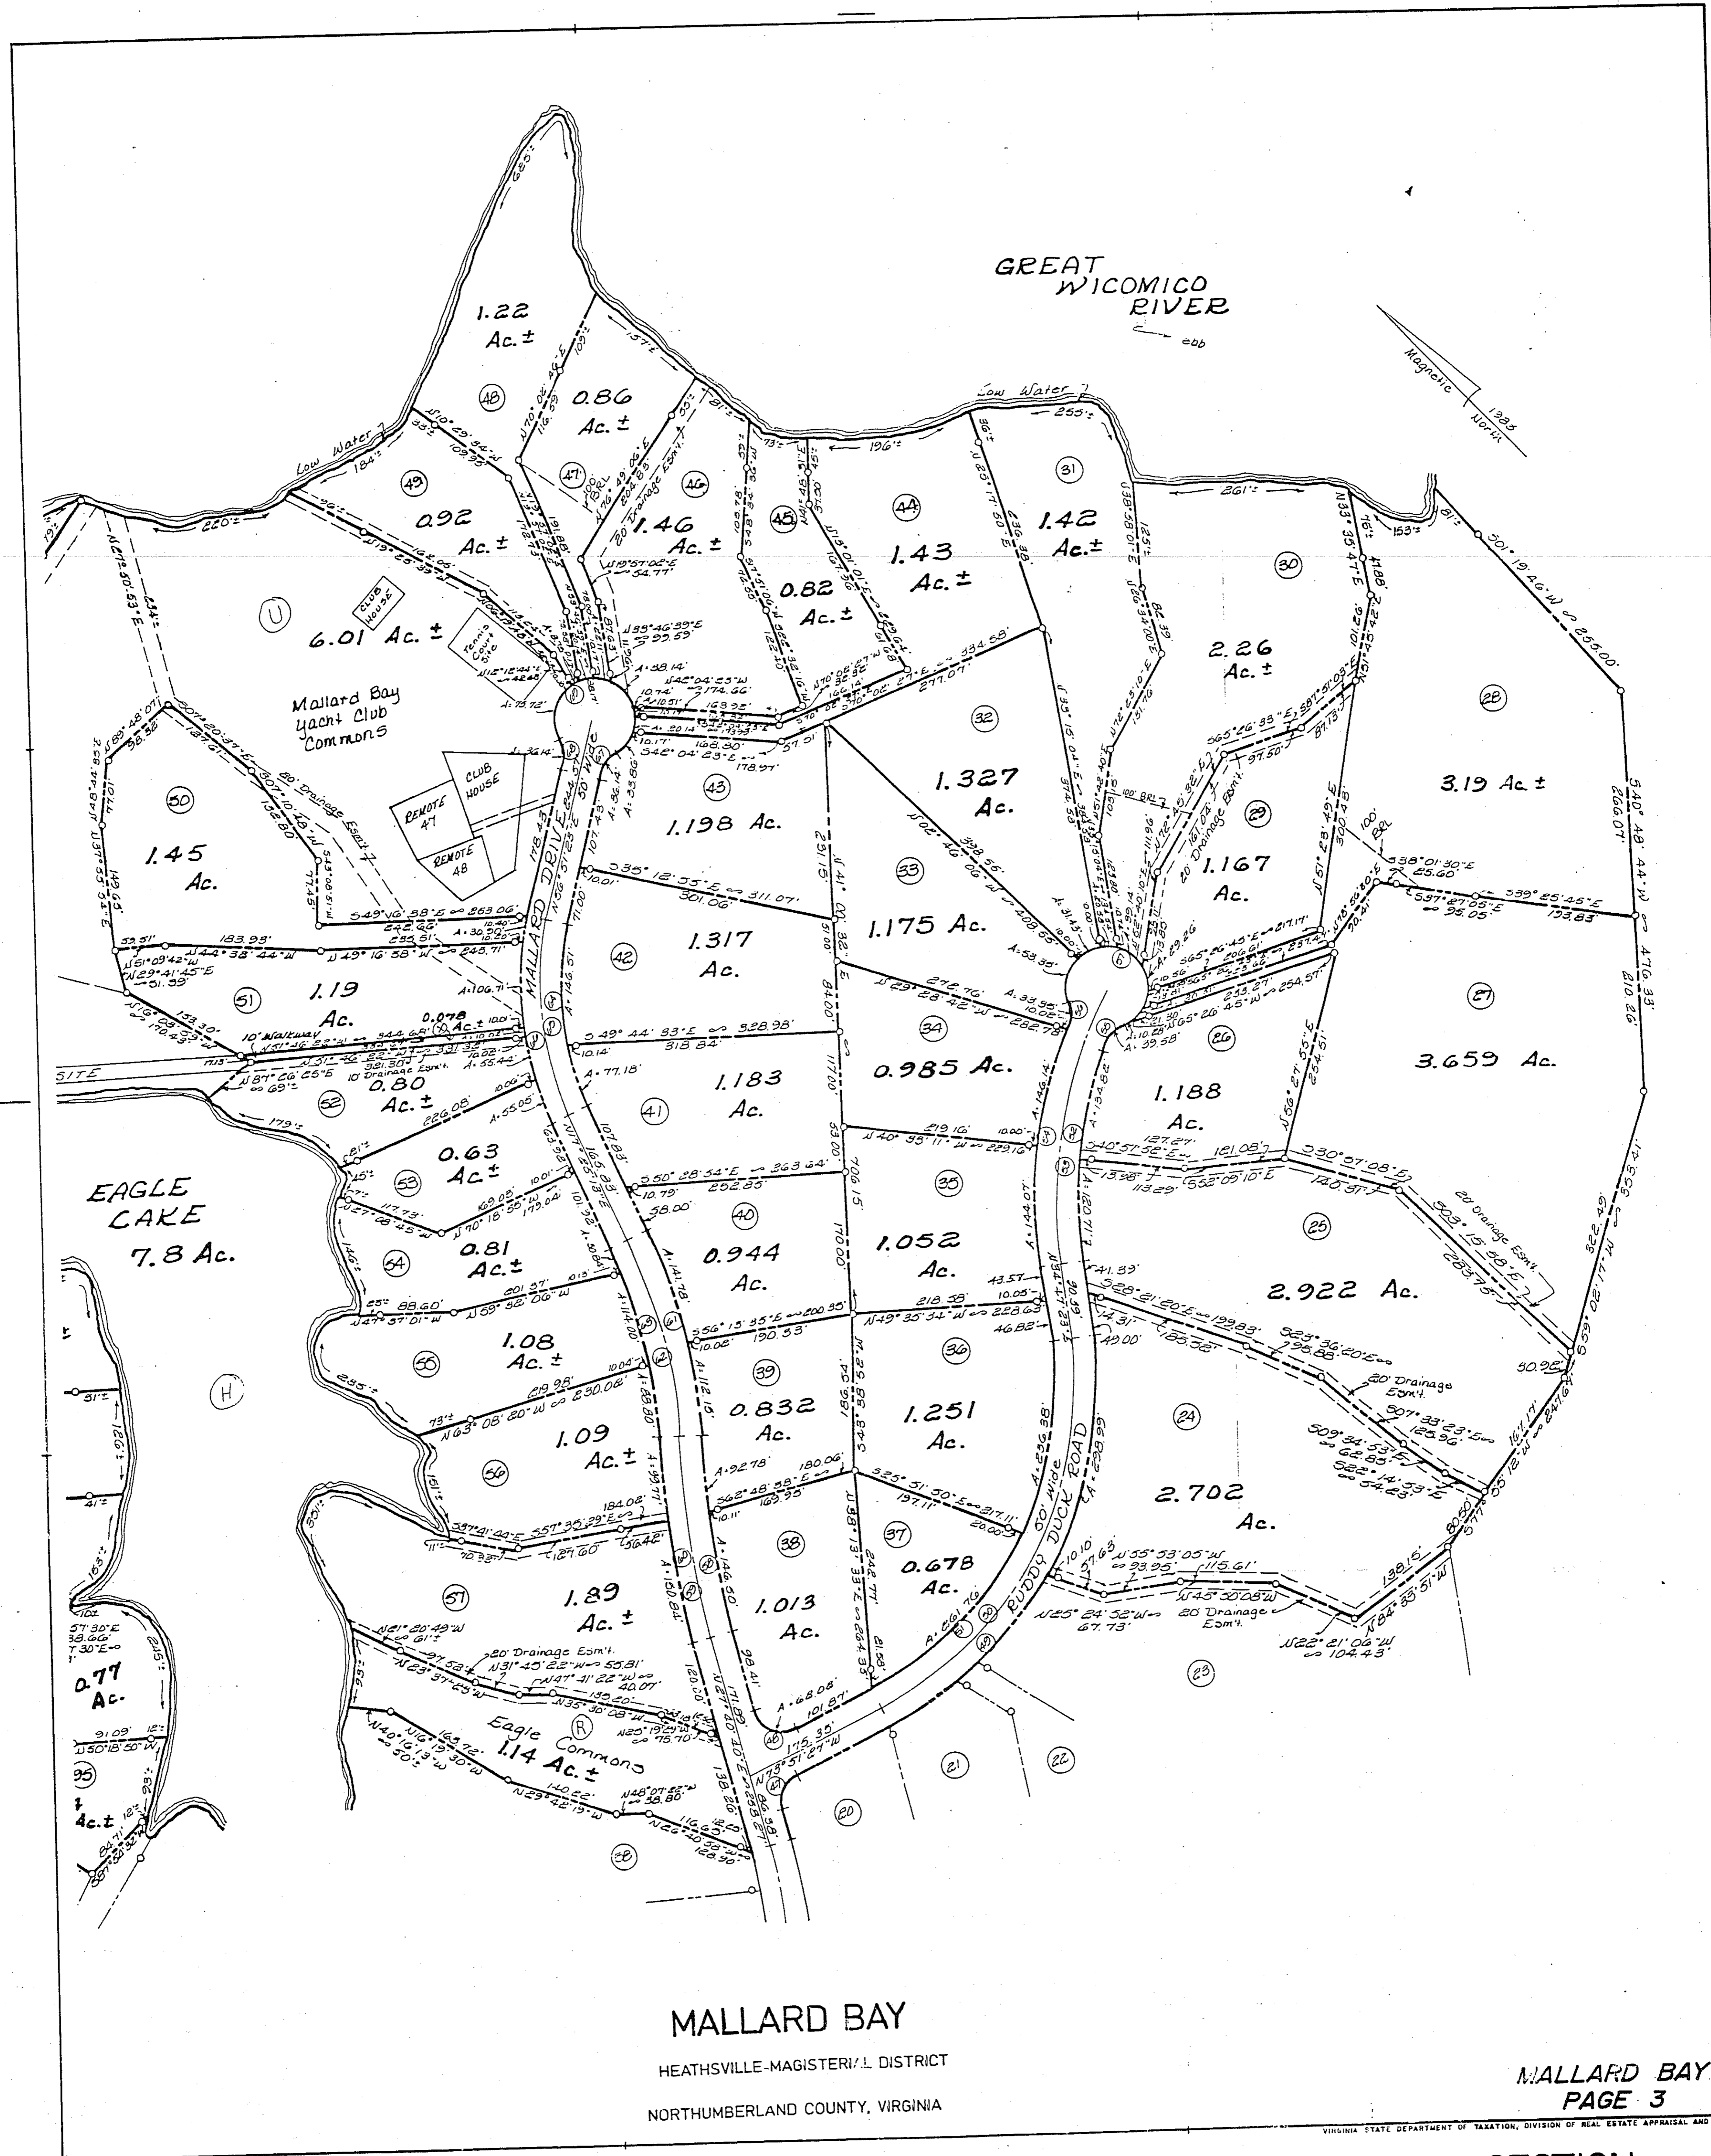

NORTHUMBERLAND COUNTY

GREAT WICOMICO RIVER

Mallard Bay Yacht Club Commons

EAGLE LAKE
7.8 Ac.

MALLARD BAY
HEATHSVILLE-MAGISTERIAL DISTRICT
NORTHUMBERLAND COUNTY, VIRGINIA

MALLARD BAY
PAGE 3

DISTRICT

SECTION 34B
INSERT