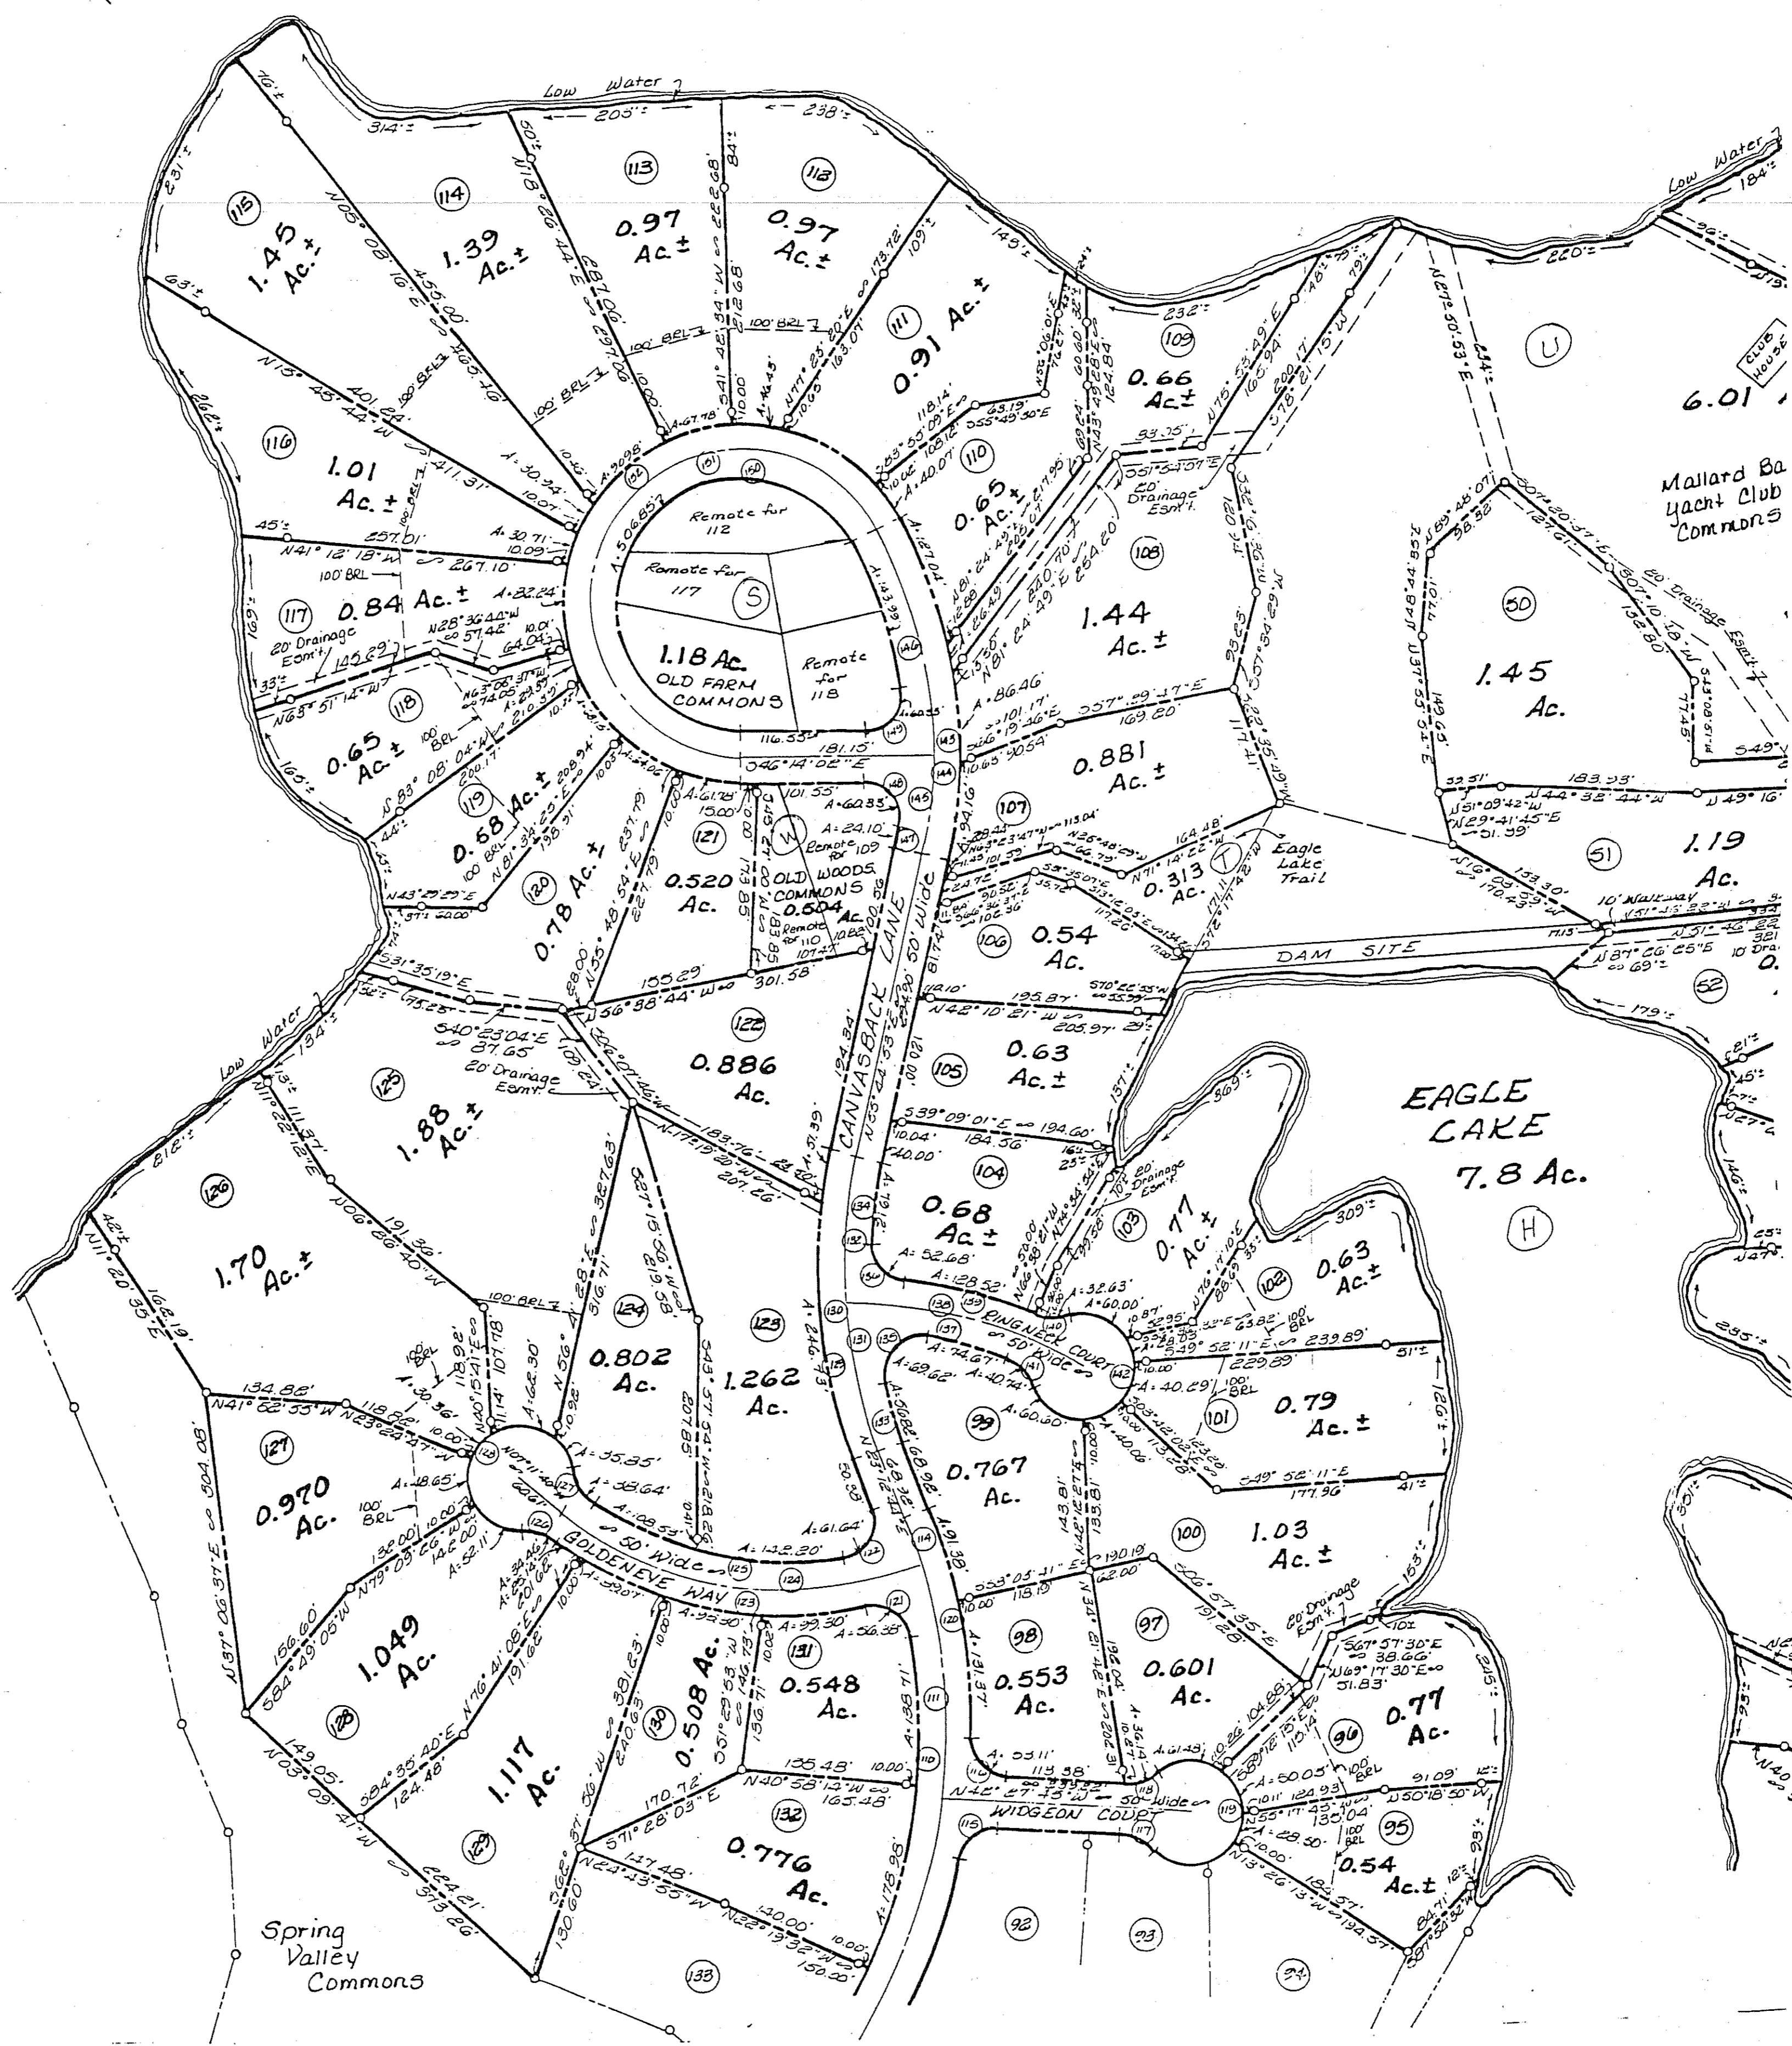

NORTHUMBERLAND COUNTY

MALLARD BAY

HEATHSVILLE MAGISTERIAL DISTRICT

NORTHUMBERLAND COUNTY, VIRGINIA

MALLARD BAY
PAGE 4

DISTRICT

SECTION 34B
INSERT

REVISED: