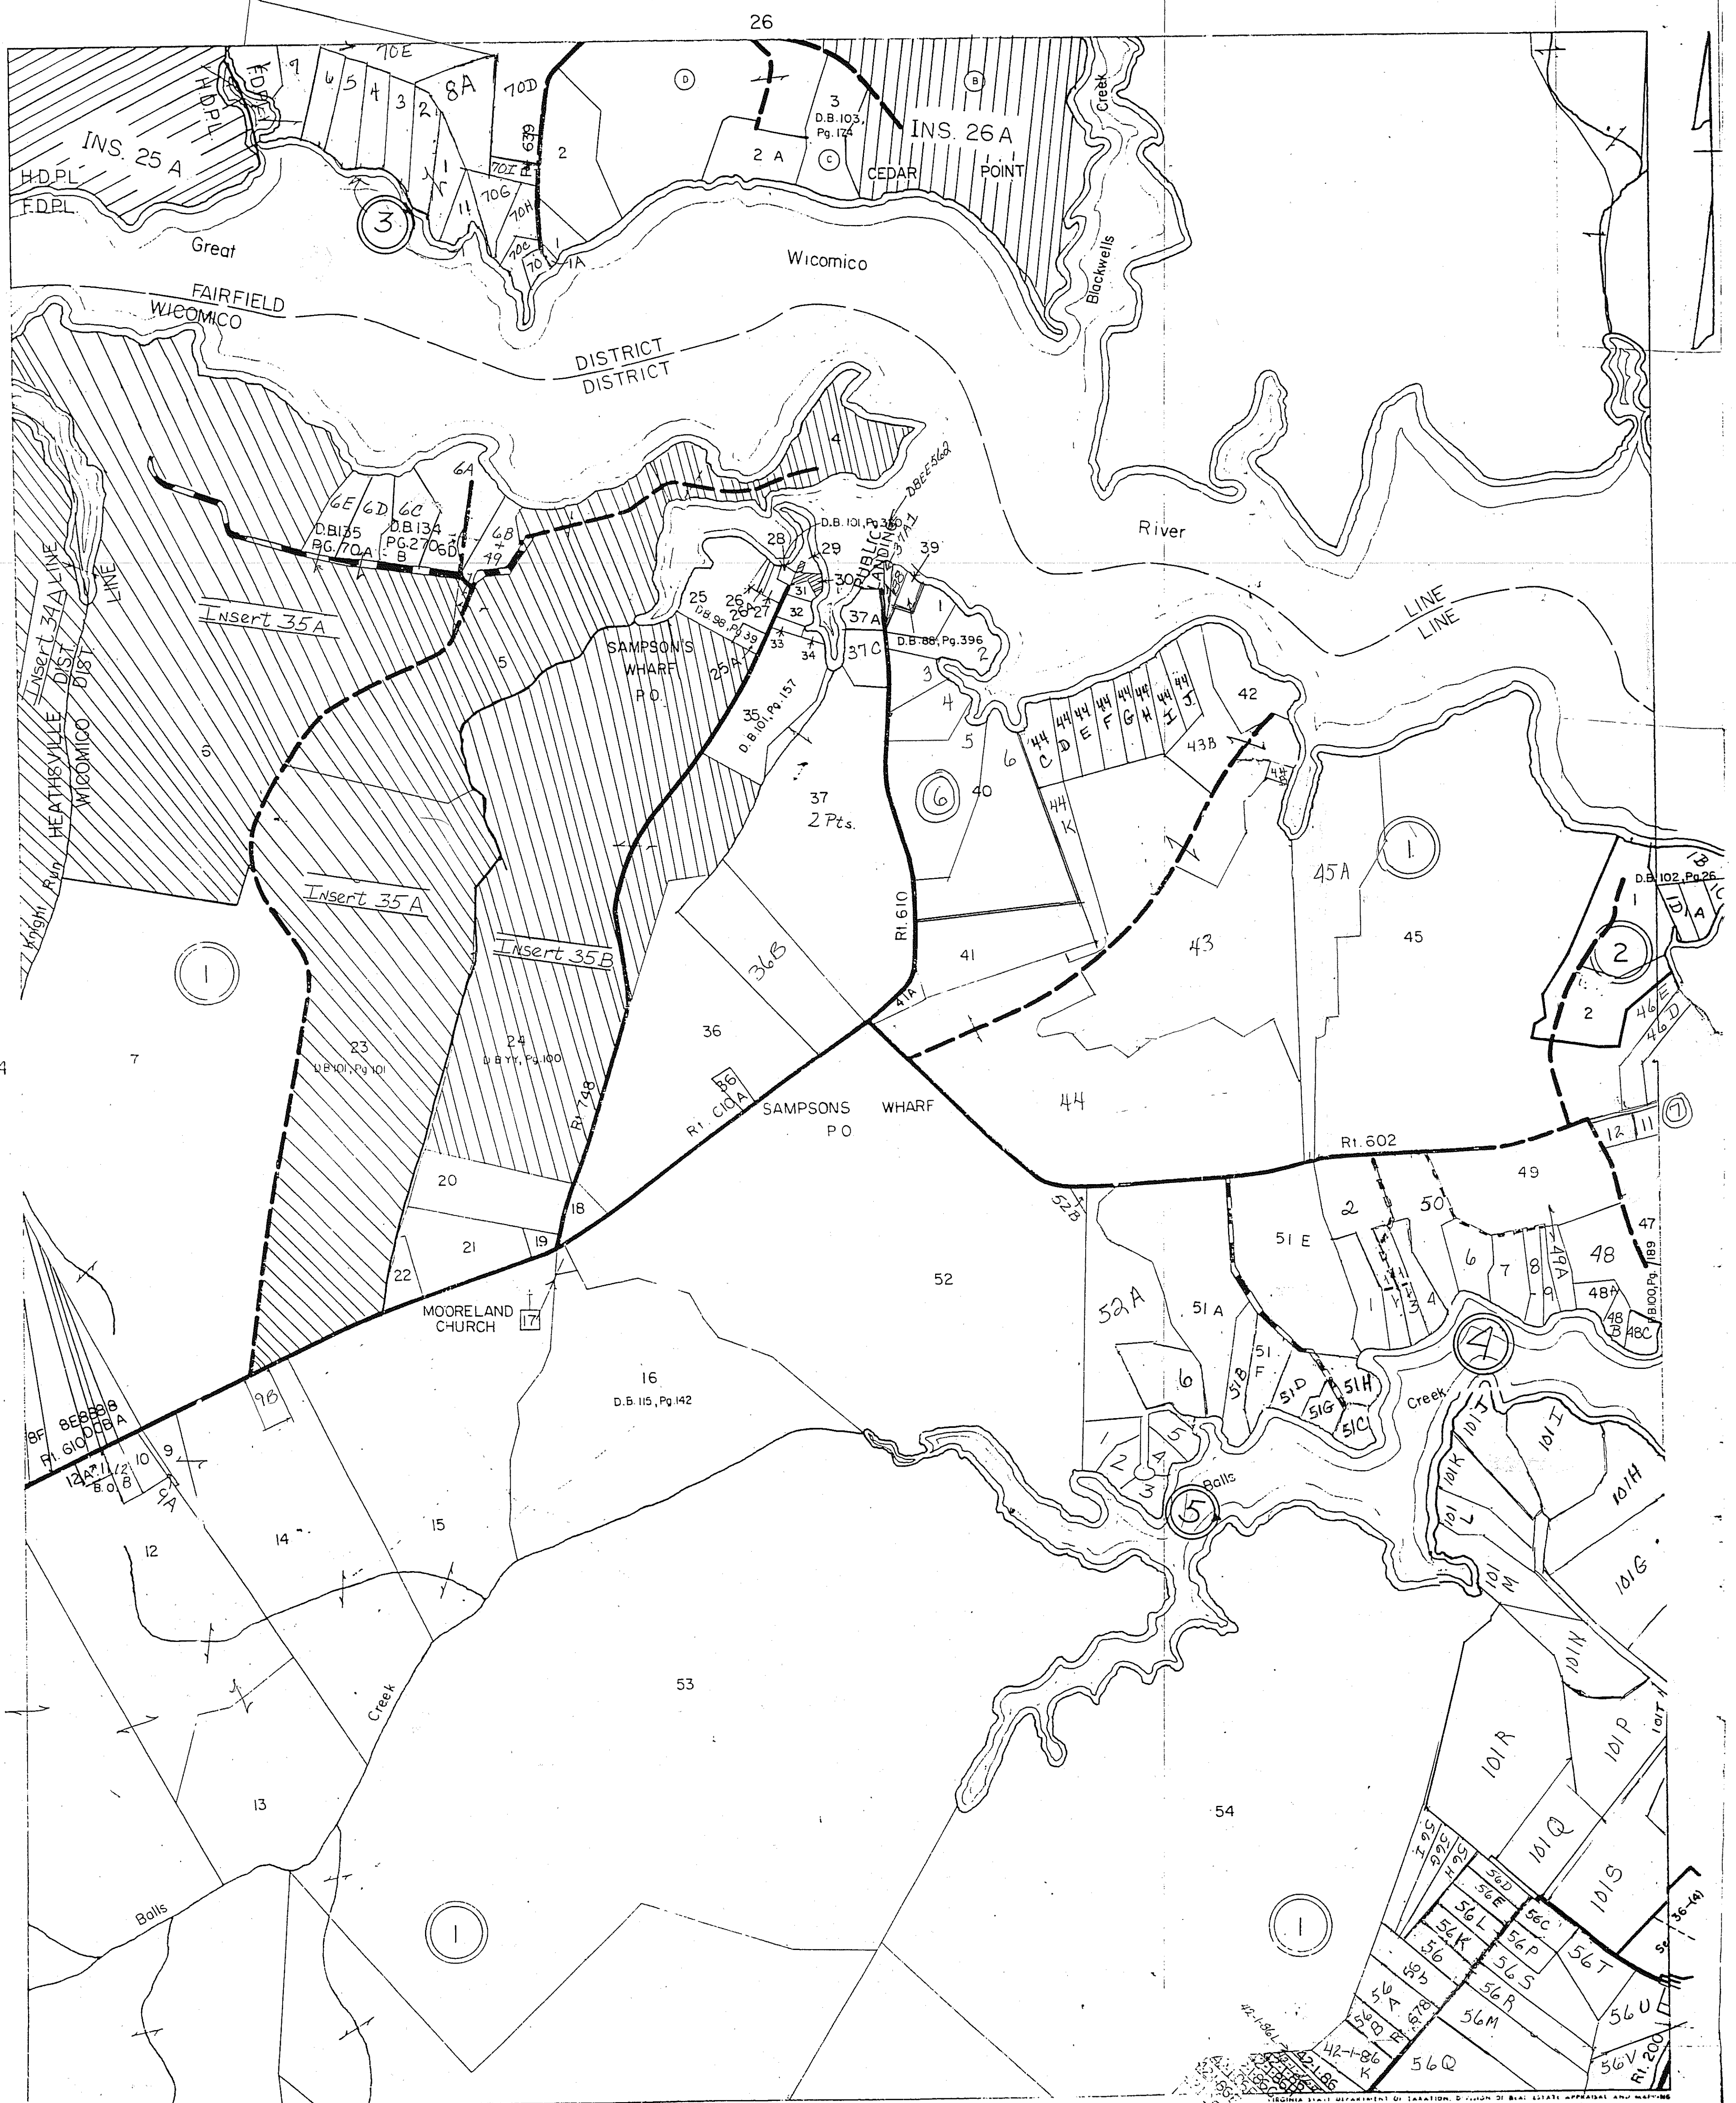

NORTHUMBERLAND COUNTY

SCALE IN FEET
0 600 1200 1800 2400

HEATHSVILLE
FAIRFIELD
WICOMICO DISTRICT

SECTION 35
INSERT