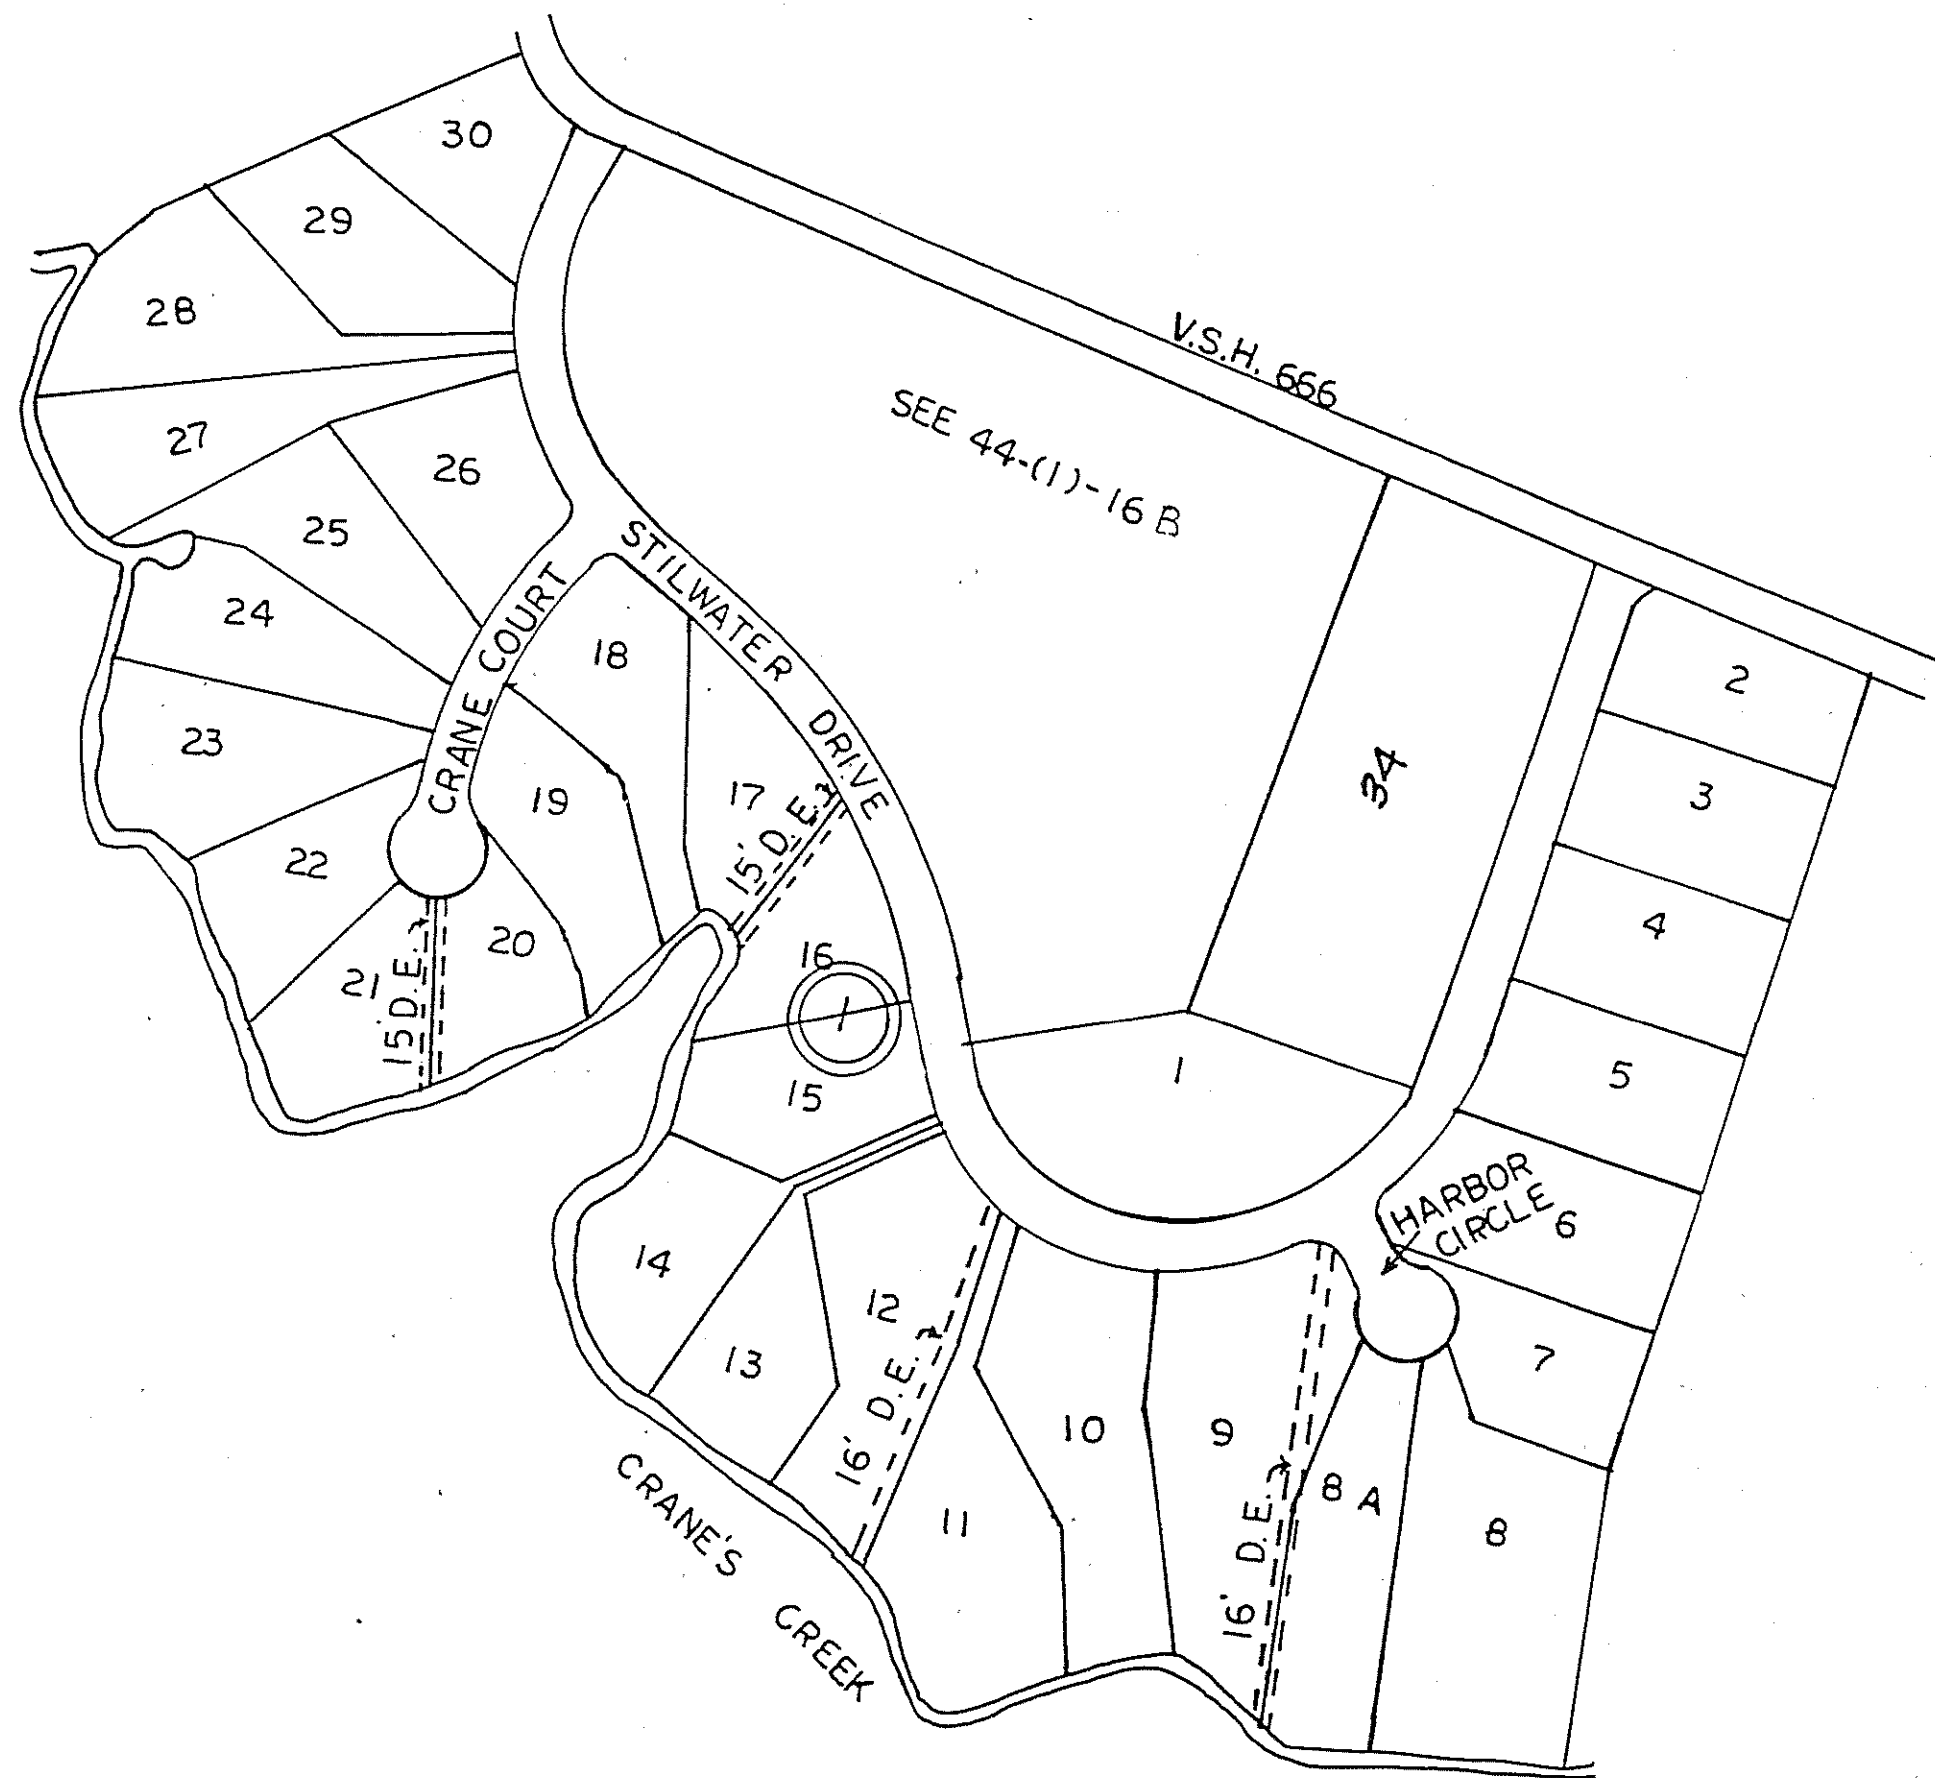

NORTHUMBERLAND COUNTY

STILWATER D.B. 201 PG. 768

WICOMICO DISTRICT

SECTION 44 C
INSERT