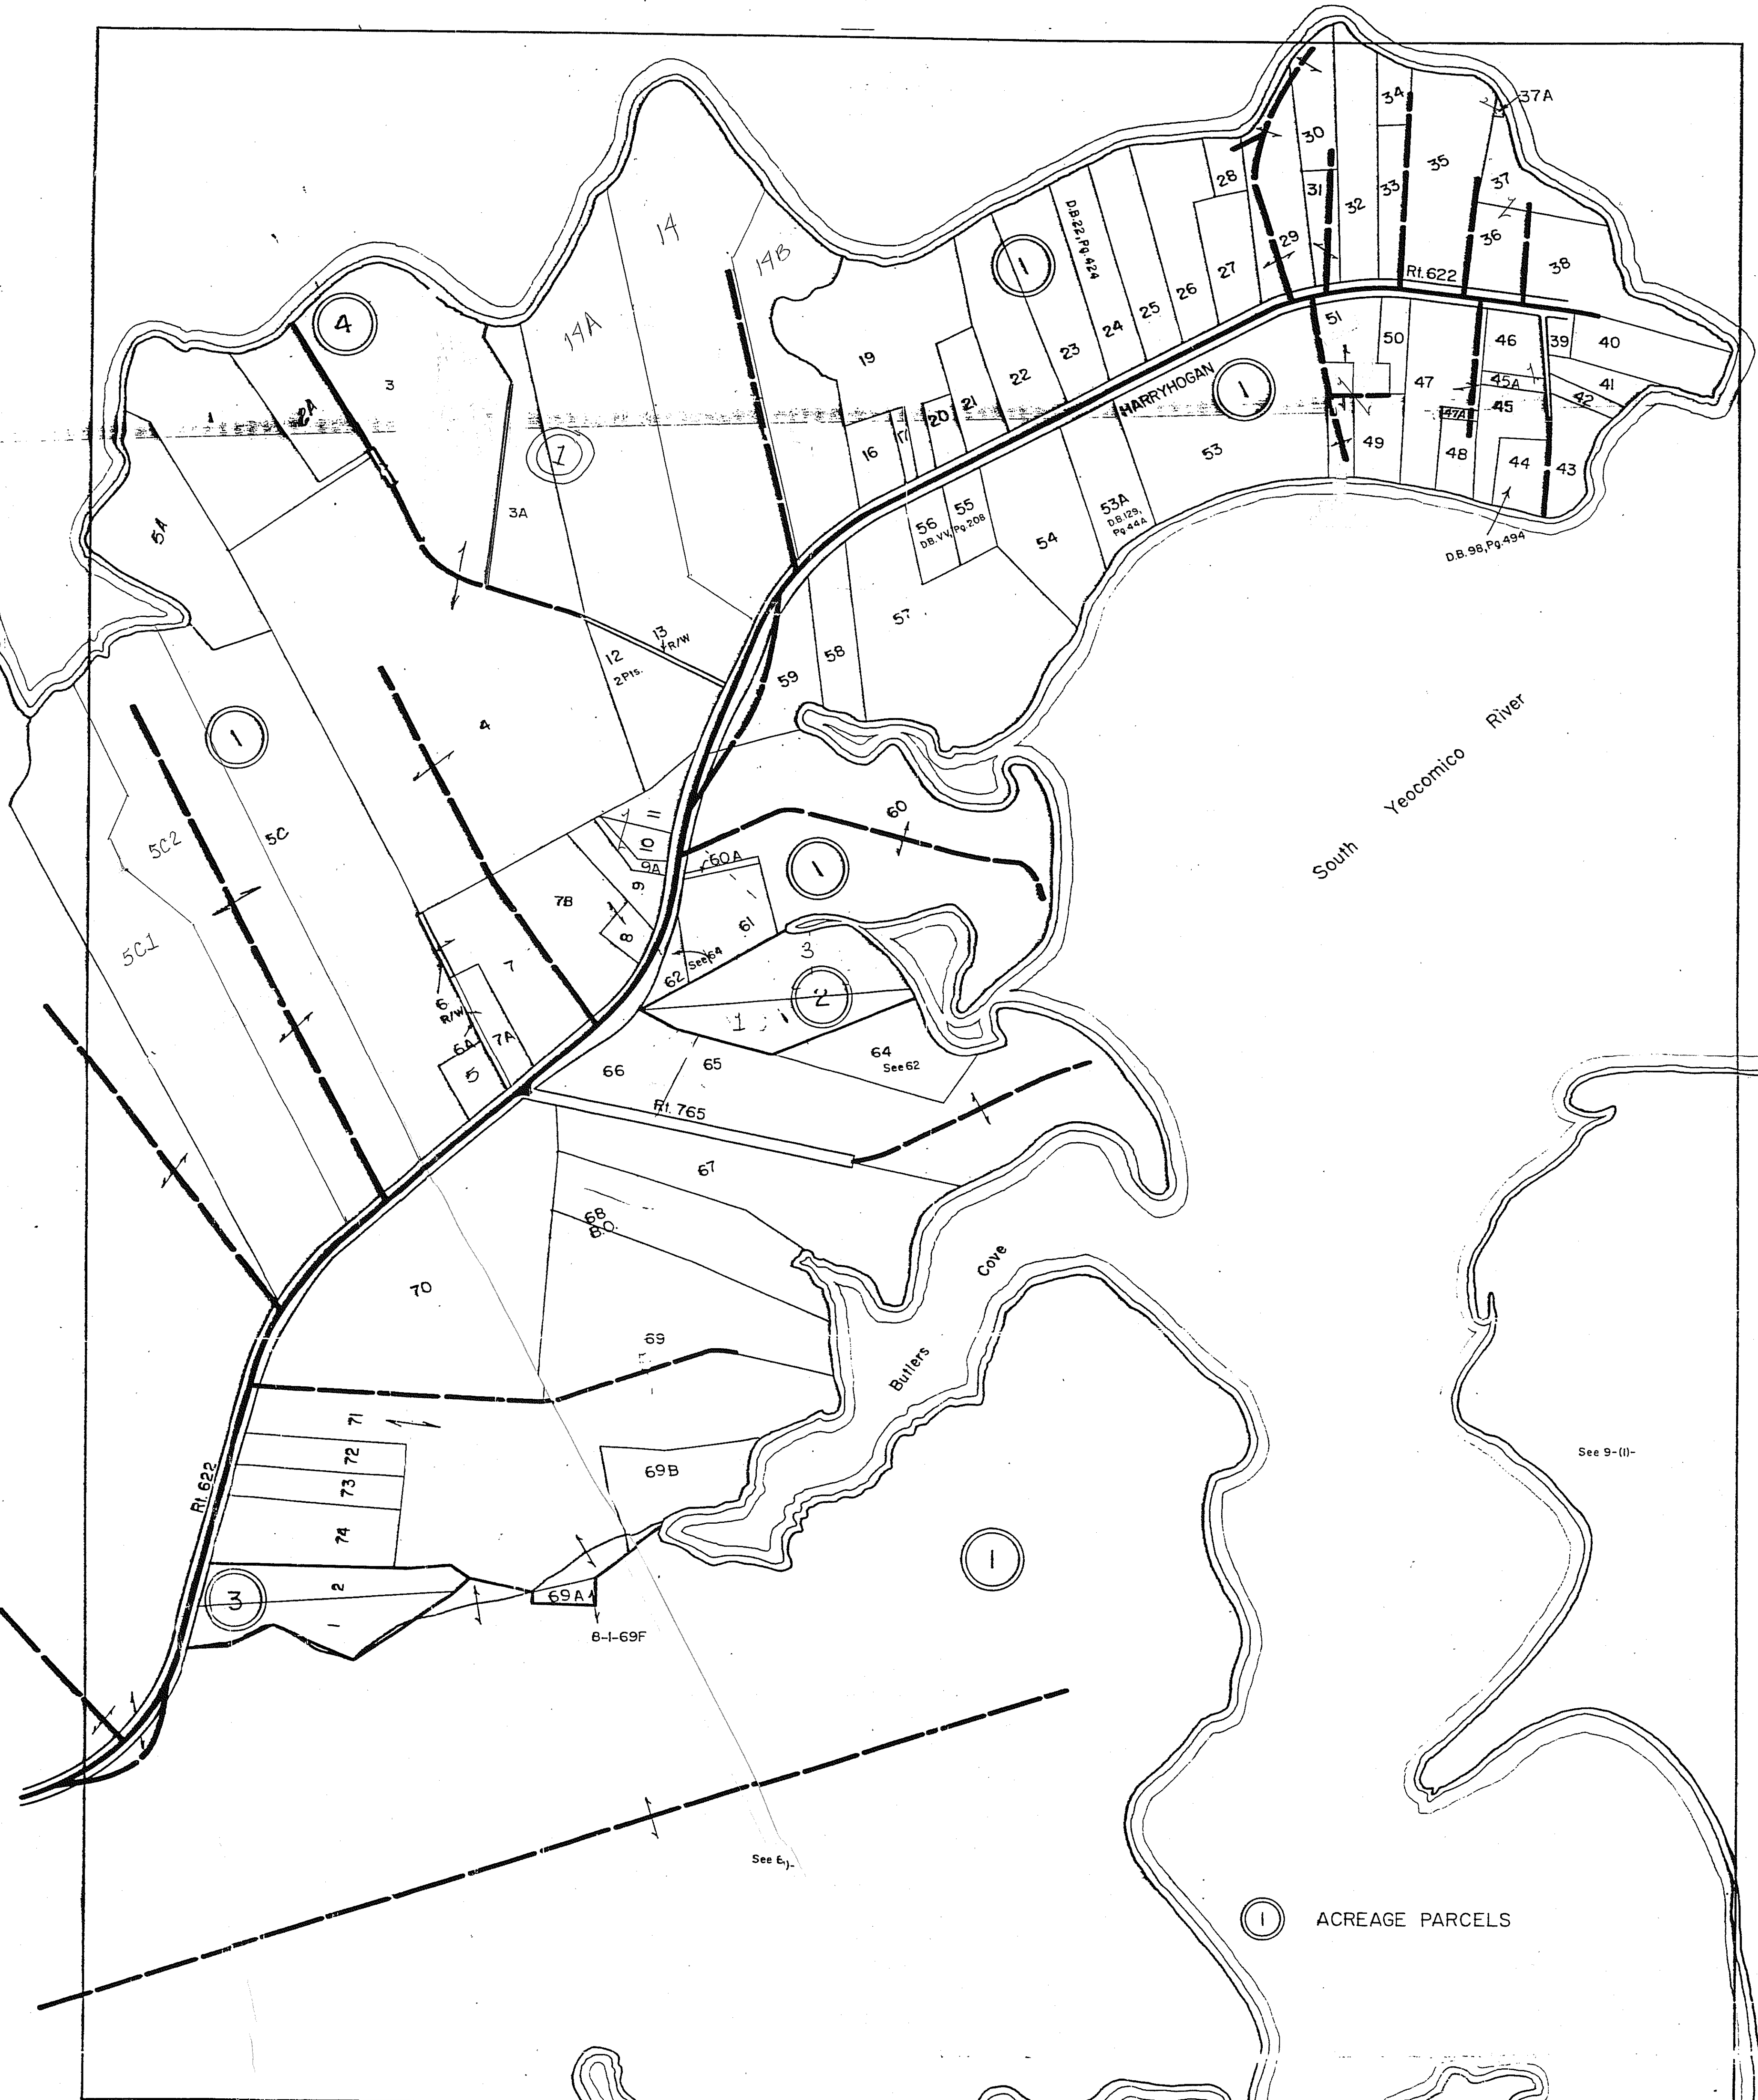

NORTHUMBERLAND COUNTY

① ACREAGE PARCELS

SCALE IN FEET
0 200 400 600 800

LOTTSBURG DISTRICT

SECTION
INSERT 2A