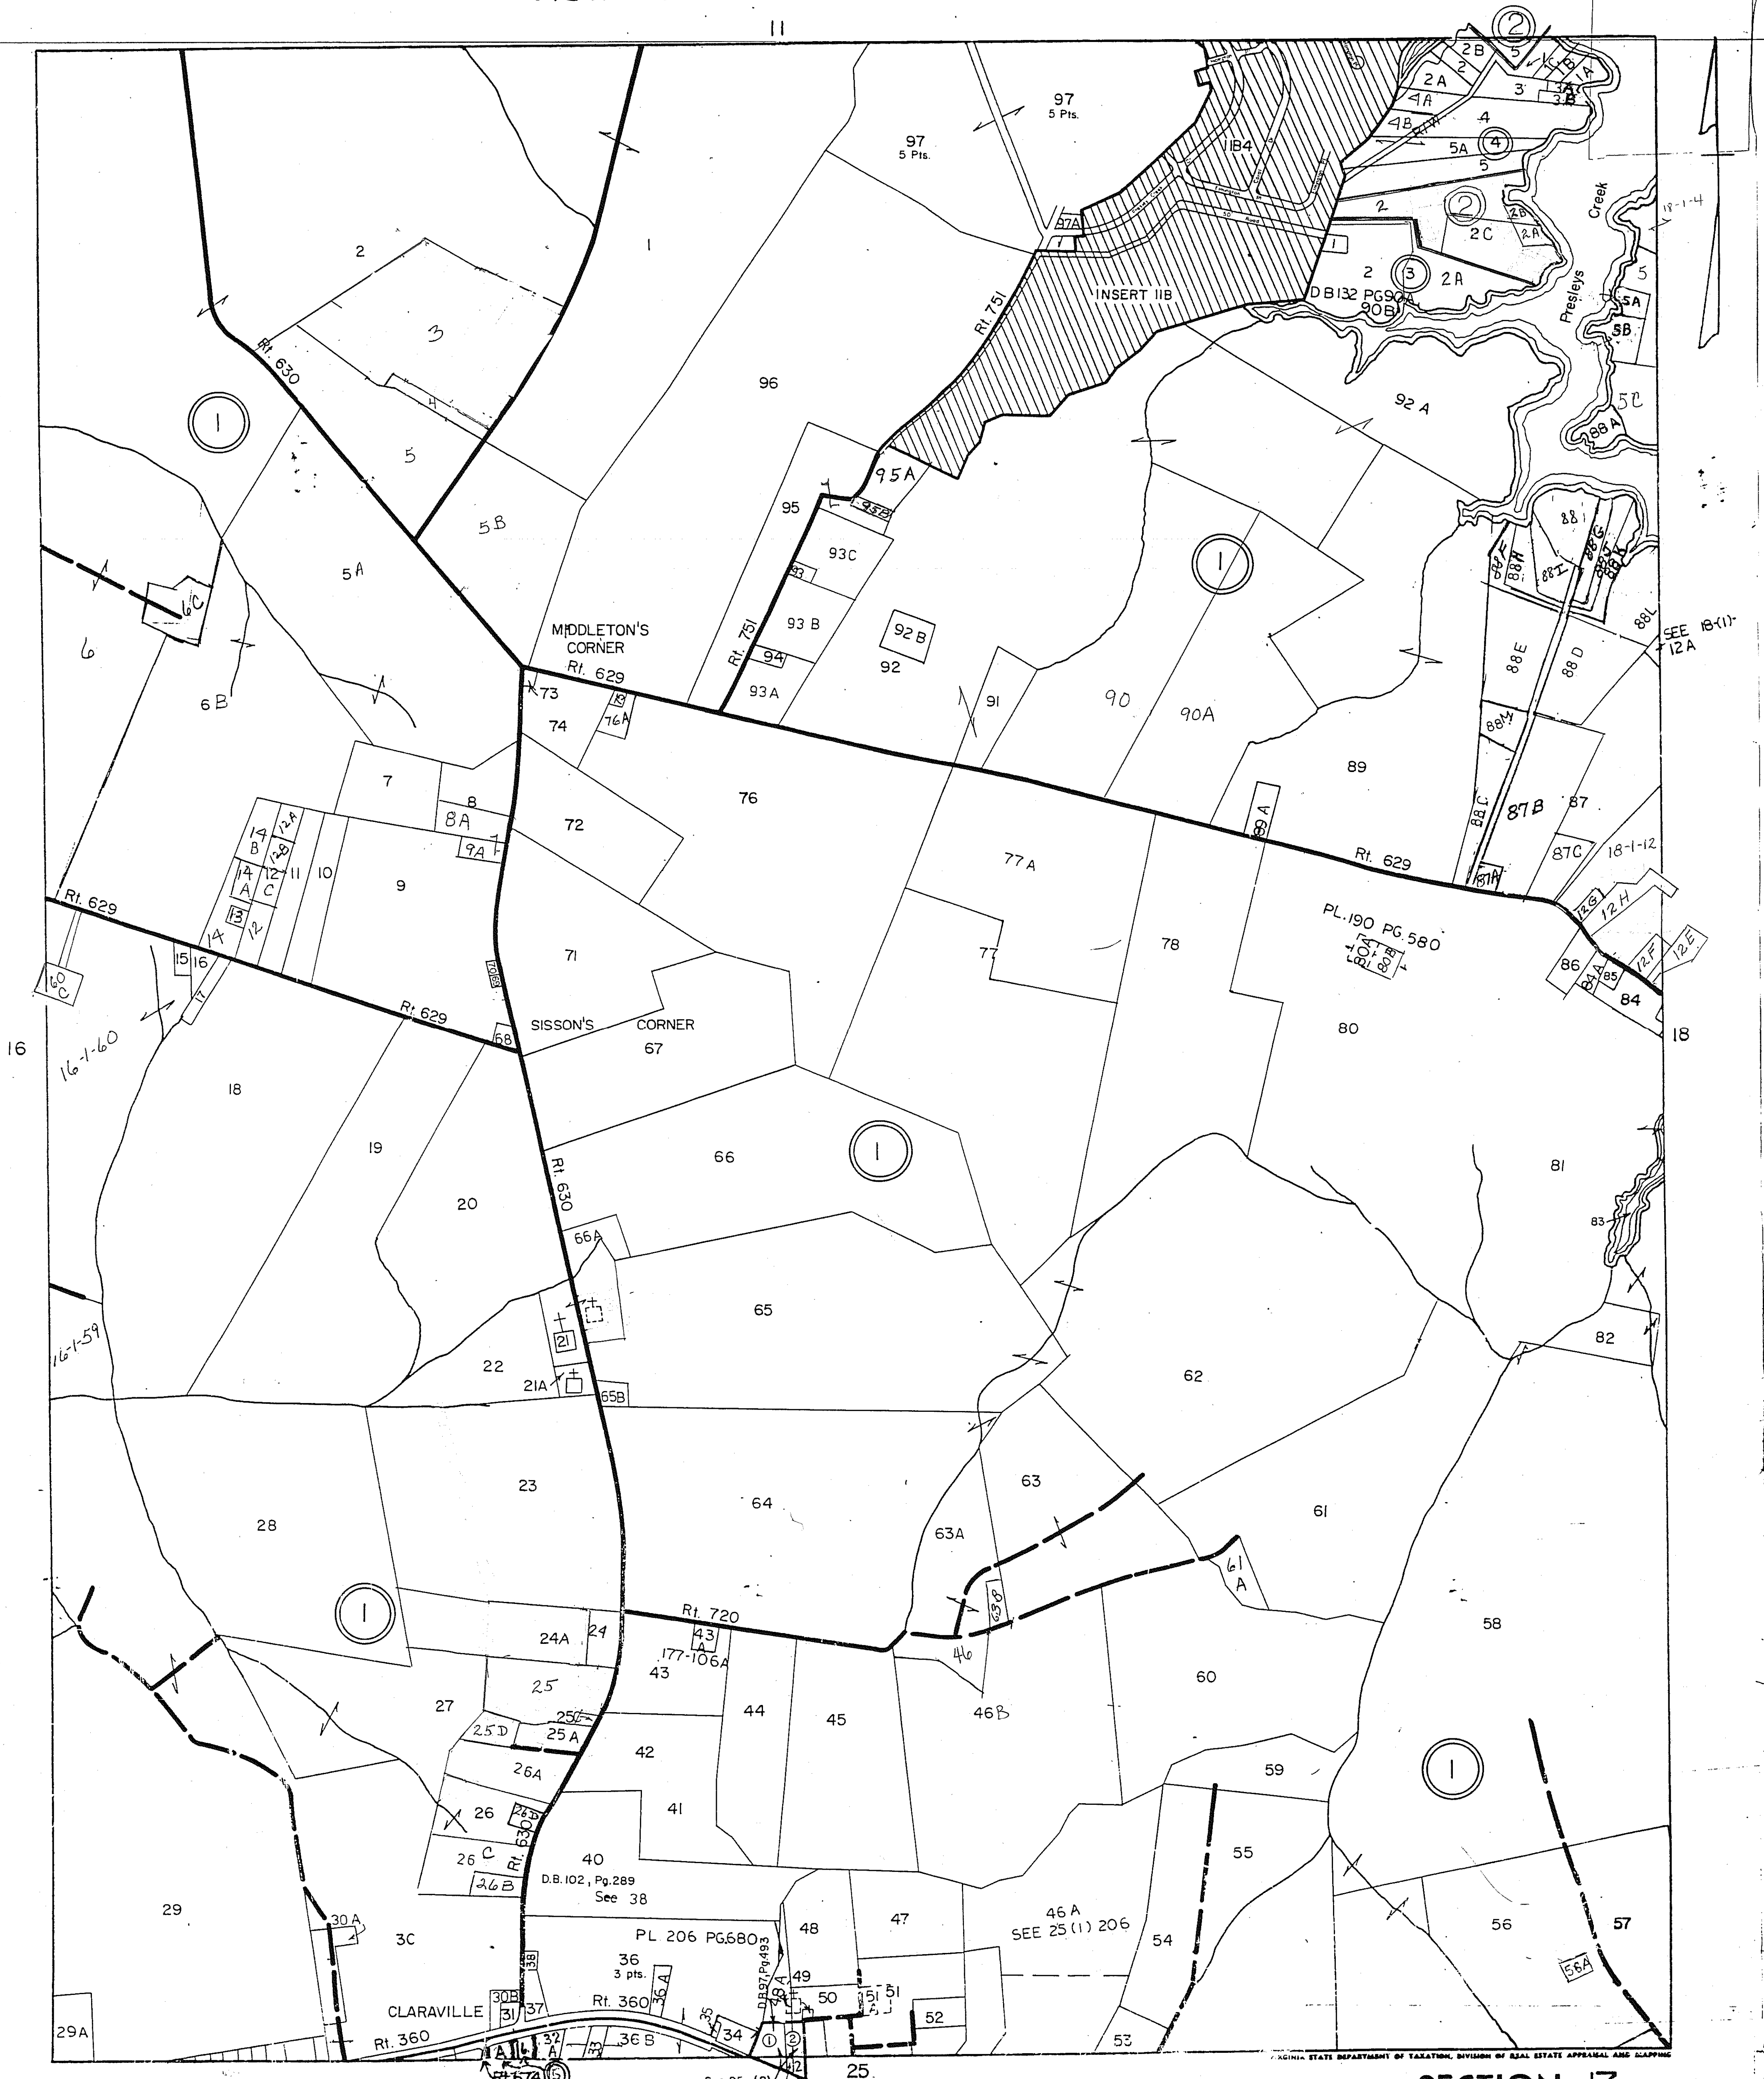

NORTHUMBERLAND COUNTY

HEATHSVILLE DISTRICT

SECTION 17
INSERT

REVISED: