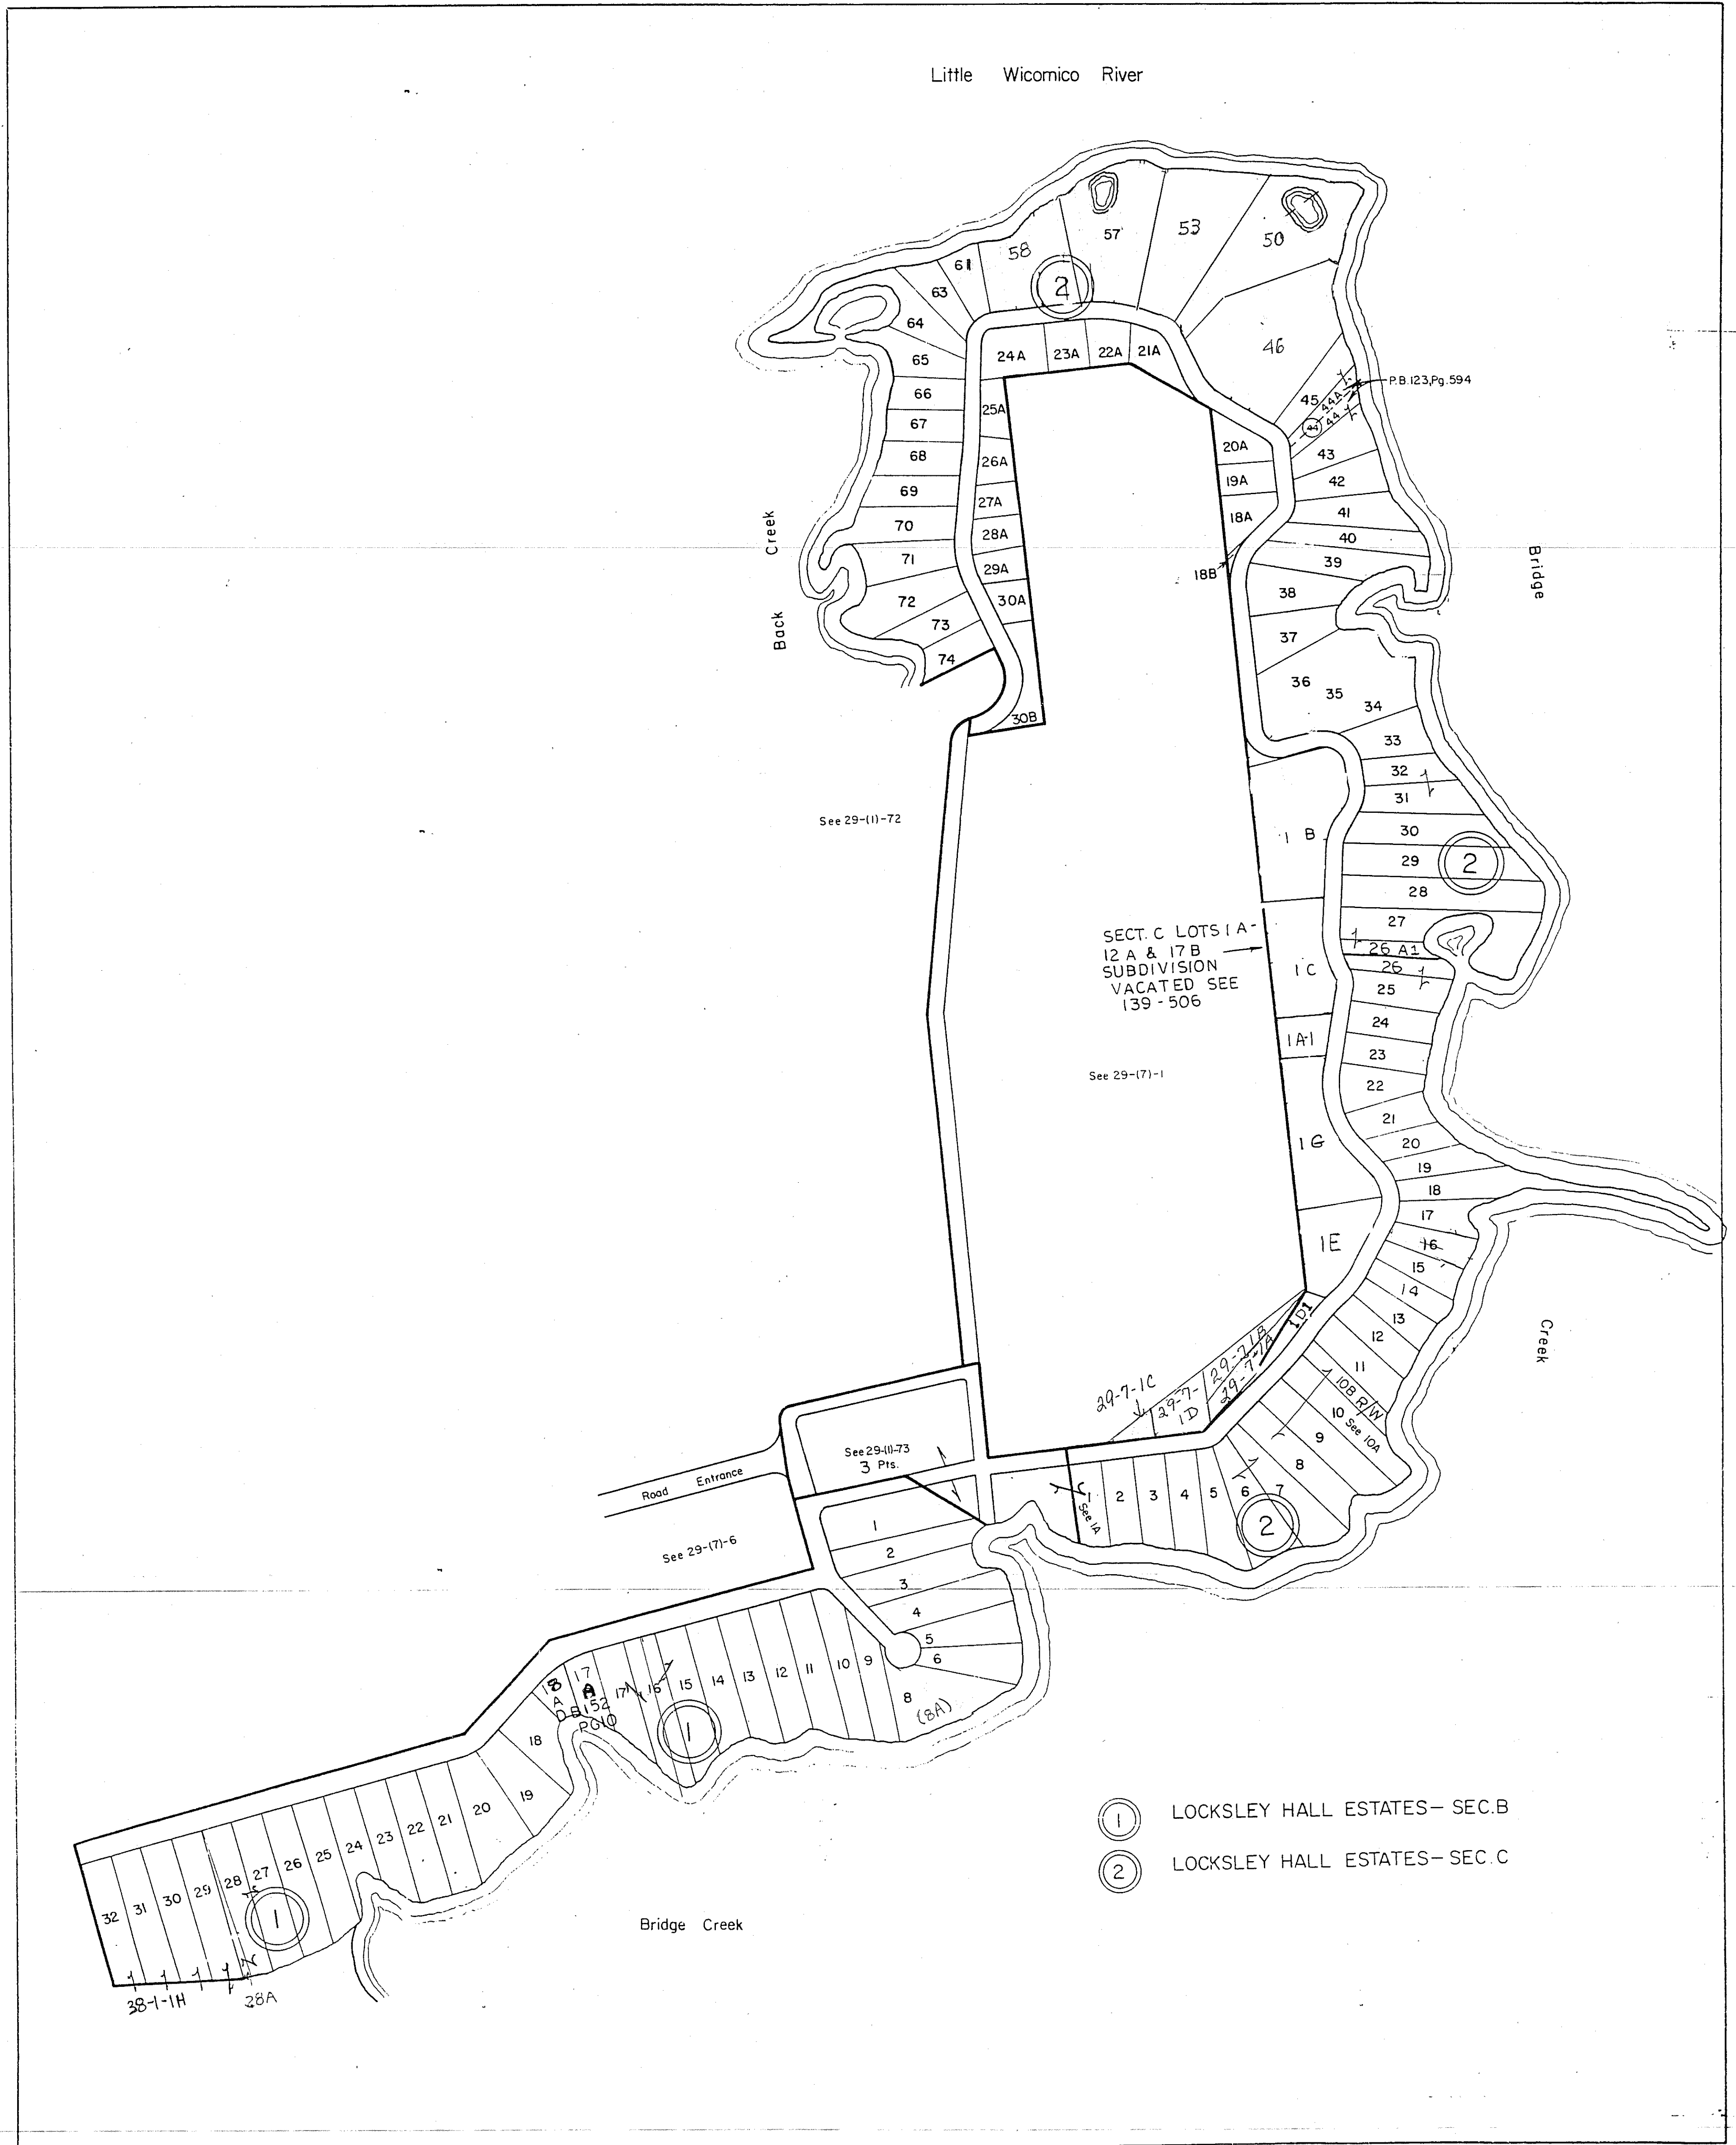

NORTHUMBERLAND COUNTY

- (1) LOCKSLEY HALL ESTATES- SEC. B
- (2) LOCKSLEY HALL ESTATES- SEC. C

SCALE IN FEET
0 200 400 600 800

FAIRFIELD DISTRICT

SECTION
INSERT 29B

REVISED:

VIRGINIA STATE DEPARTMENT OF TAXATION, DIVISION OF REAL ESTATE APPRAISAL AND MAPPING