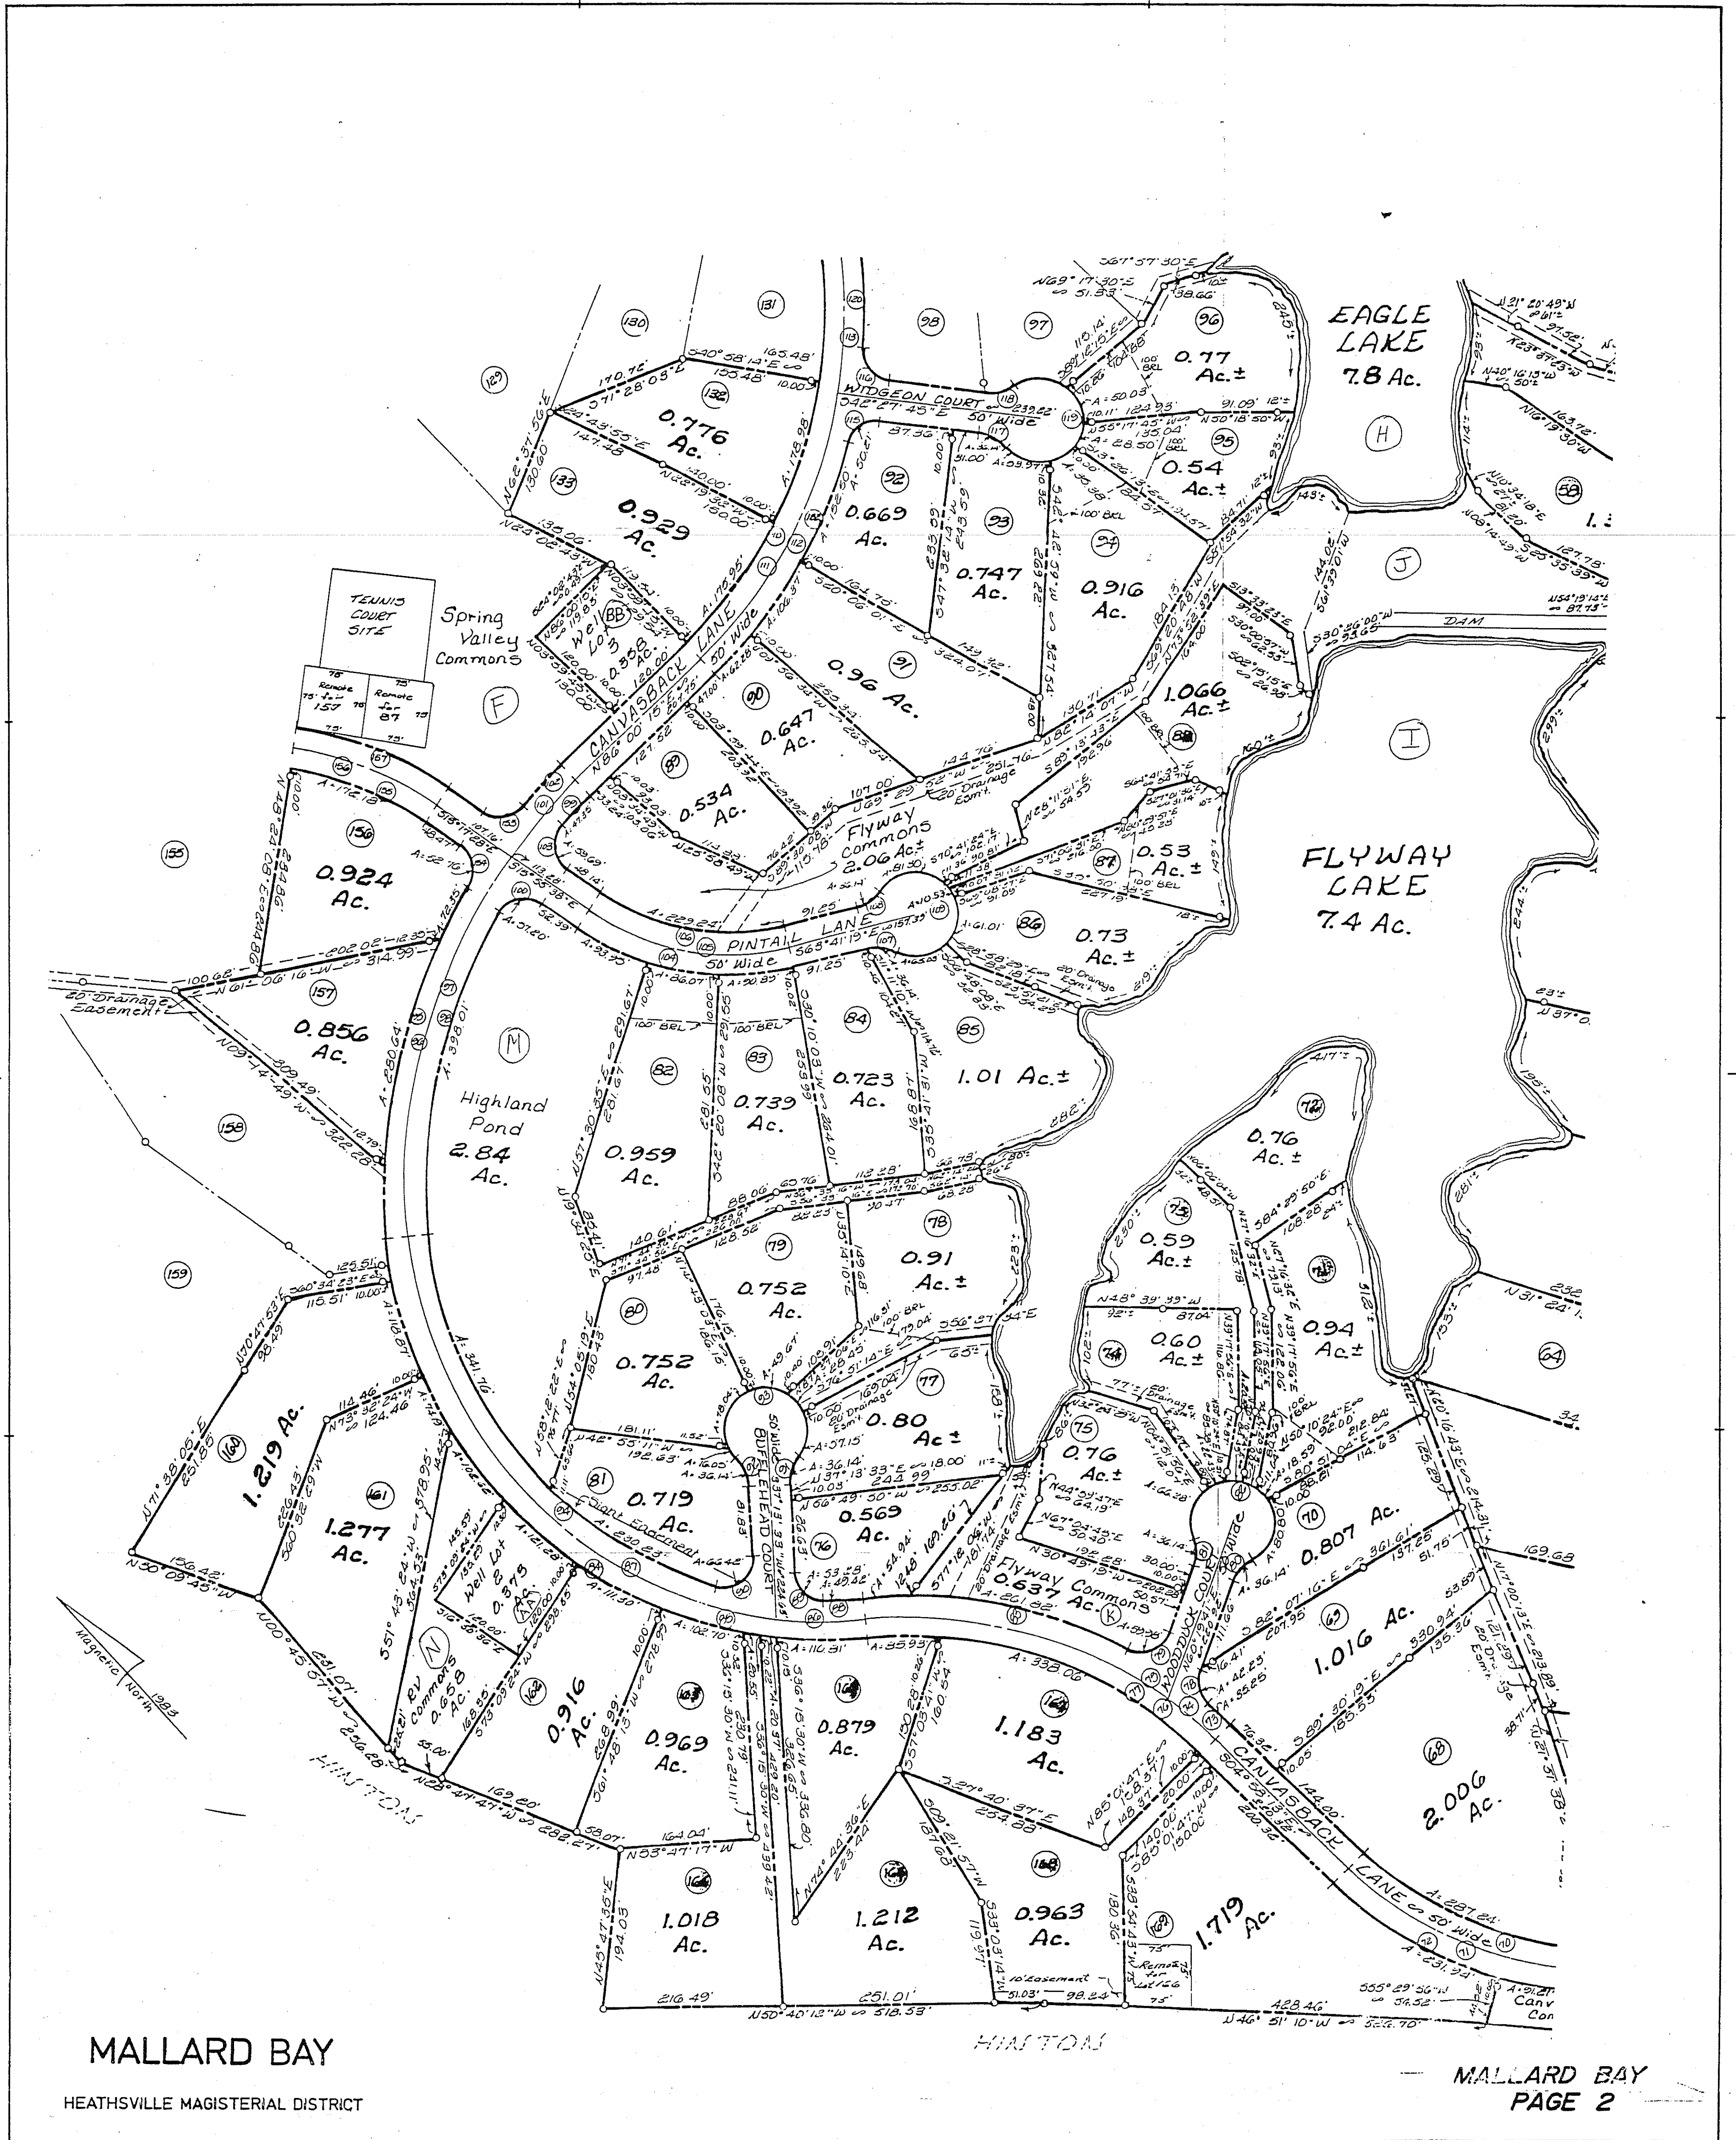

NORTHUMBERLAND COUNTY

MALLARD BAY

HEATHSVILLE MAGISTERIAL DISTRICT

NORTHUMBERLAND COUNTY, VIRGINIA

MALLARD BAY
PAGE 2

DISTRICT

SECTION 34B
INSERT

REVISED: