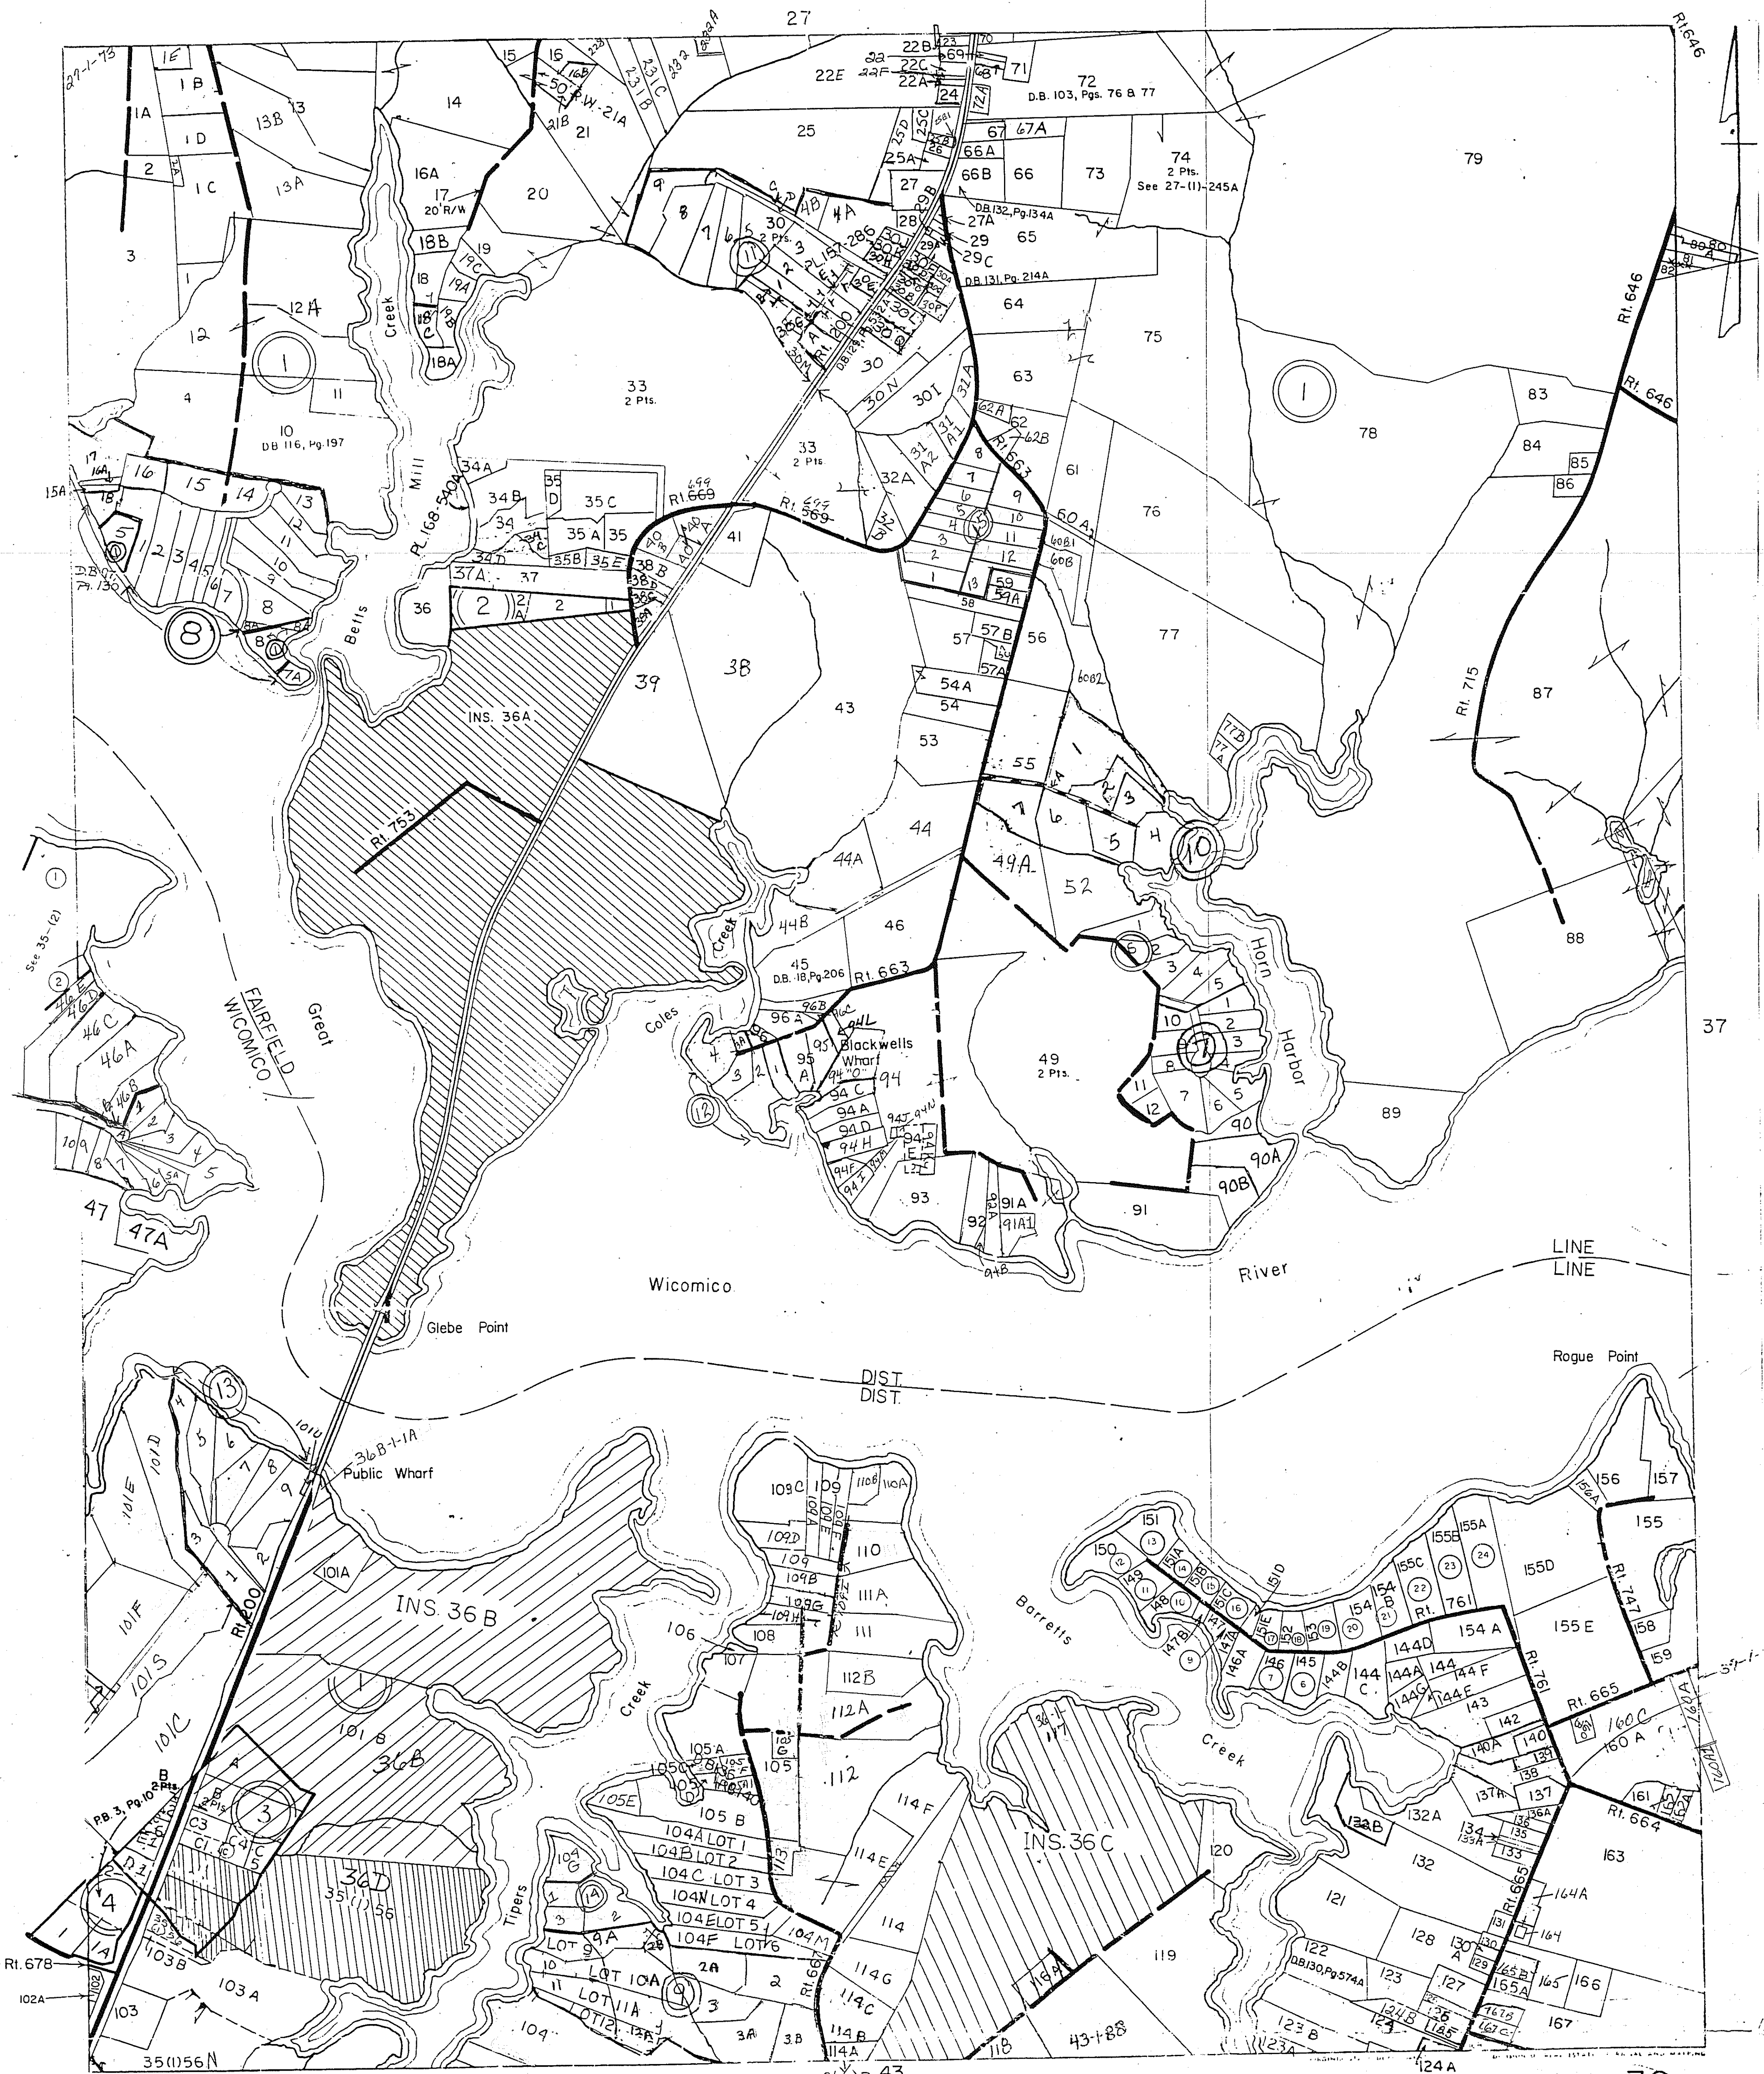

NORTHUMBERLAND COUNTY

SCALE IN FEET
0 600 1200 1800 2400

FAIRFIELD WICOMICO DISTRICT

SECTION 36
INSERT