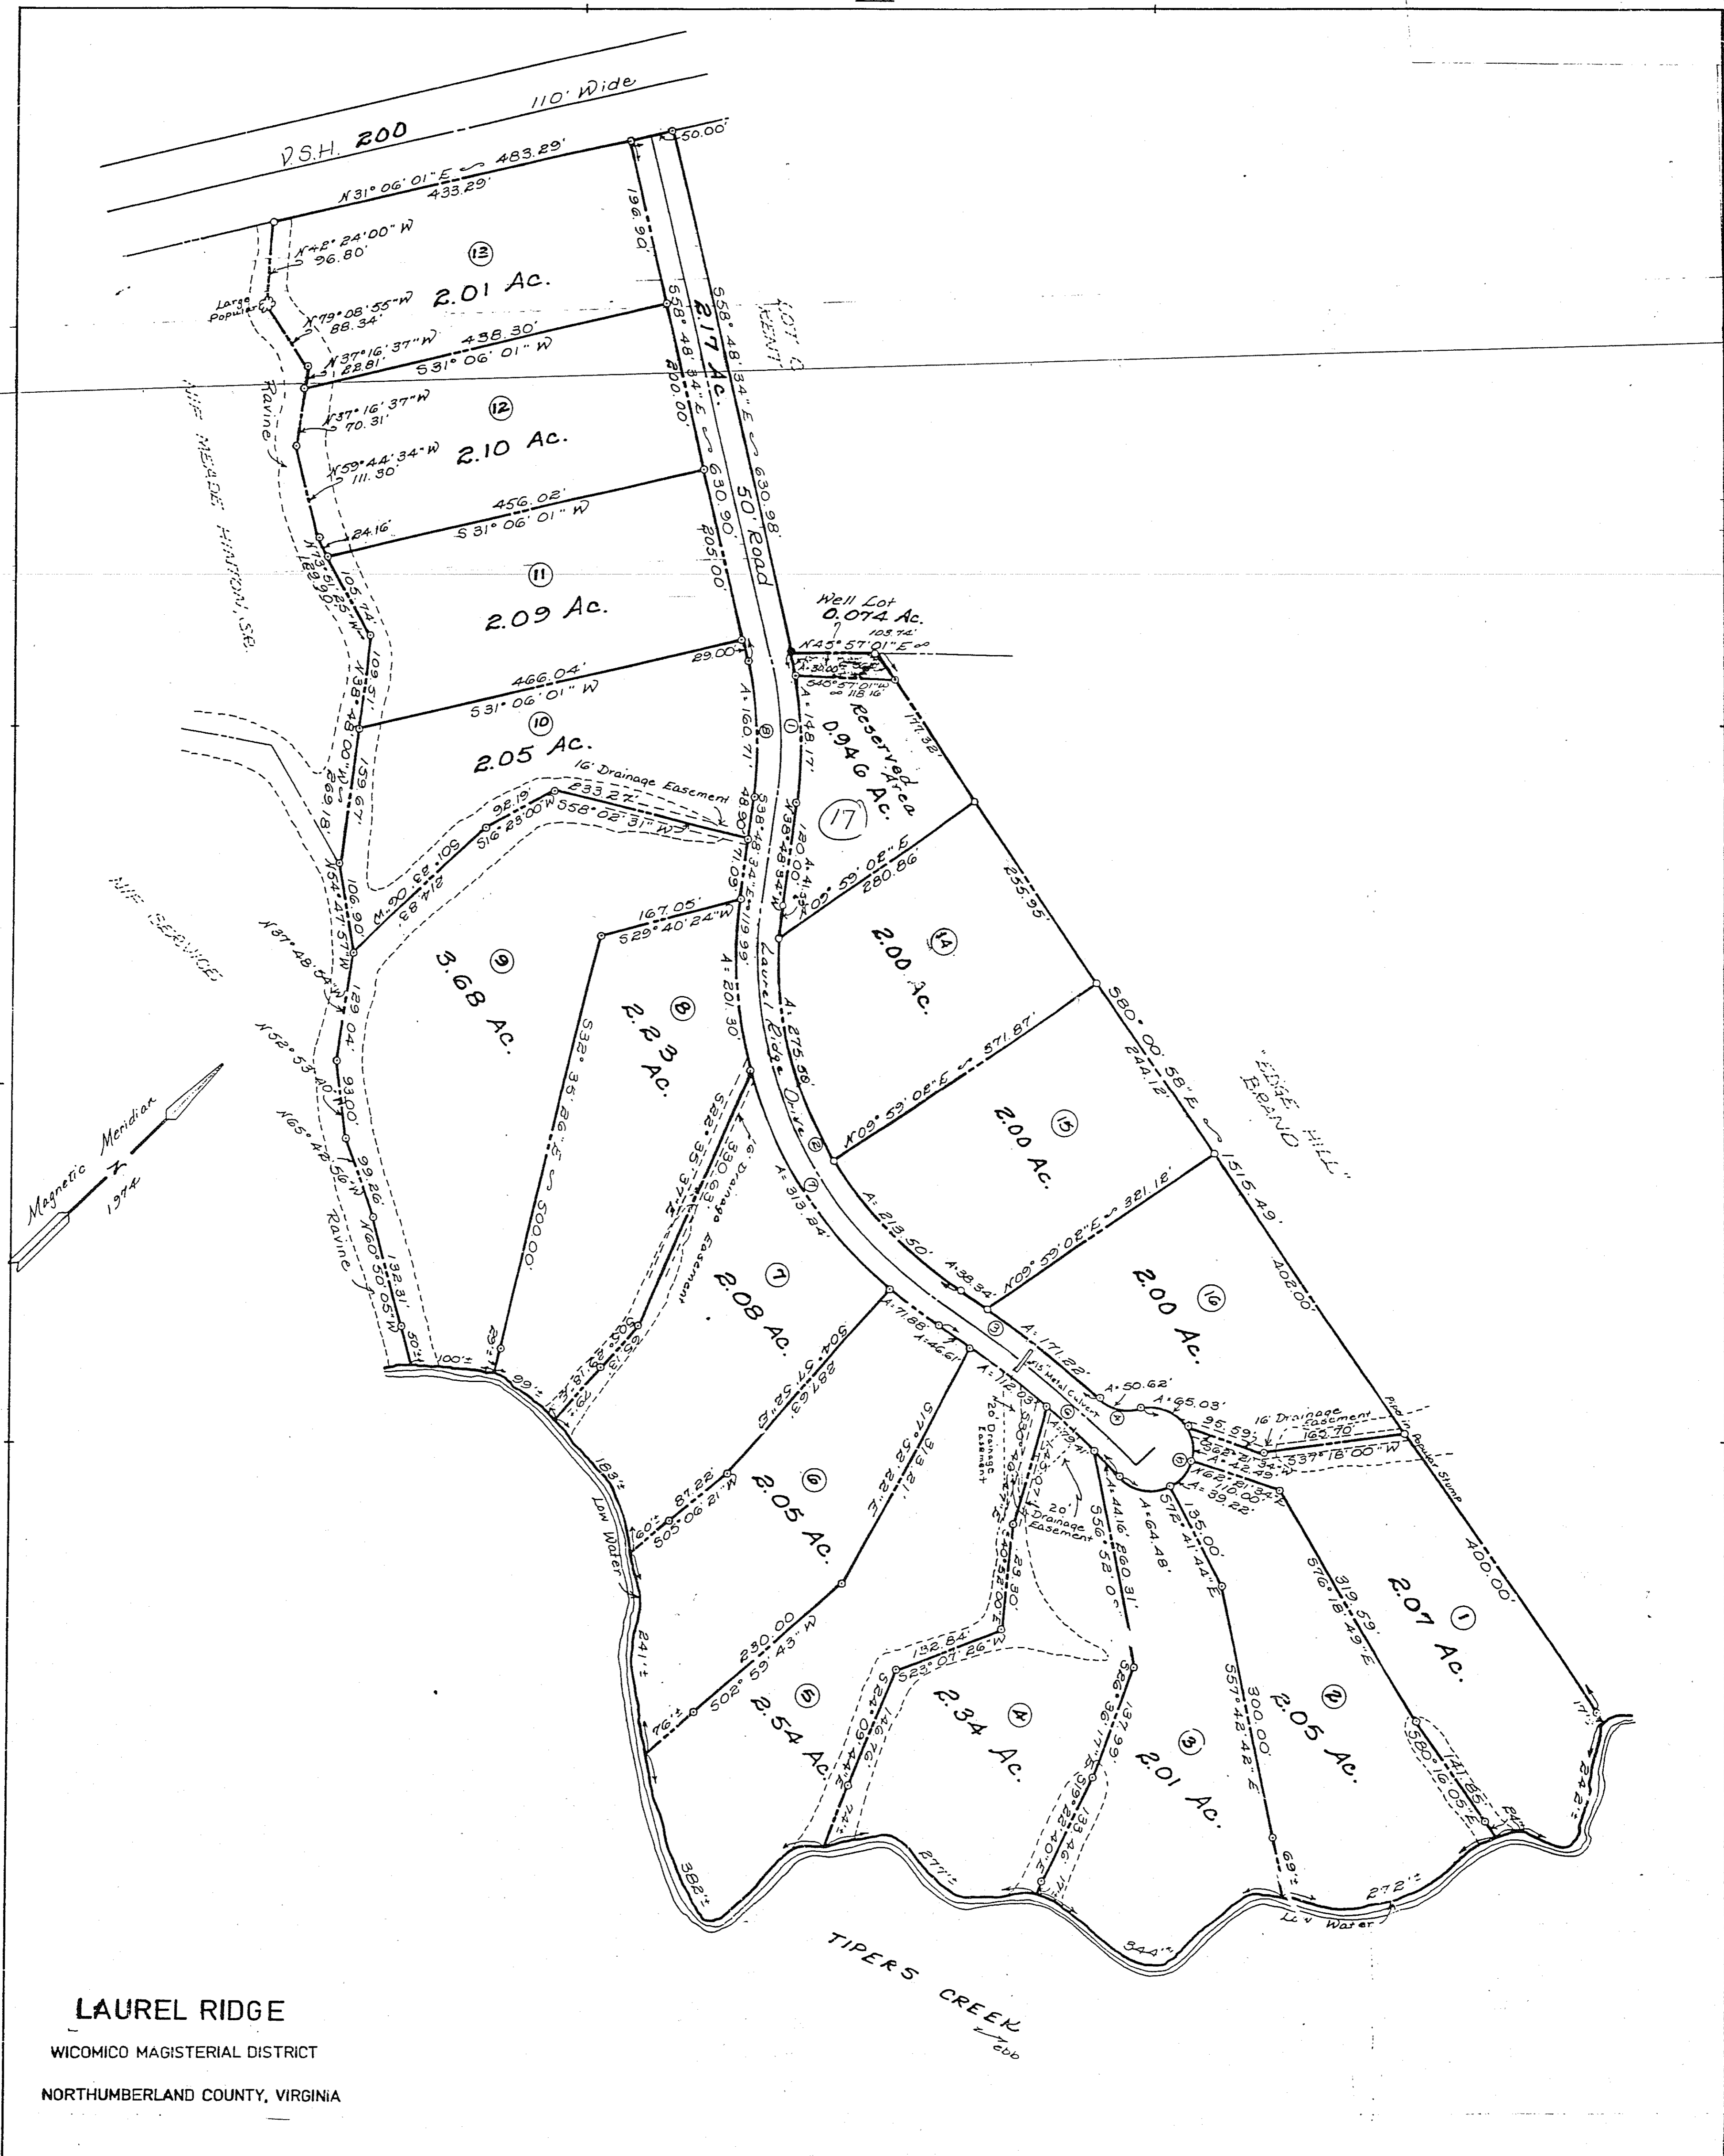

NORTHUMBERLAND COUNTY

LAUREL RIDGE
 WICOMICO MAGISTERIAL DISTRICT
 NORTHUMBERLAND COUNTY, VIRGINIA

DISTRICT

SECTION 36D
INSERT