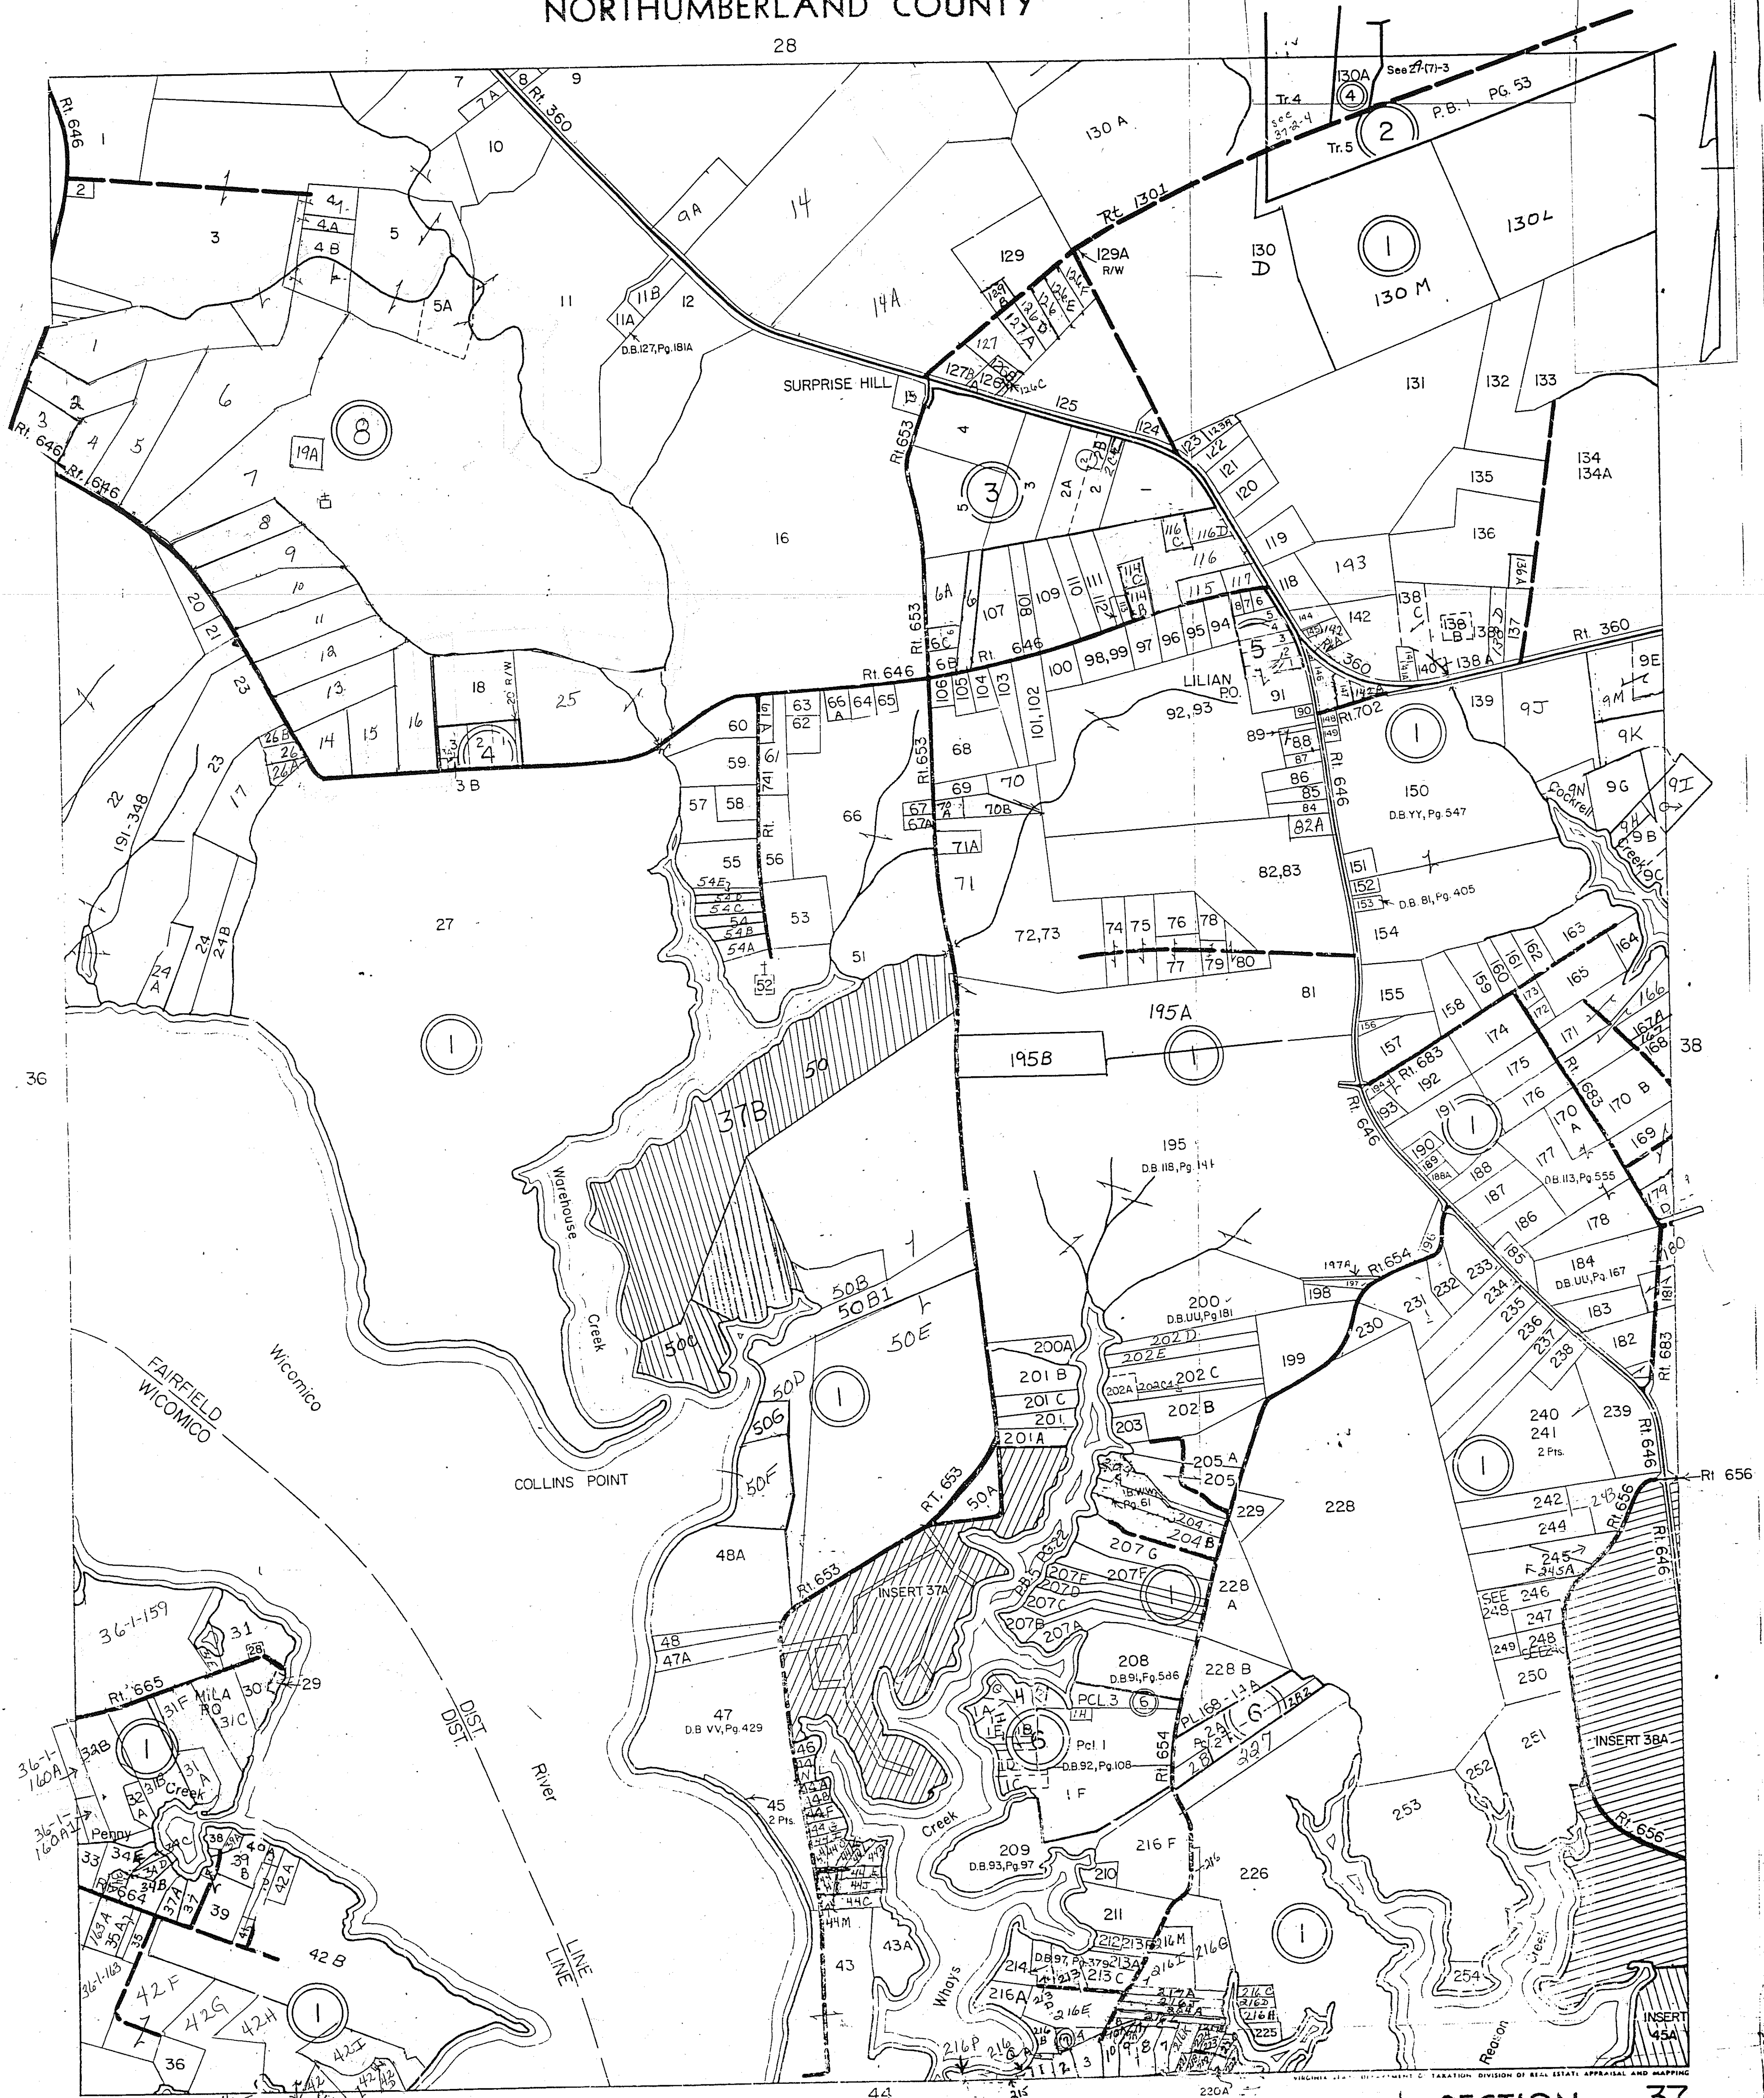

NORTHUMBERLAND COUNTY

28

36

38

FAIRFIELD
WICOMICO

Wicomico

COLLINS POINT

DIST.
LINE

River

INSERT 37A

PCL 3

INSERT 38A

INSERT
45A

FAIRFIELD WICOMICO DISTRICT

SECTION 37
INSERT

REVISED