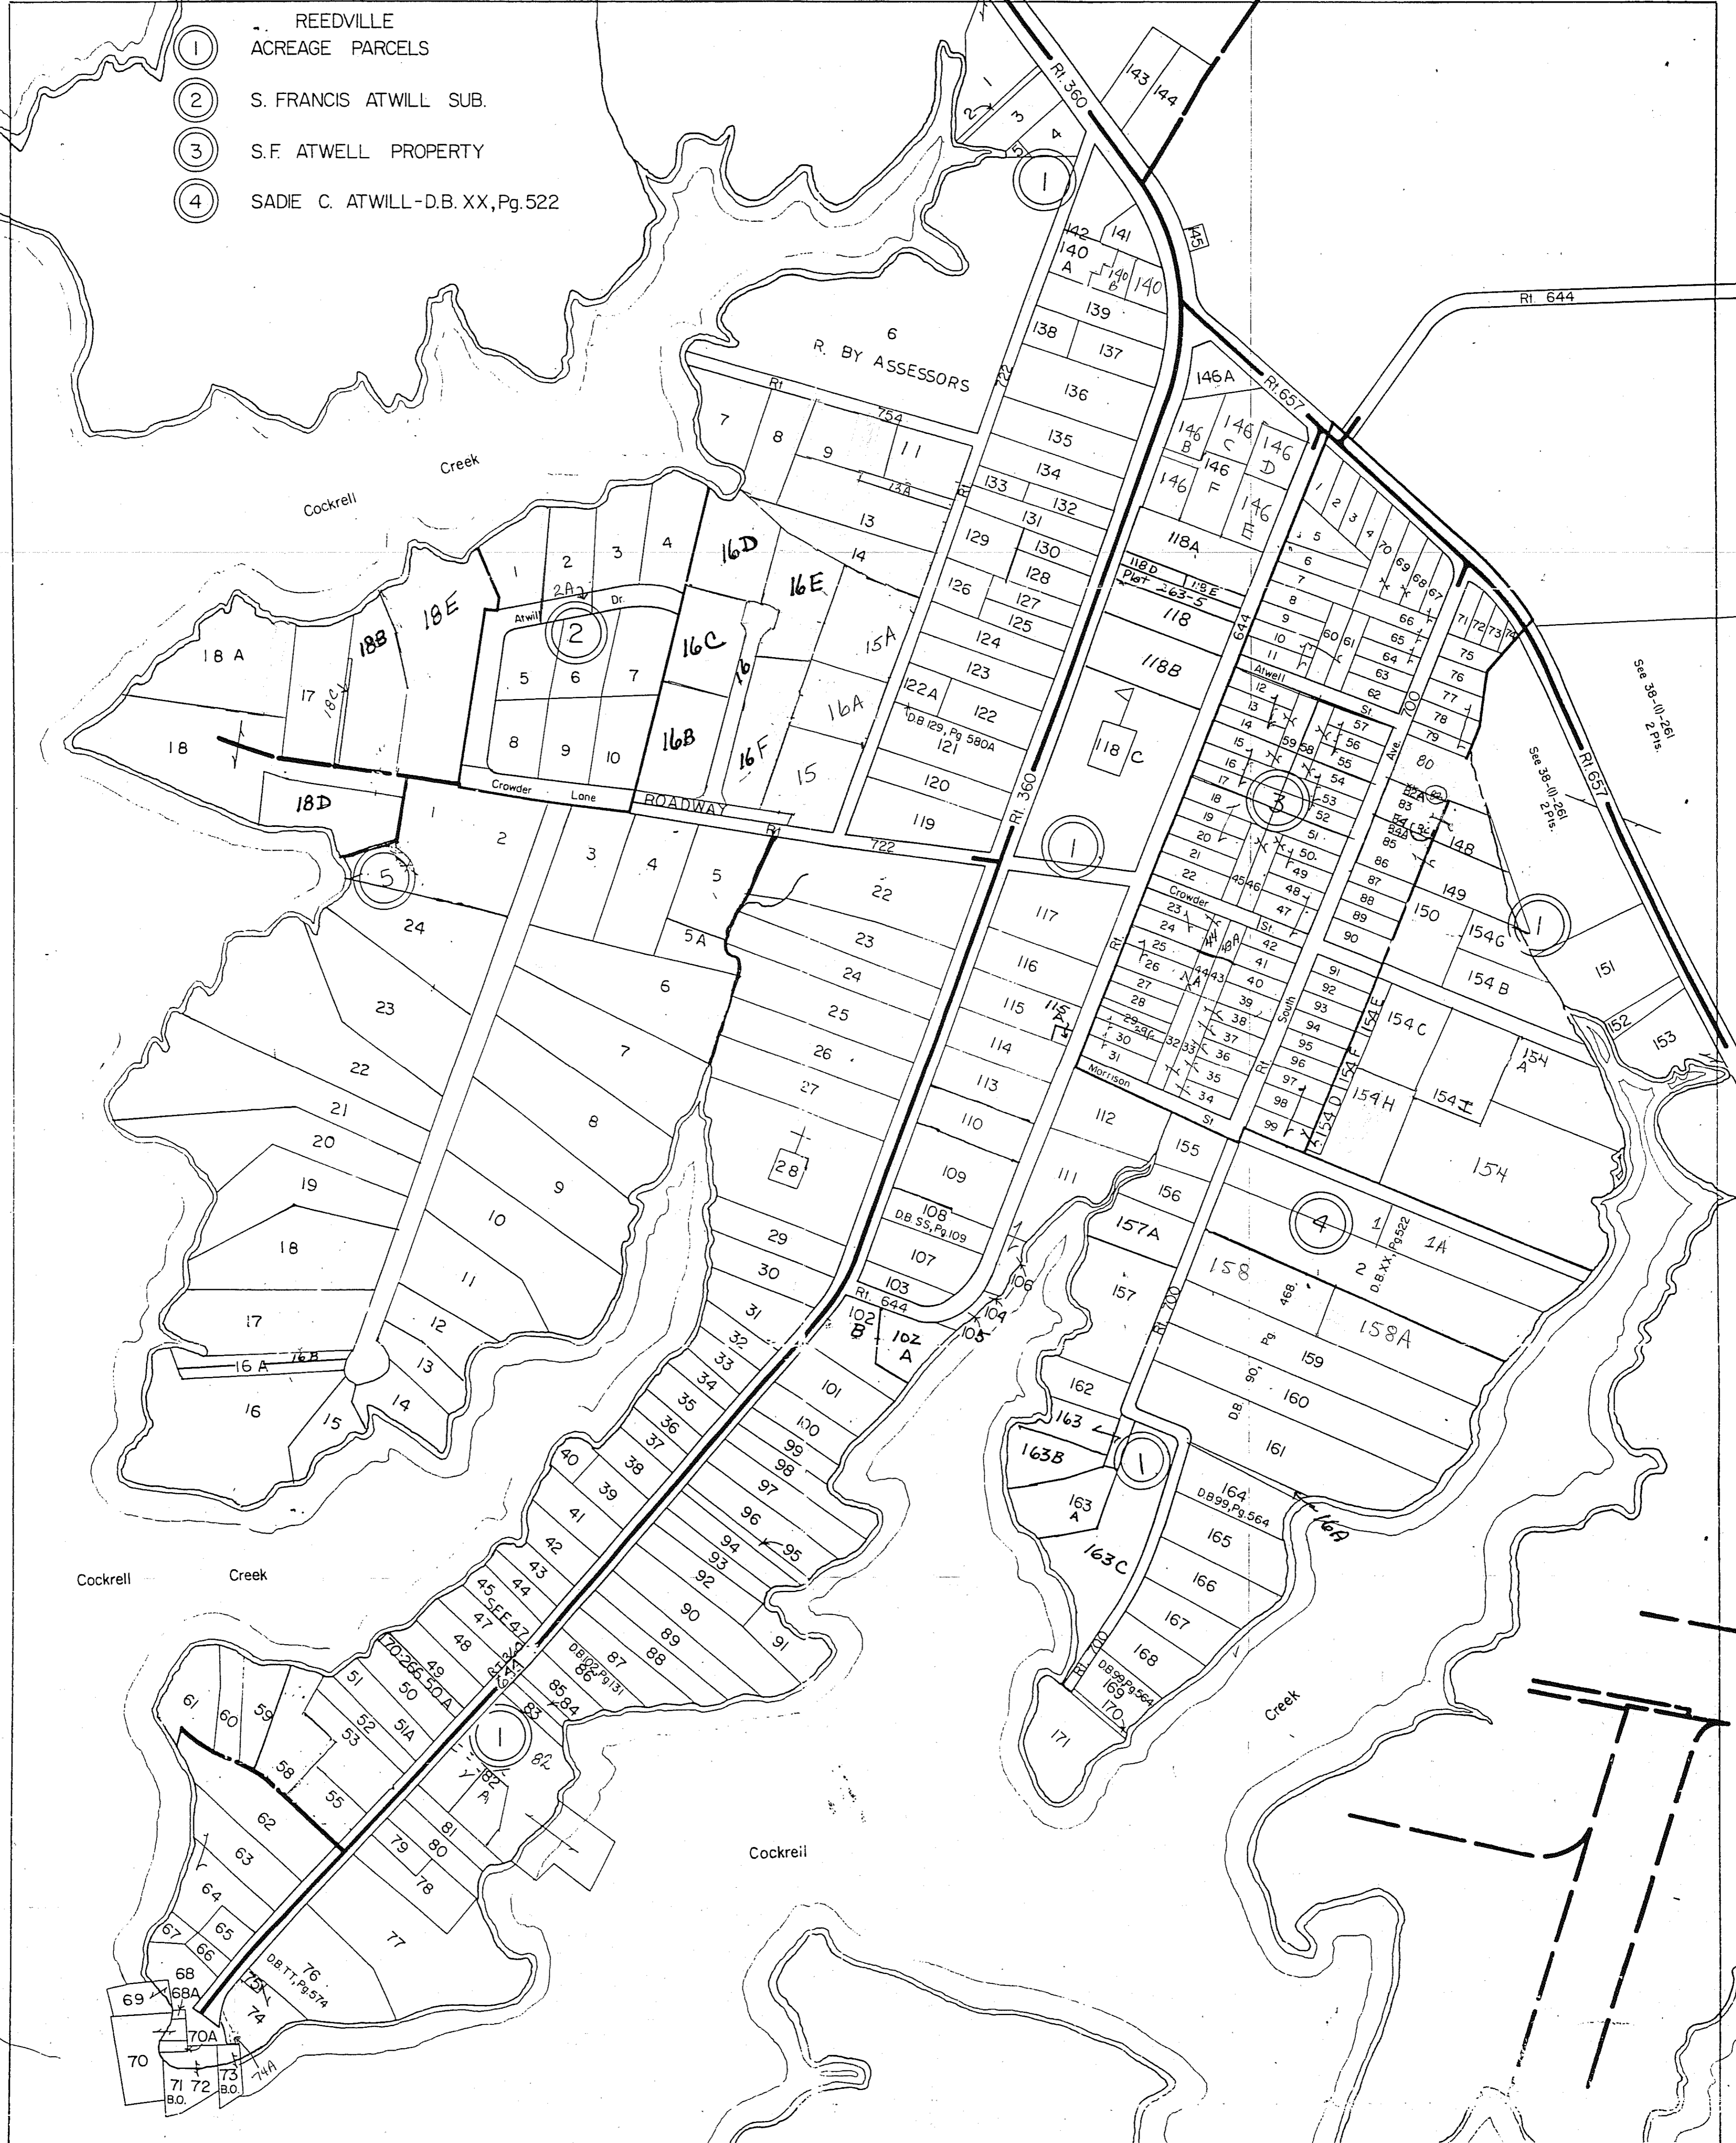

NORTHUMBERLAND COUNTY

- ① REEDVILLE ACREAGE PARCELS
- ② S. FRANCIS ATWILL SUB.
- ③ S.F. ATWELL PROPERTY
- ④ SADIE C. ATWILL - D.B. XX, Pg. 522

SCALE IN FEET
0 200 400 600 800

FAIRFIELD DISTRICT

SECTION INSERT 38B